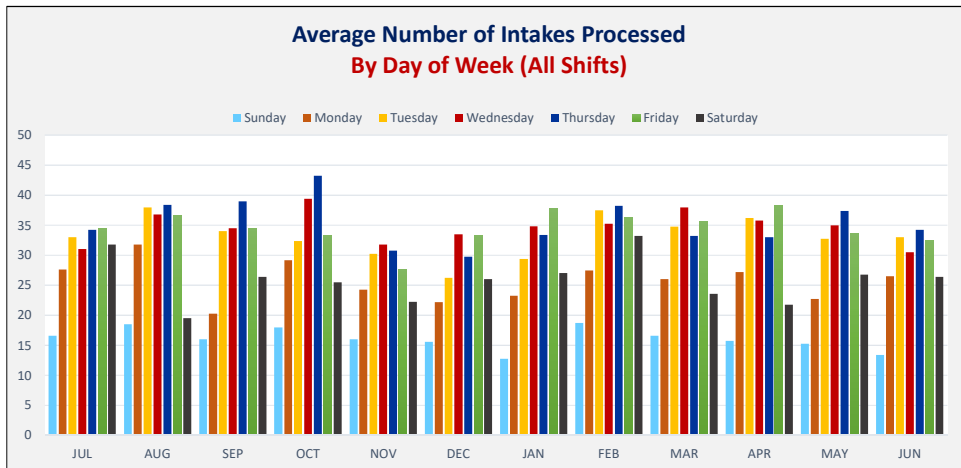

CENTRAL PROCESSING UNIT (CPU) INTAKES PER DAY OF WEEK

Fiscal Year 2019: July 1, 2018 - June 30, 2019

BREAKDOWN BY SHIFT