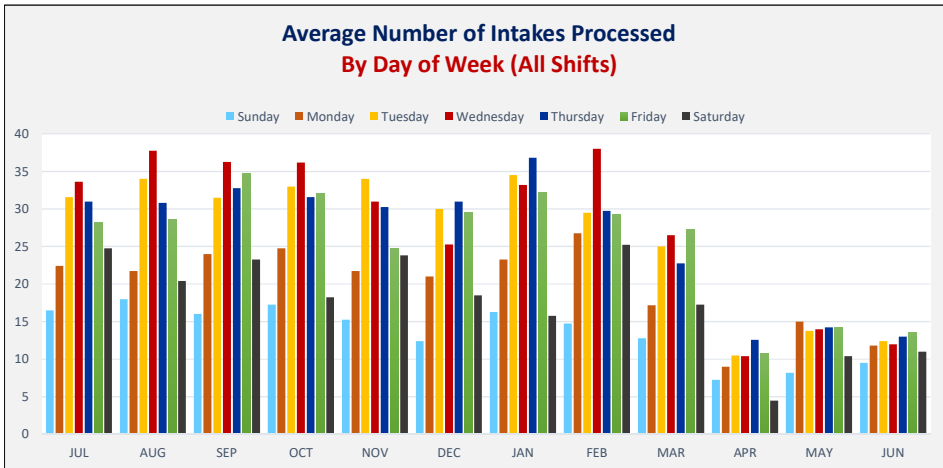

CENTRAL PROCESSING UNIT (CPU) INTAKES PER DAY OF WEEK

Fiscal Year 2020: July 1, 2019 - June 30, 2020

BREAKDOWN BY SHIFT