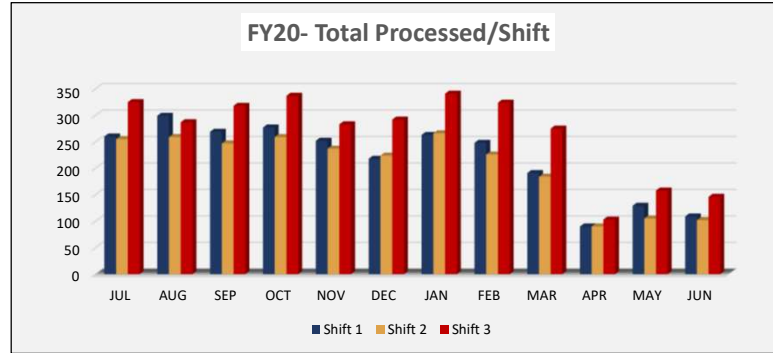

# CENTRAL PROCESSING UNIT (CPU) INTAKES PER SHIFT

FY20: JULY 1, 2019 - JUNE 30, 2020

## Breakdown