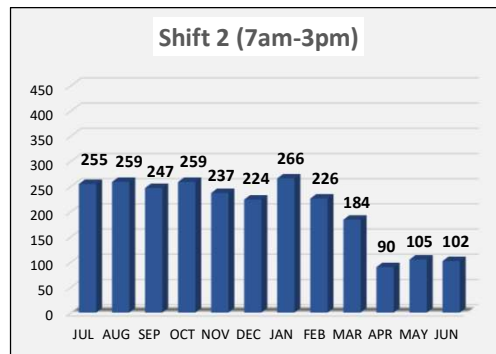

# CENTRAL PROCESSING UNIT (CPU) INTAKES PER SHIFT

FY20: JULY 1, 2019 - JUNE 30, 2020

## Breakdown