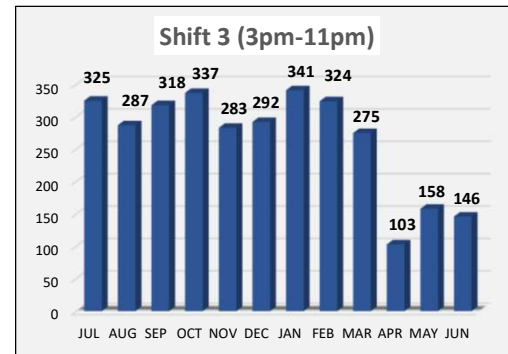

# CENTRAL PROCESSING UNIT (CPU) INTAKES PER SHIFT

FY20: JULY 1, 2019 - JUNE 30, 2020

## Breakdown