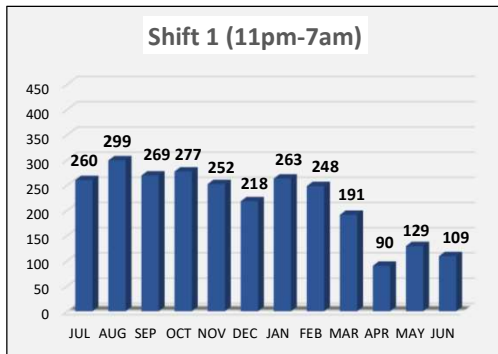

# CENTRAL PROCESSING UNIT (CPU) INTAKES PER SHIFT

FY20: JULY 1, 2019 - JUNE 30, 2020

## Breakdown