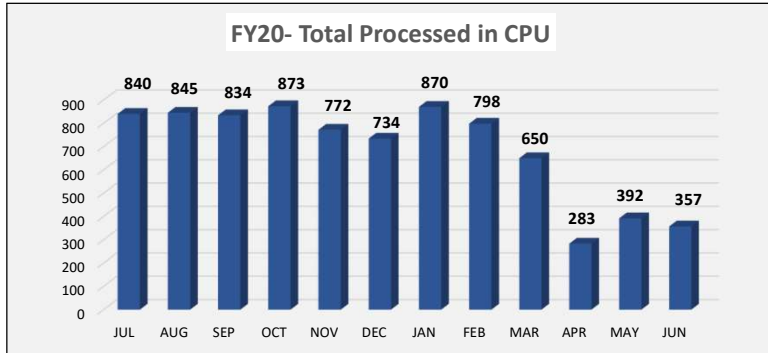

# CENTRAL PROCESSING UNIT (CPU) INTAKES PER SHIFT

FY20: JULY 1, 2019 - JUNE 30, 2020

## Breakdown