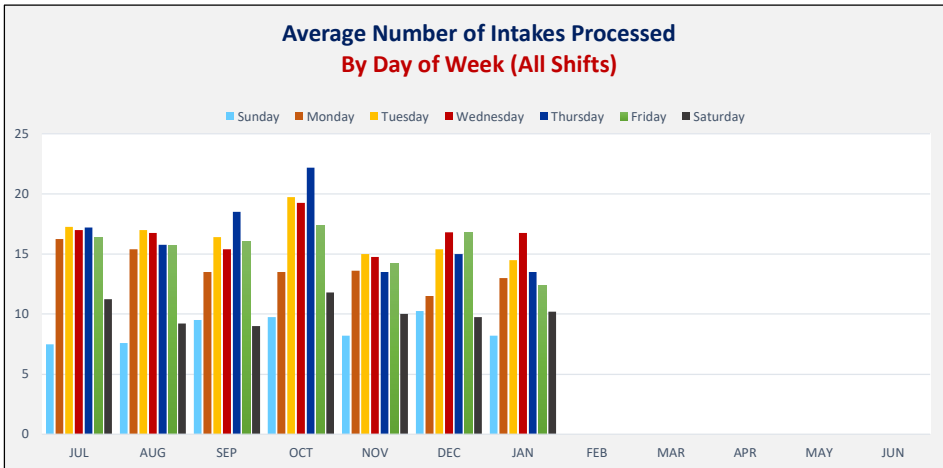

CENTRAL PROCESSING UNIT (CPU) INTAKES PER DAY OF WEEK

Fiscal Year 2021: July 1, 2020 - January 31, 2021