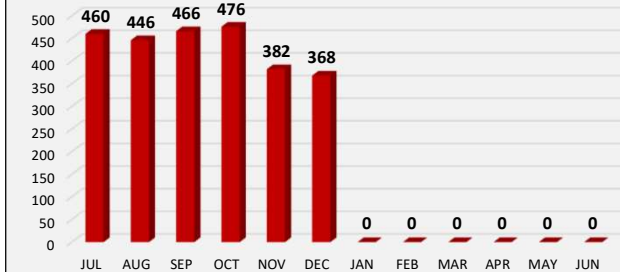

## Breakdown

**Shift 1 (11pm-7am)**

**Shift 2 (7am-3pm)**

**Shift 3 (3pm-11pm)**

## Breakdown

**FY22- Criminal**

**FY22- Traffic/Civil**