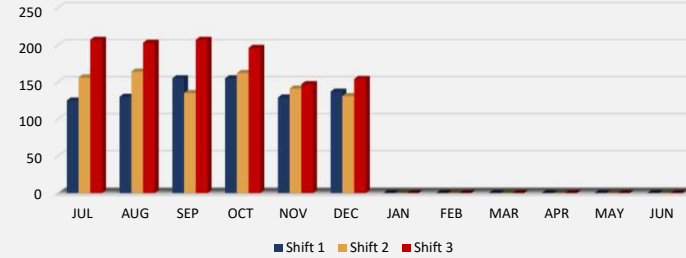

# CENTRAL PROCESSING UNIT (CPU) INTAKES PER SHIFT

**FY22: JULY 1, 2021 - DECEMBER 31, 2021**

**FY22- Total Processed in CPU**

**FY22- Total Processed/Shift**

## Breakdown

**Shift 1 (11pm-7am)**

**Shift 2 (7am-3pm)**

**Shift 3 (3pm-11pm)**