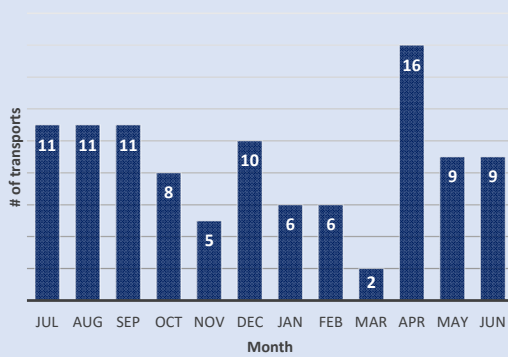

Emergency/Urgent Transports from MCDC to MCCF

Fiscal Year 2023: July 1, 2022 - June 30, 2023

EMERGENCY* AND URGENT TRANSPORTS JUL 2022 TO JUN 2023

* MCP GENERALLY RELIEVED BY MCSO AT EMERGENCY DEPT

TOTAL TRANSPORTS

FY23 Emergency Transports

FY23 Urgent Transports

BREAKDOWN

FY23- Emergency Transports

FY23- Urgent Transports

Definitions:

Emergency Transport: Fire Rescue/Hospital

Urgent Transport: Transports from MCDC to MCCF For Specialized Housing (Medical Mental Health, etc.)