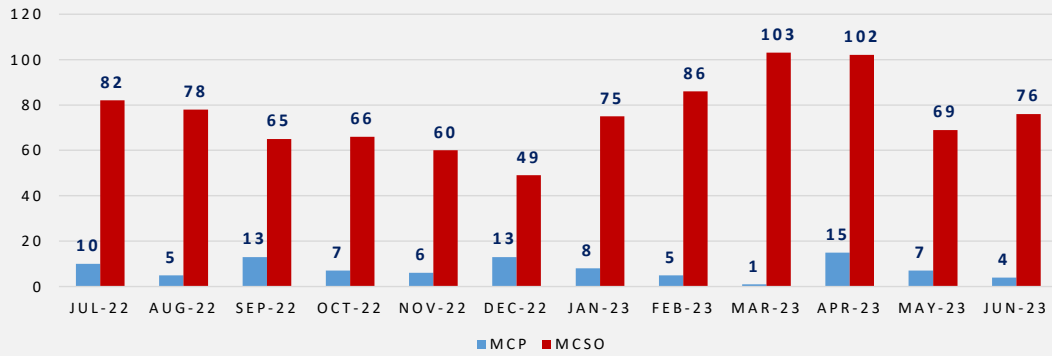

# Emergency/Urgent Transports from MCDC to MCCF

## Fiscal Year 2023: July 1, 2022 - June 30, 2023

### EMERGENCY\* AND URGENT TRANSPORTS JUL 2022 TO JUN 2023

\* MCP GENERALLY RELIEVED BY MCSO AT EMERGENCY DEPT