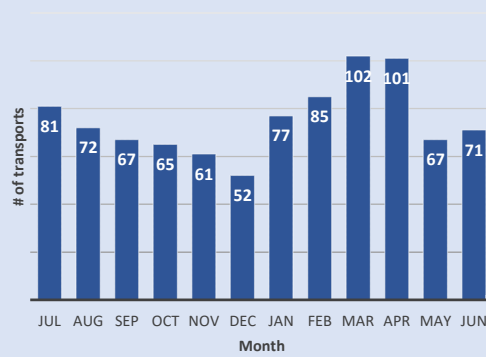

FY23 Urgent Transports