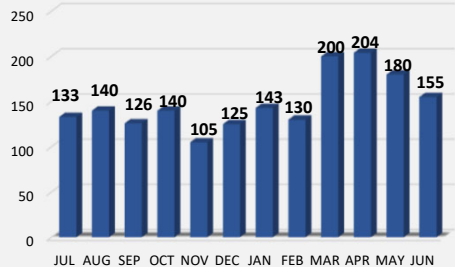

CENTRAL PROCESSING UNIT (CPU) INTAKES PER SHIFT

FY23: JULY 1, 2022 - JUNE, 2023

FY23- Total Processed in CPU

FY23- Total Processed/Shift

Breakdown

Shift 1 (11pm-7am)

Shift 2 (7am-3pm)

Shift 3 (3pm-11pm)

Breakdown

FY23- Criminal

FY23- Traffic/Civil