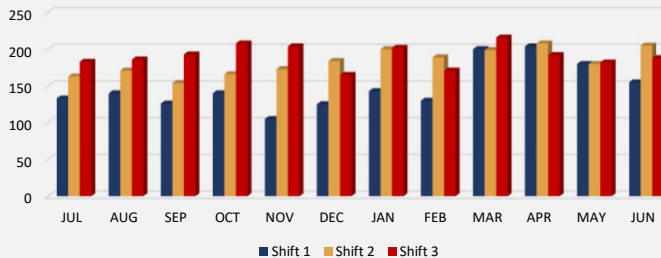

CENTRAL PROCESSING UNIT (CPU) INTAKES PER SHIFT

FY23: JULY 1, 2022 - JUNE, 2023

FY23- Total Processed in CPU

FY23- Total Processed/Shift

Breakdown

Shift 1 (11pm-7am)

Shift 2 (7am-3pm)

Shift 3 (3pm-11pm)