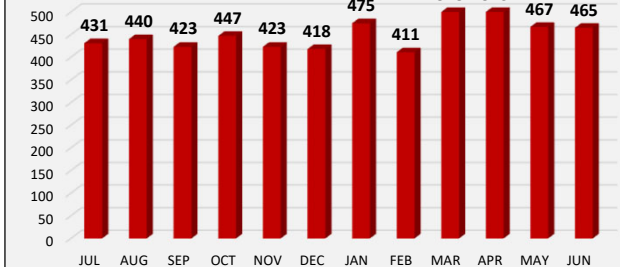

CENTRAL PROCESSING UNIT (CPU) INTAKES PER SHIFT

FY23: JULY 1, 2022 - JUNE, 2023

FY23- Total Processed in CPU

FY23- Total Processed/Shift

Breakdown

Shift 1 (11pm-7am)

Shift 2 (7am-3pm)

Shift 3 (3pm-11pm)

Breakdown

FY23- Criminal

FY23- Traffic/Civil