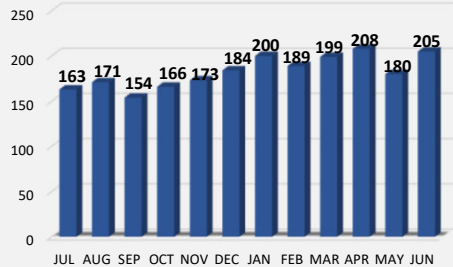

CENTRAL PROCESSING UNIT (CPU) INTAKES PER SHIFT

FY23: JULY 1, 2022 - JUNE, 2023

FY23- Total Processed in CPU

FY23- Total Processed/Shift

Breakdown

Shift 1 (11pm-7am)

Shift 2 (7am-3pm)

Shift 3 (3pm-11pm)

Breakdown

FY23- Criminal

FY23- Traffic/Civil