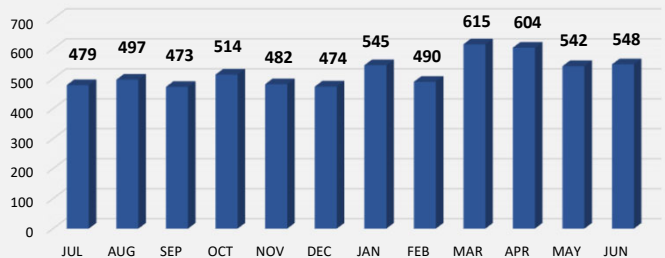

CENTRAL PROCESSING UNIT (CPU) INTAKES PER SHIFT

FY23: JULY 1, 2022 - JUNE, 2023

FY23- Total Processed in CPU

FY23- Total Processed/Shift

Breakdown

Shift 1 (11pm-7am)

Shift 2 (7am-3pm)

Shift 3 (3pm-11pm)