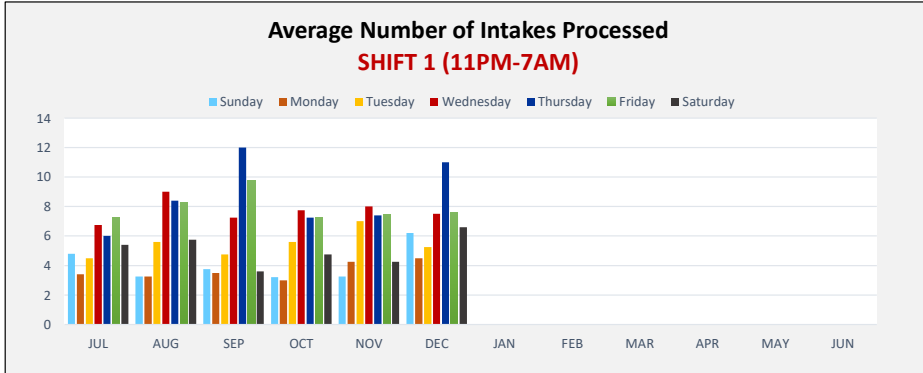

CENTRAL PROCESSING UNIT (CPU) INTAKES PER DAY OF WEEK

Fiscal Year 2024: July 1, 2023 - June 30, 2024

BREAKDOWN BY SHIFT

Source: FY24 CPU Processing Per Shift