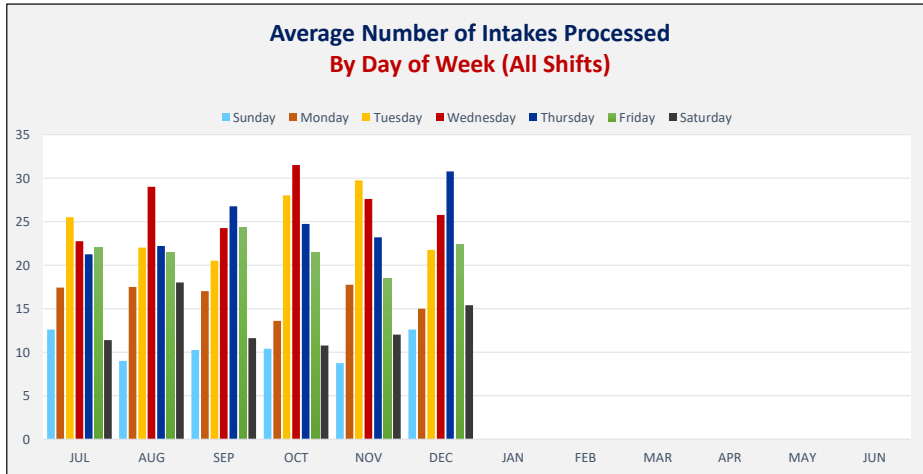

CENTRAL PROCESSING UNIT (CPU) INTAKES PER DAY OF WEEK

Fiscal Year 2024: July 1, 2023 - June 30, 2024

BREAKDOWN BY SHIFT

Source: FY24 CPU Processing Per Shift