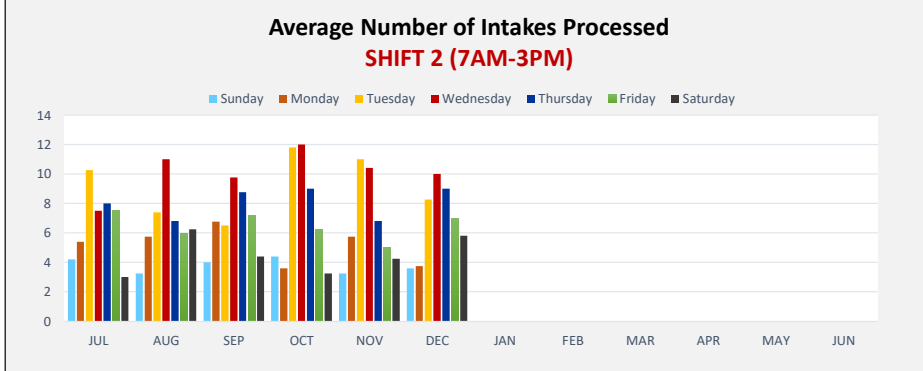

CENTRAL PROCESSING UNIT (CPU) INTAKES PER DAY OF WEEK

Fiscal Year 2024: July 1, 2023 - June 30, 2024

BREAKDOWN BY SHIFT

Source: FY24 CPU Processing Per Shift