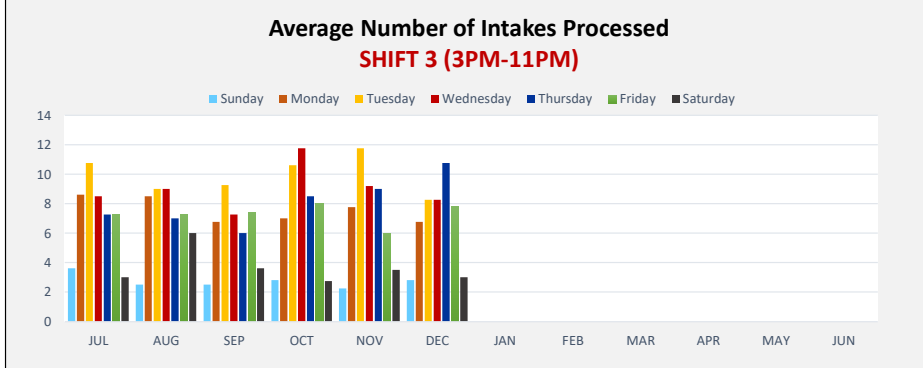

CENTRAL PROCESSING UNIT (CPU) INTAKES PER DAY OF WEEK

Fiscal Year 2024: July 1, 2023 - June 30, 2024

BREAKDOWN BY SHIFT

Source: FY24 CPU Processing Per Shift