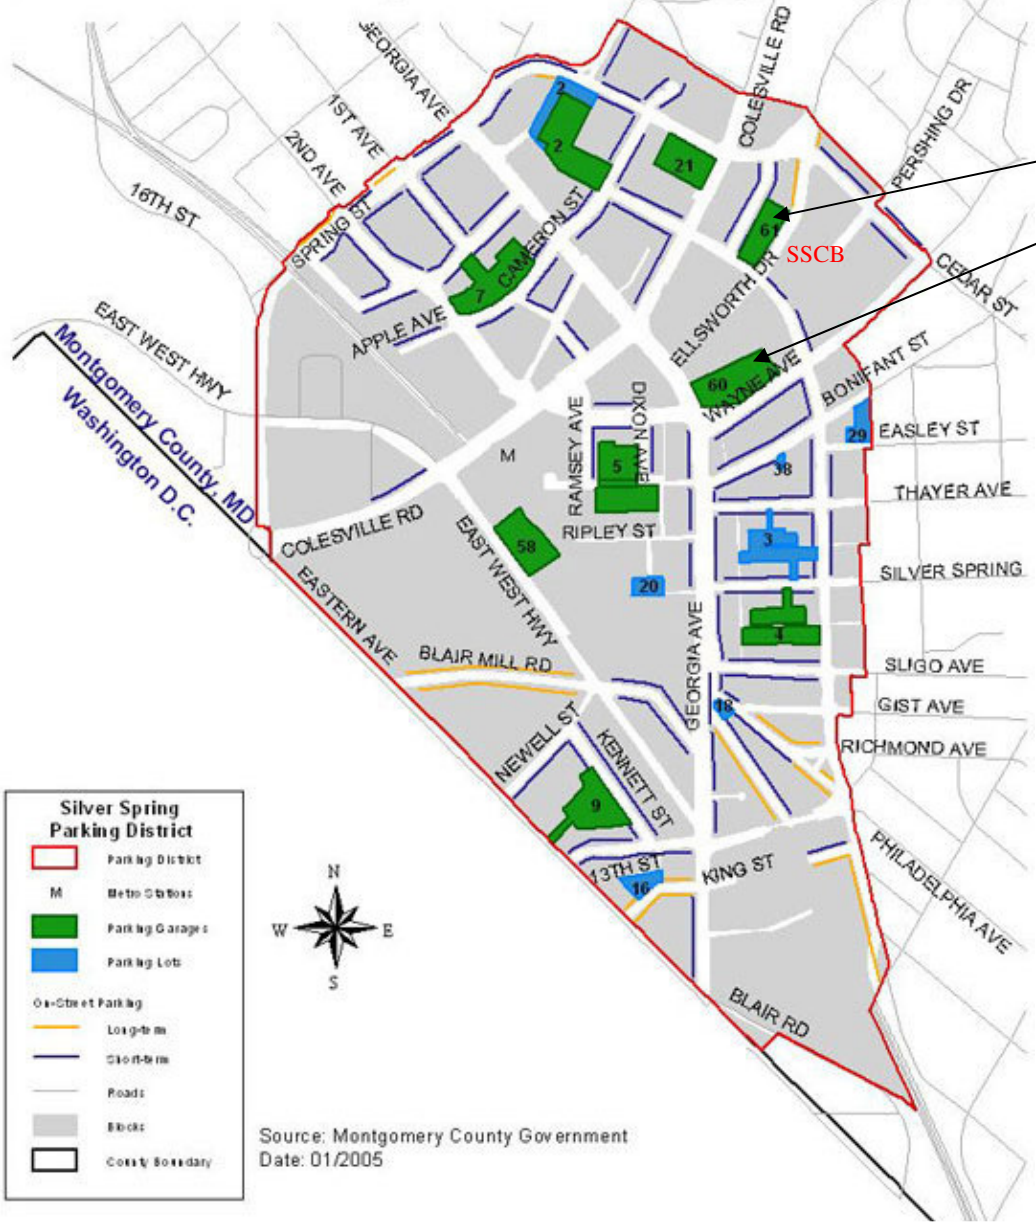

# Silver Spring Parking District Map

**Suggested Parking for Silver Spring Civic Building**

Garage 61: [Town Square Garage \(801 Ellsworth Dr\)](#)

Garage 60: [Wayne-Ellsworth Garage \(921 Wayne Ave\)](#)