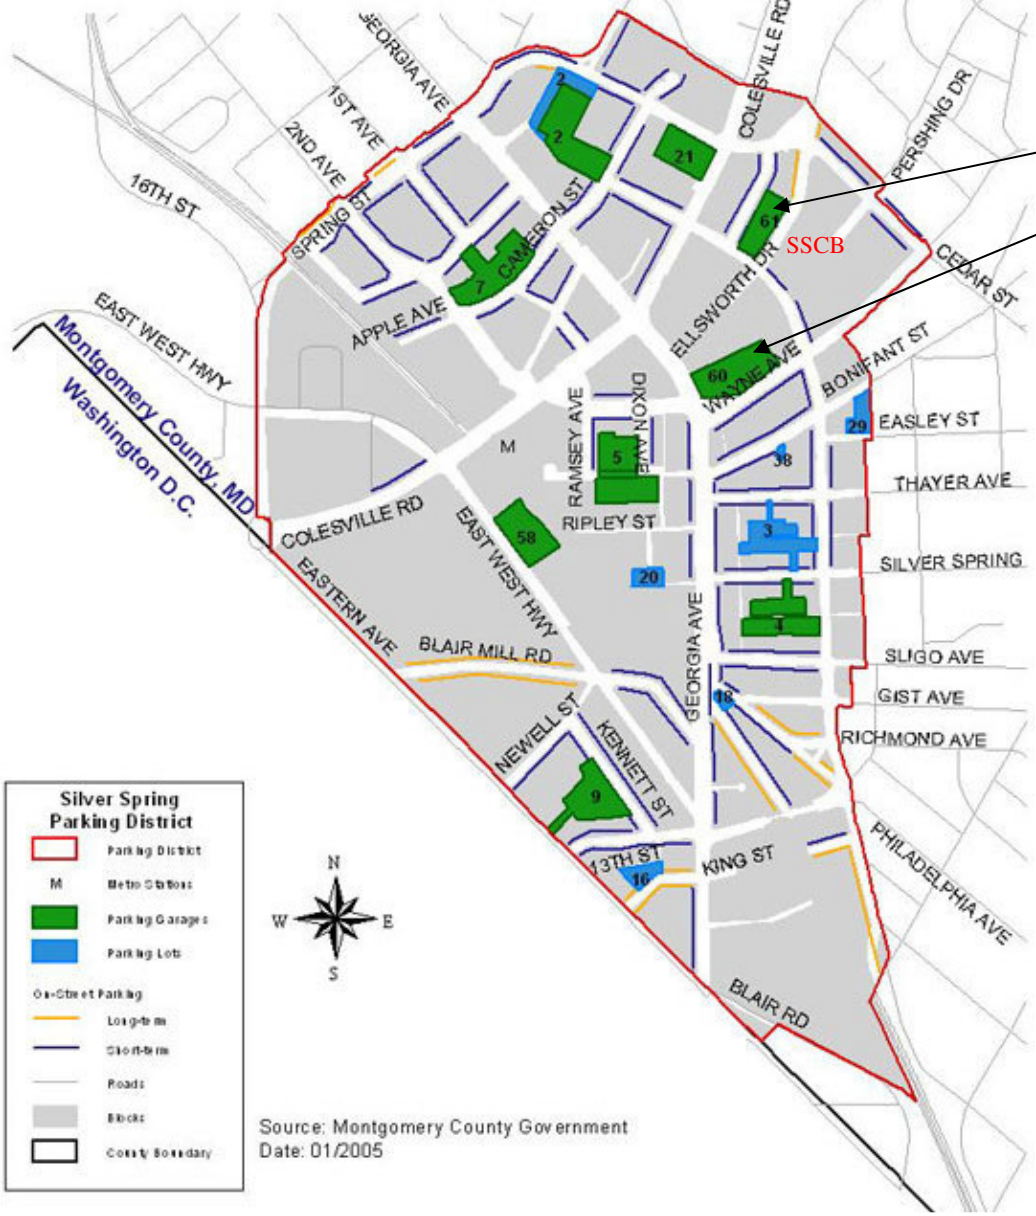

Silver Spring Parking District Map

Suggested Parking for Silver Spring Civic Building
 Garage 61: [Town Square Garage \(801 Ellsworth Dr\)](#)
 Garage 60: [Wayne-Ellsworth Garage \(921 Wayne Ave\)](#)