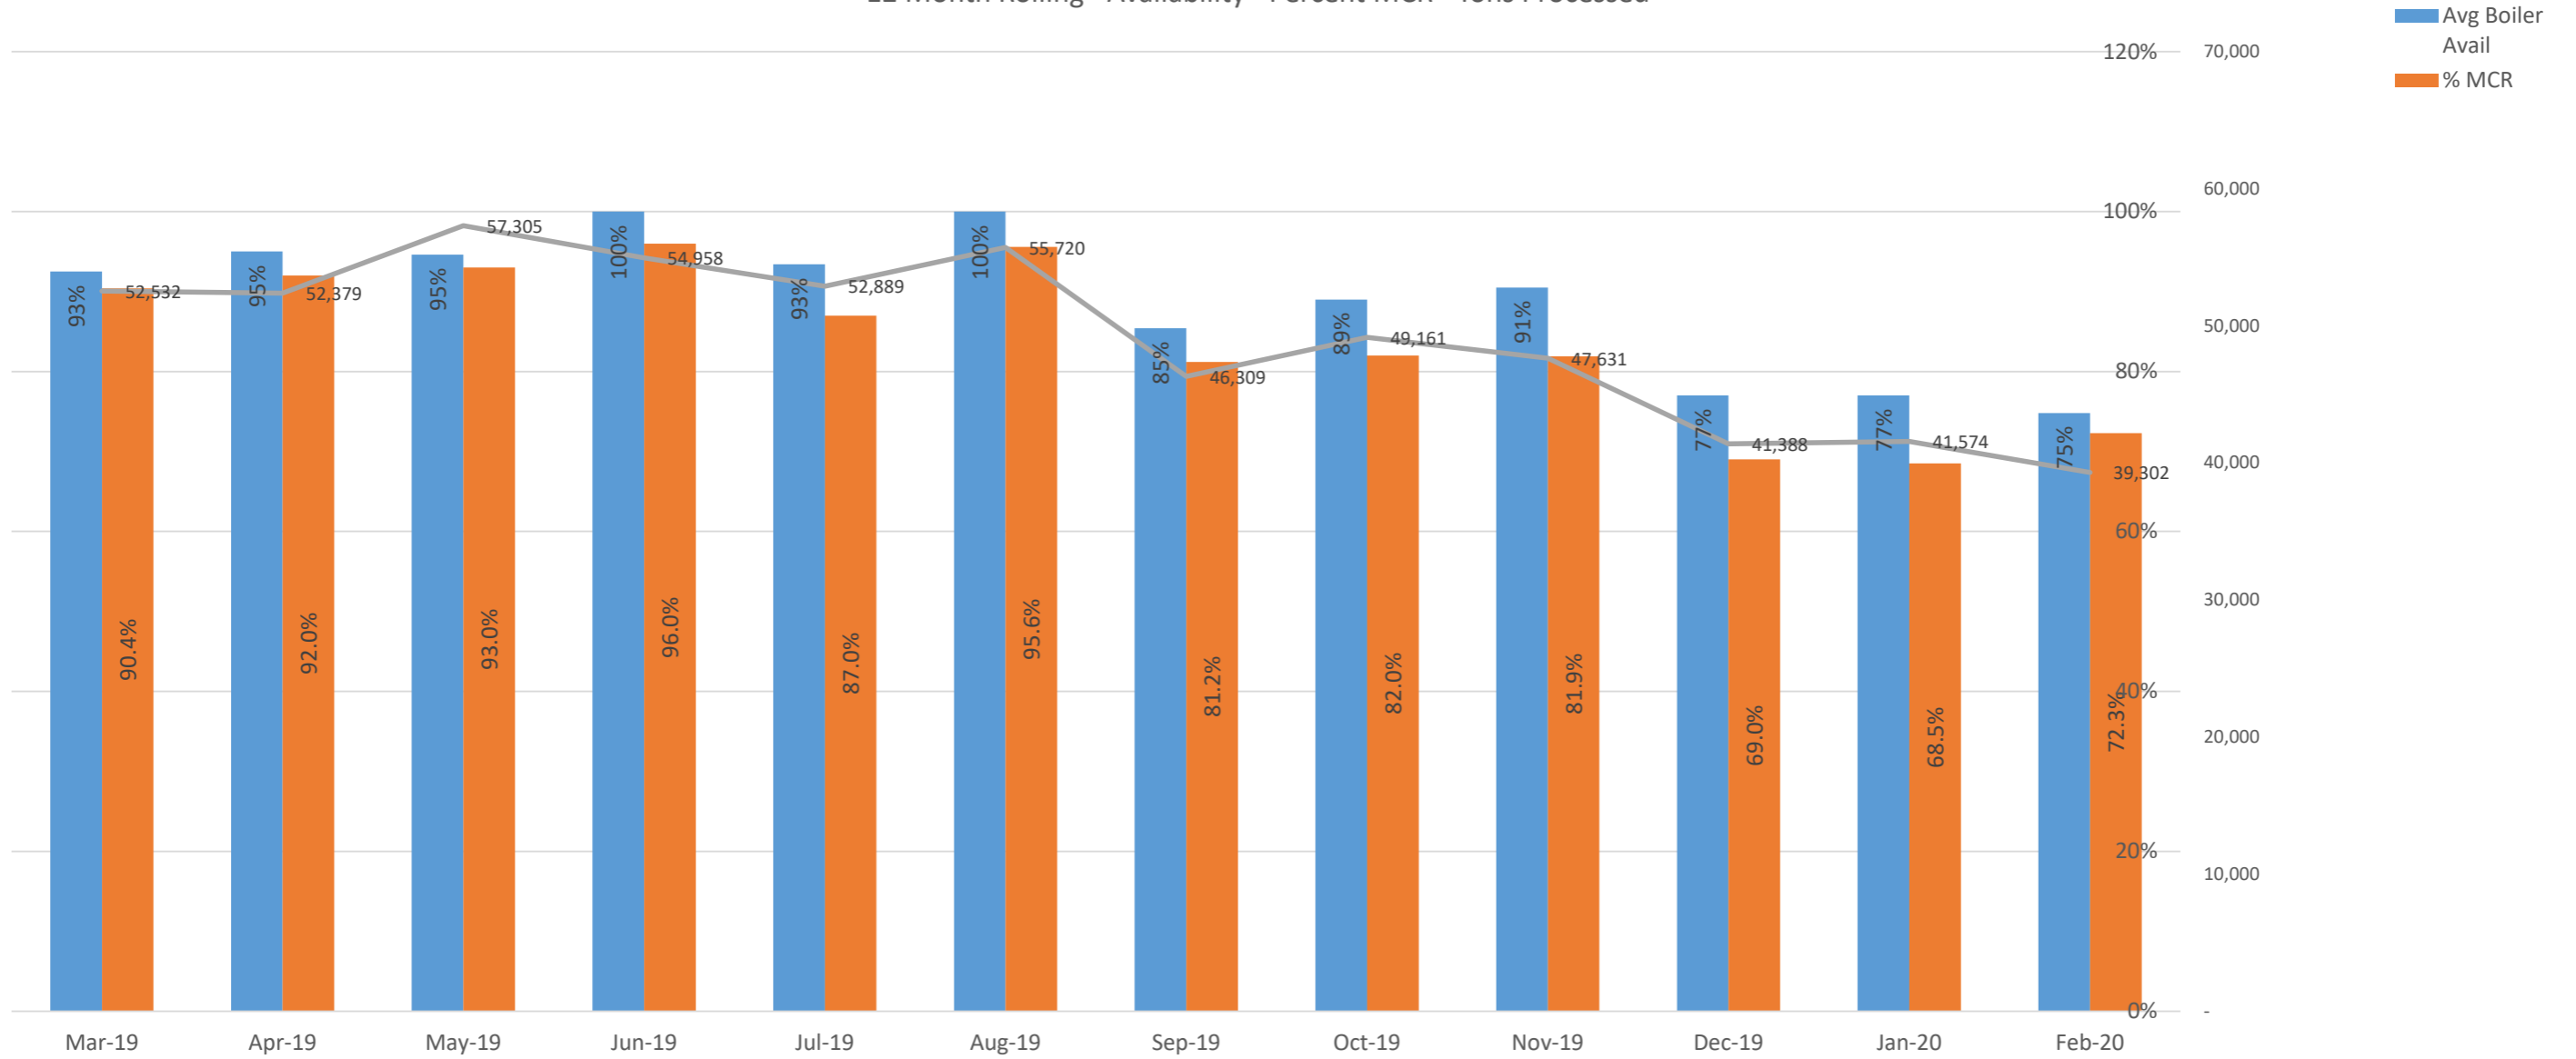

Total Tons Processed- **2nd Best Year in Facility History**

12 Month Rolling - Availability - Percent MCR - Tons Processed

MONTGOMERY RRF OPERATIONAL DATA