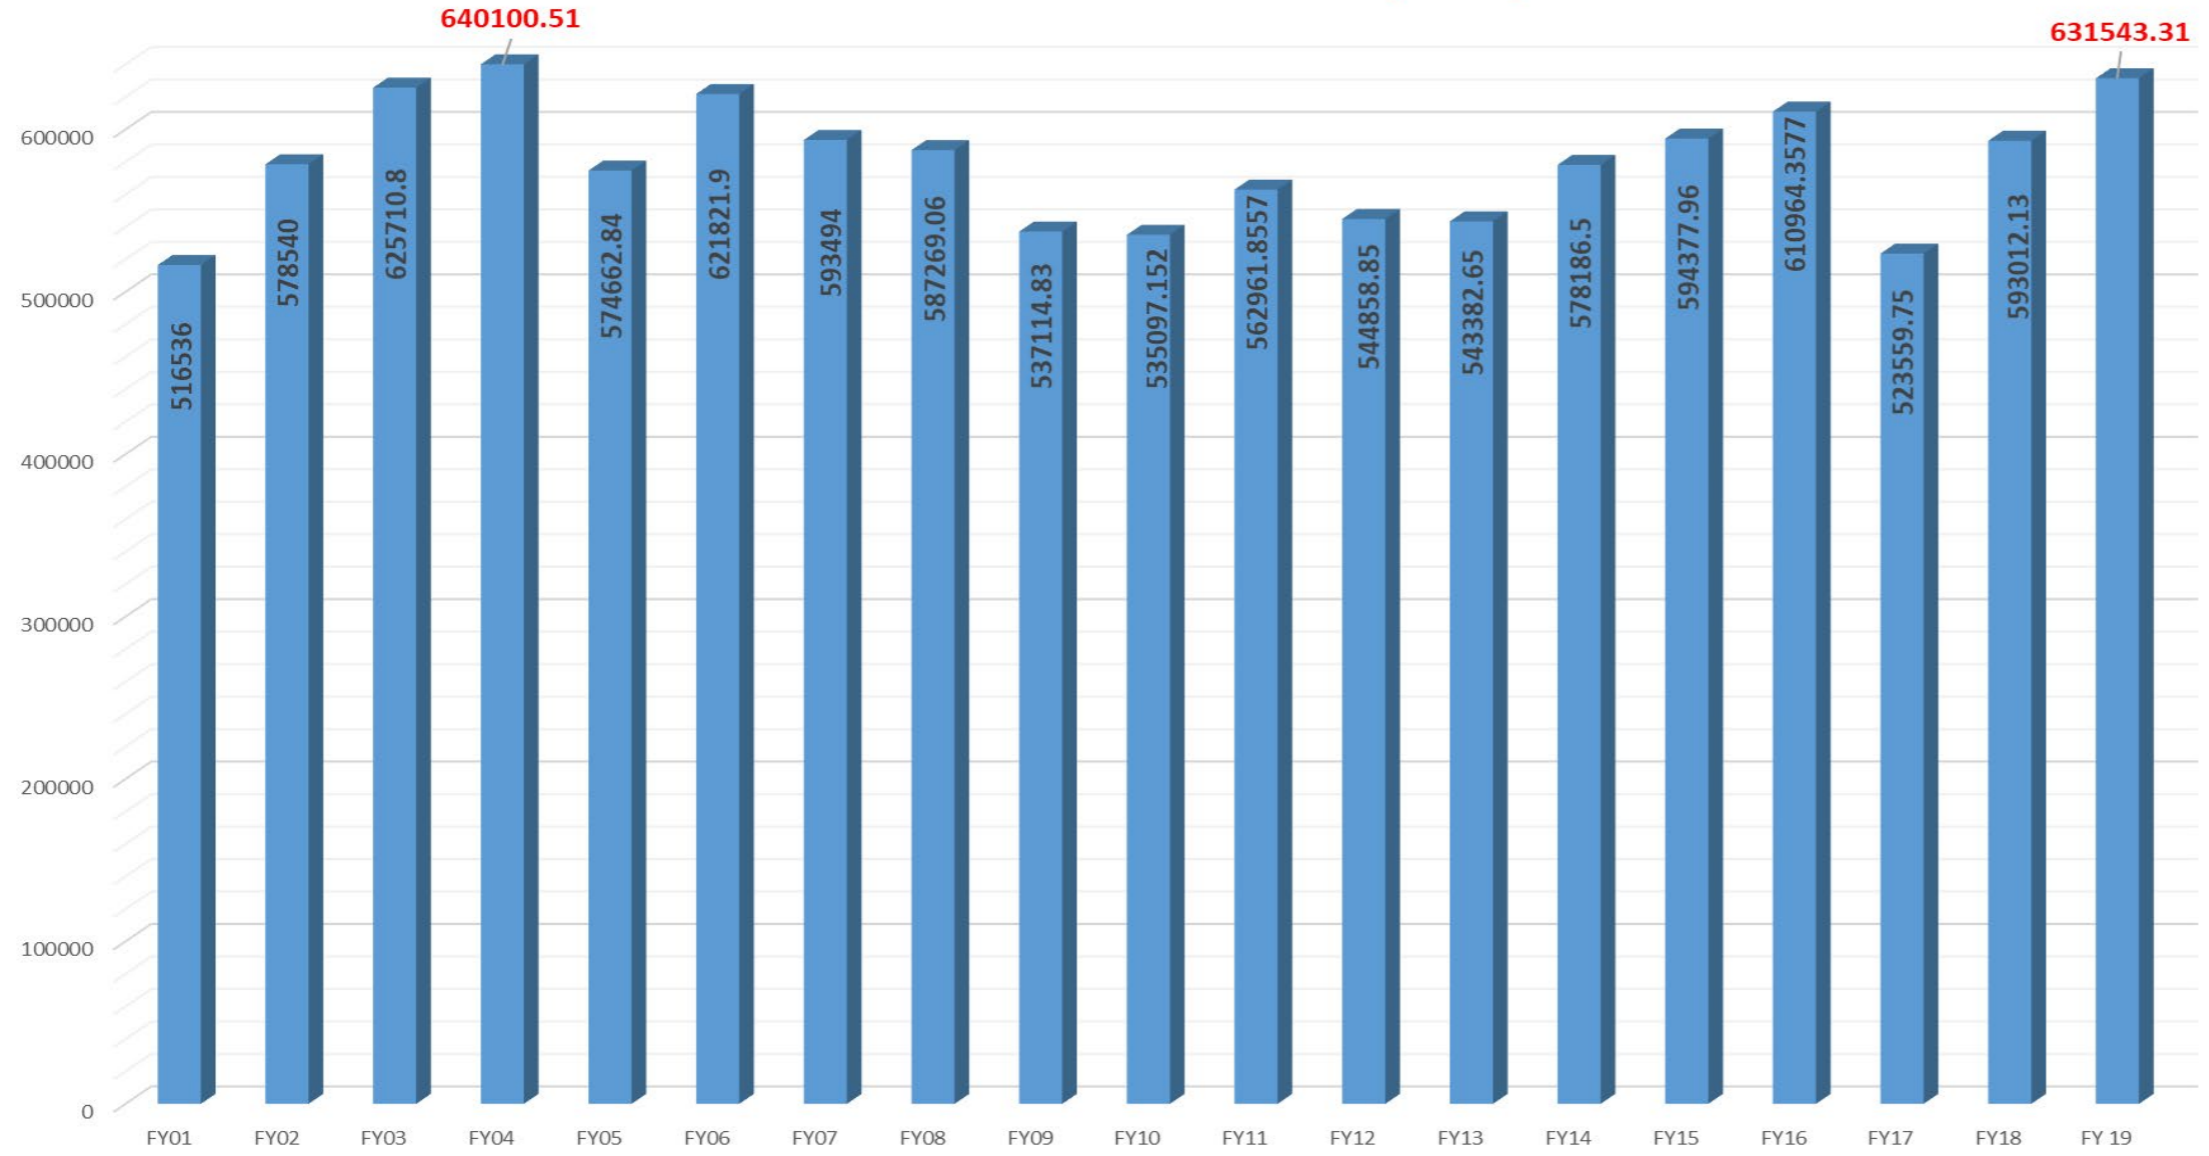

Total Tons Processed- **2nd Best Year in Facility History**

12 Month Rolling - Availability - Percent MCR - Tons Processed

MONTGOMERY RRF OPERATIONAL DATA