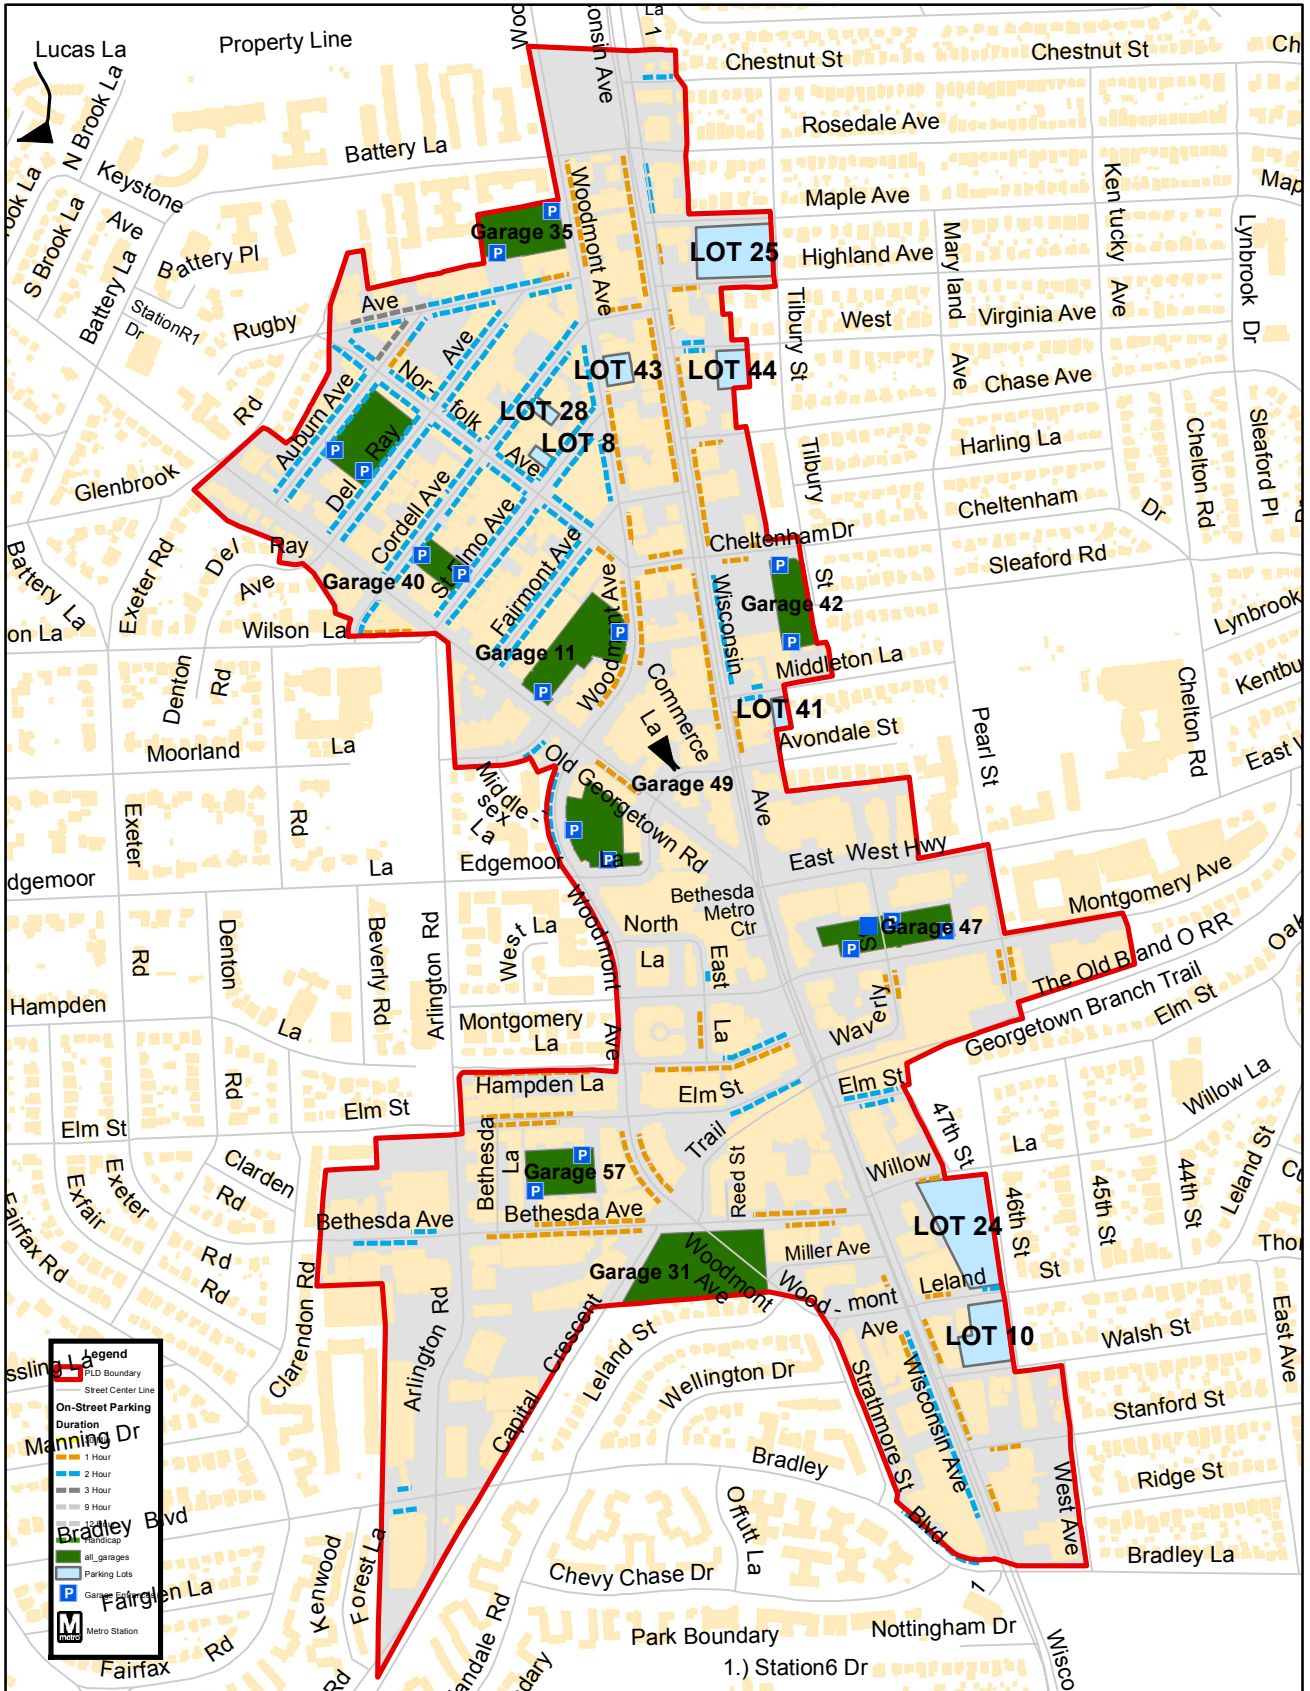

Bethesda Parking District

038 Parking

370 185 0 370 Feet