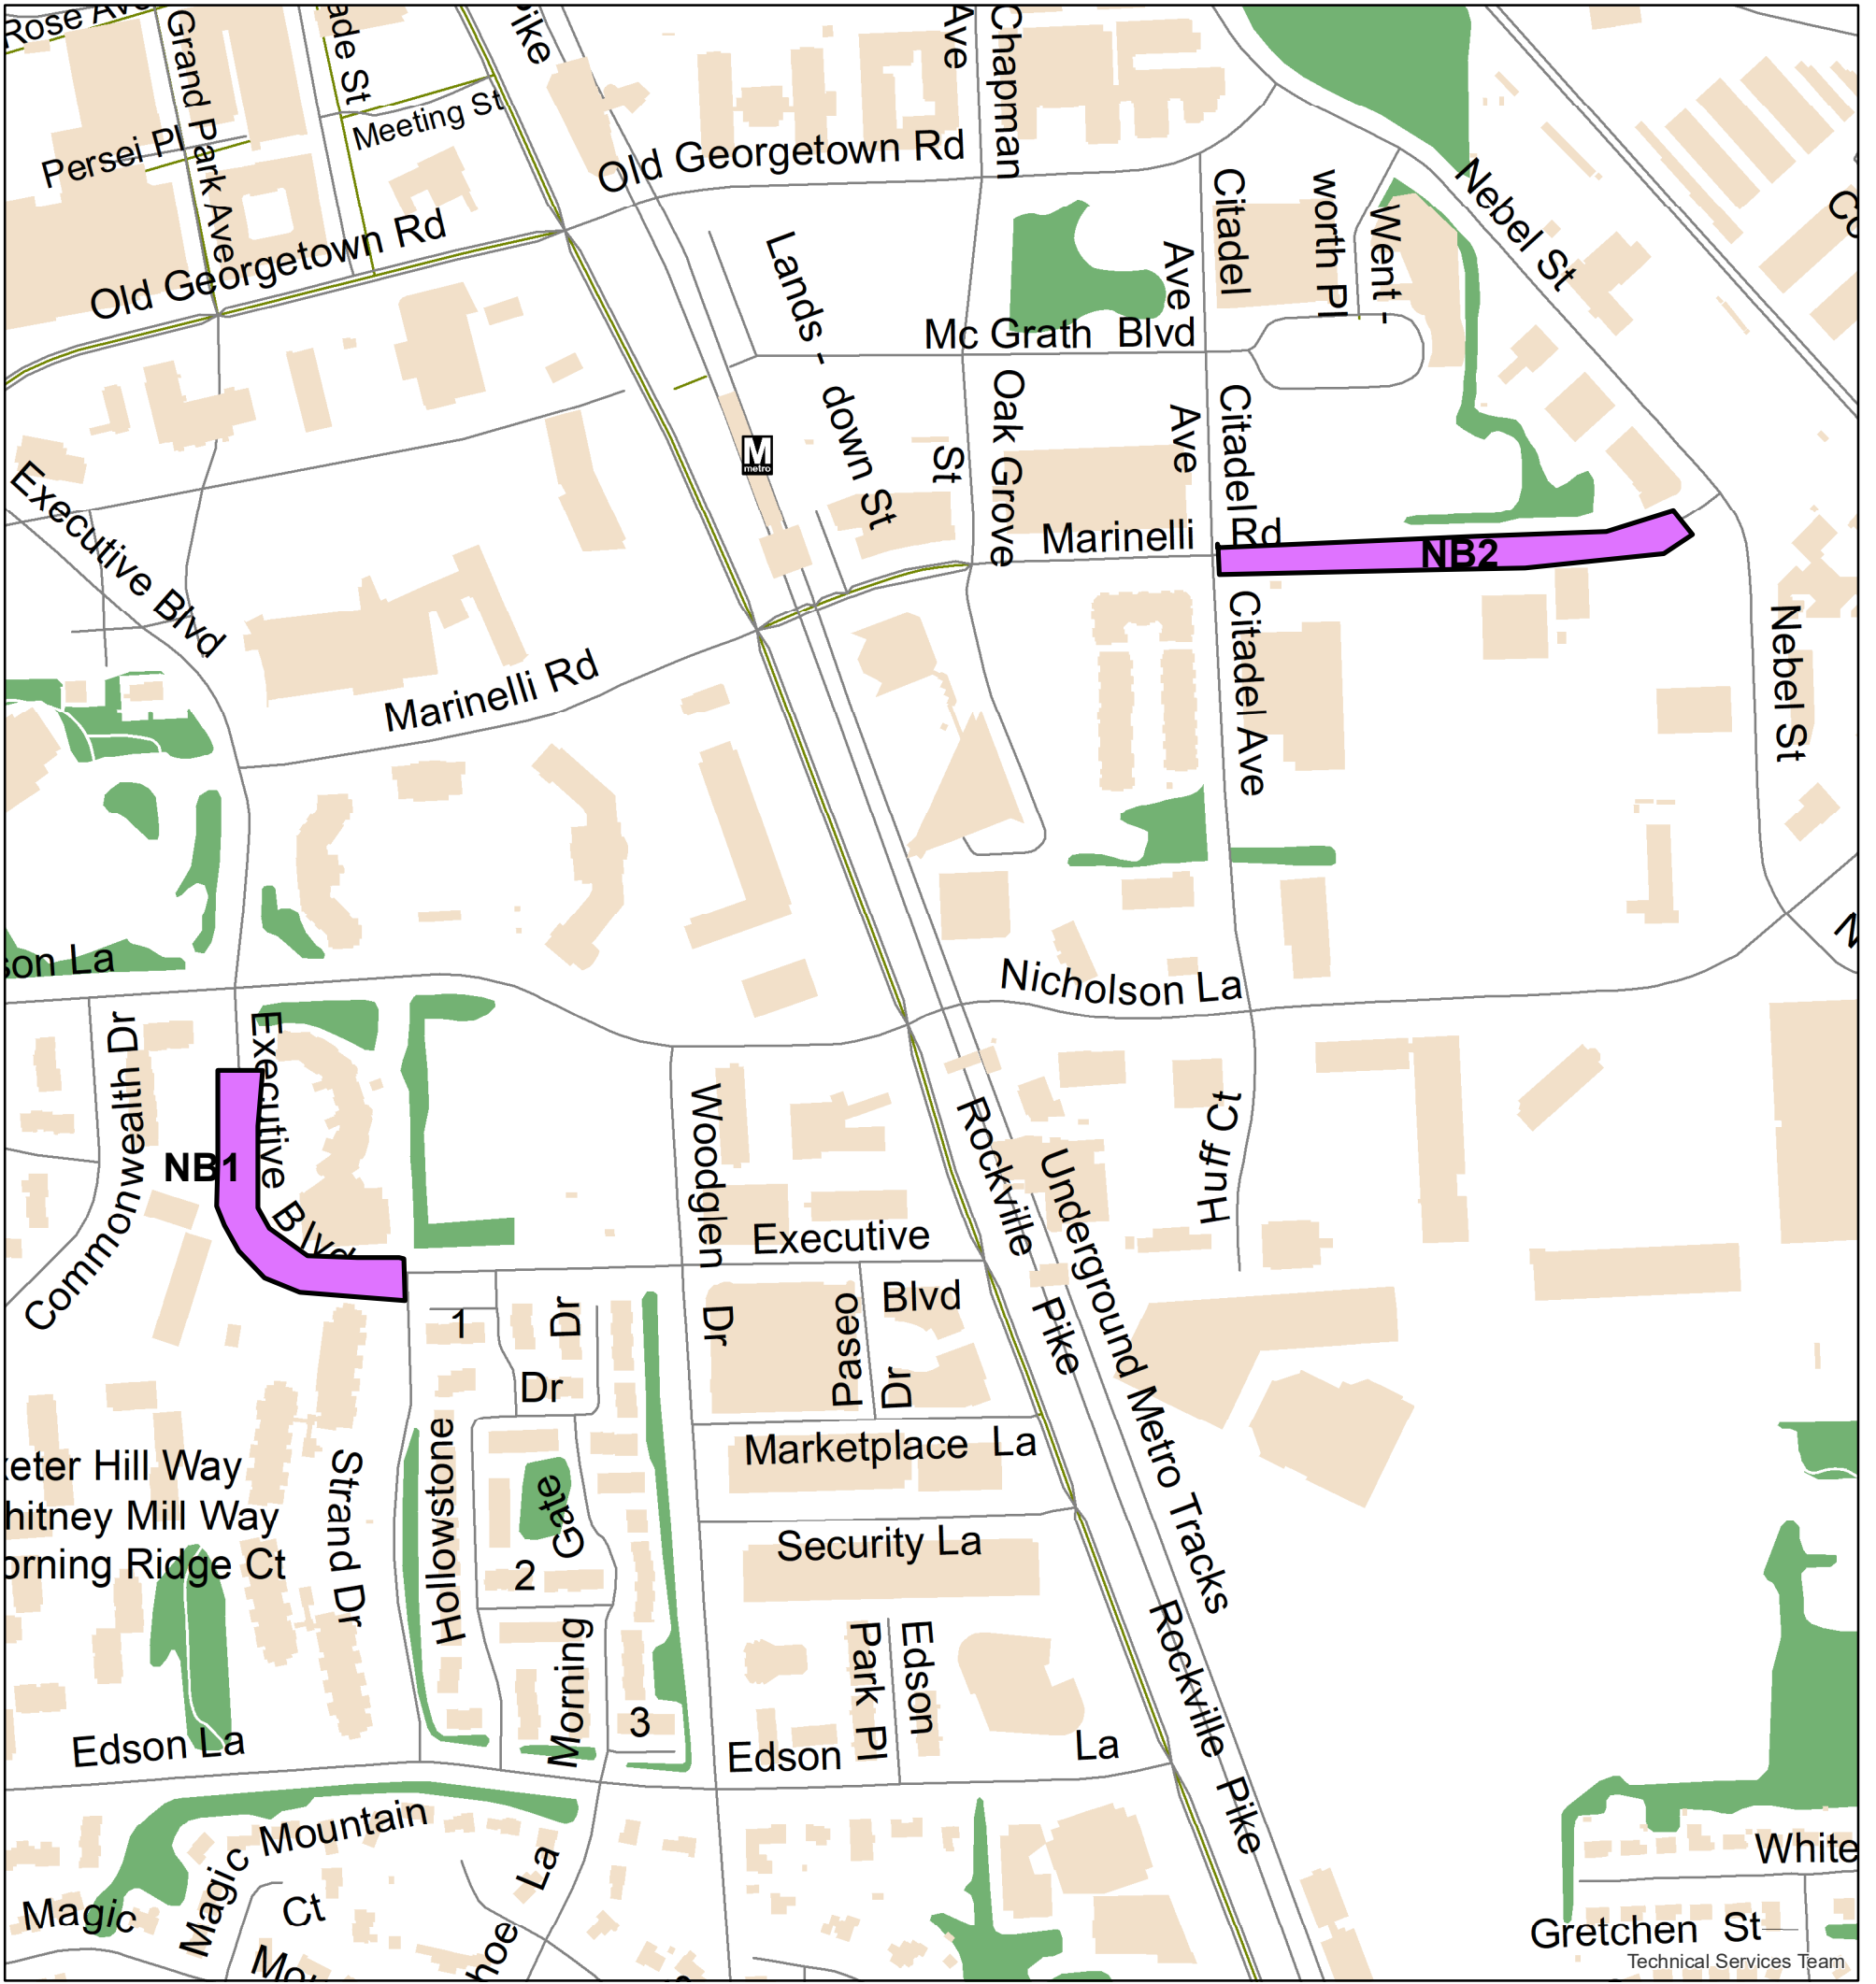

North Bethesda Tour Bus Parking Locations

North Bethesda Tour Bus Parking

	Daily Rate	Capacity	
		NB1: Executive Blvd	NB2: Marinelli Road
28' Bus	\$ 15.60	12	6
40' Bus	\$ 23.40	8	4
45' Bus	\$ 23.40	8	4

Updated January, 2019

Montgomery County Department of Transportation