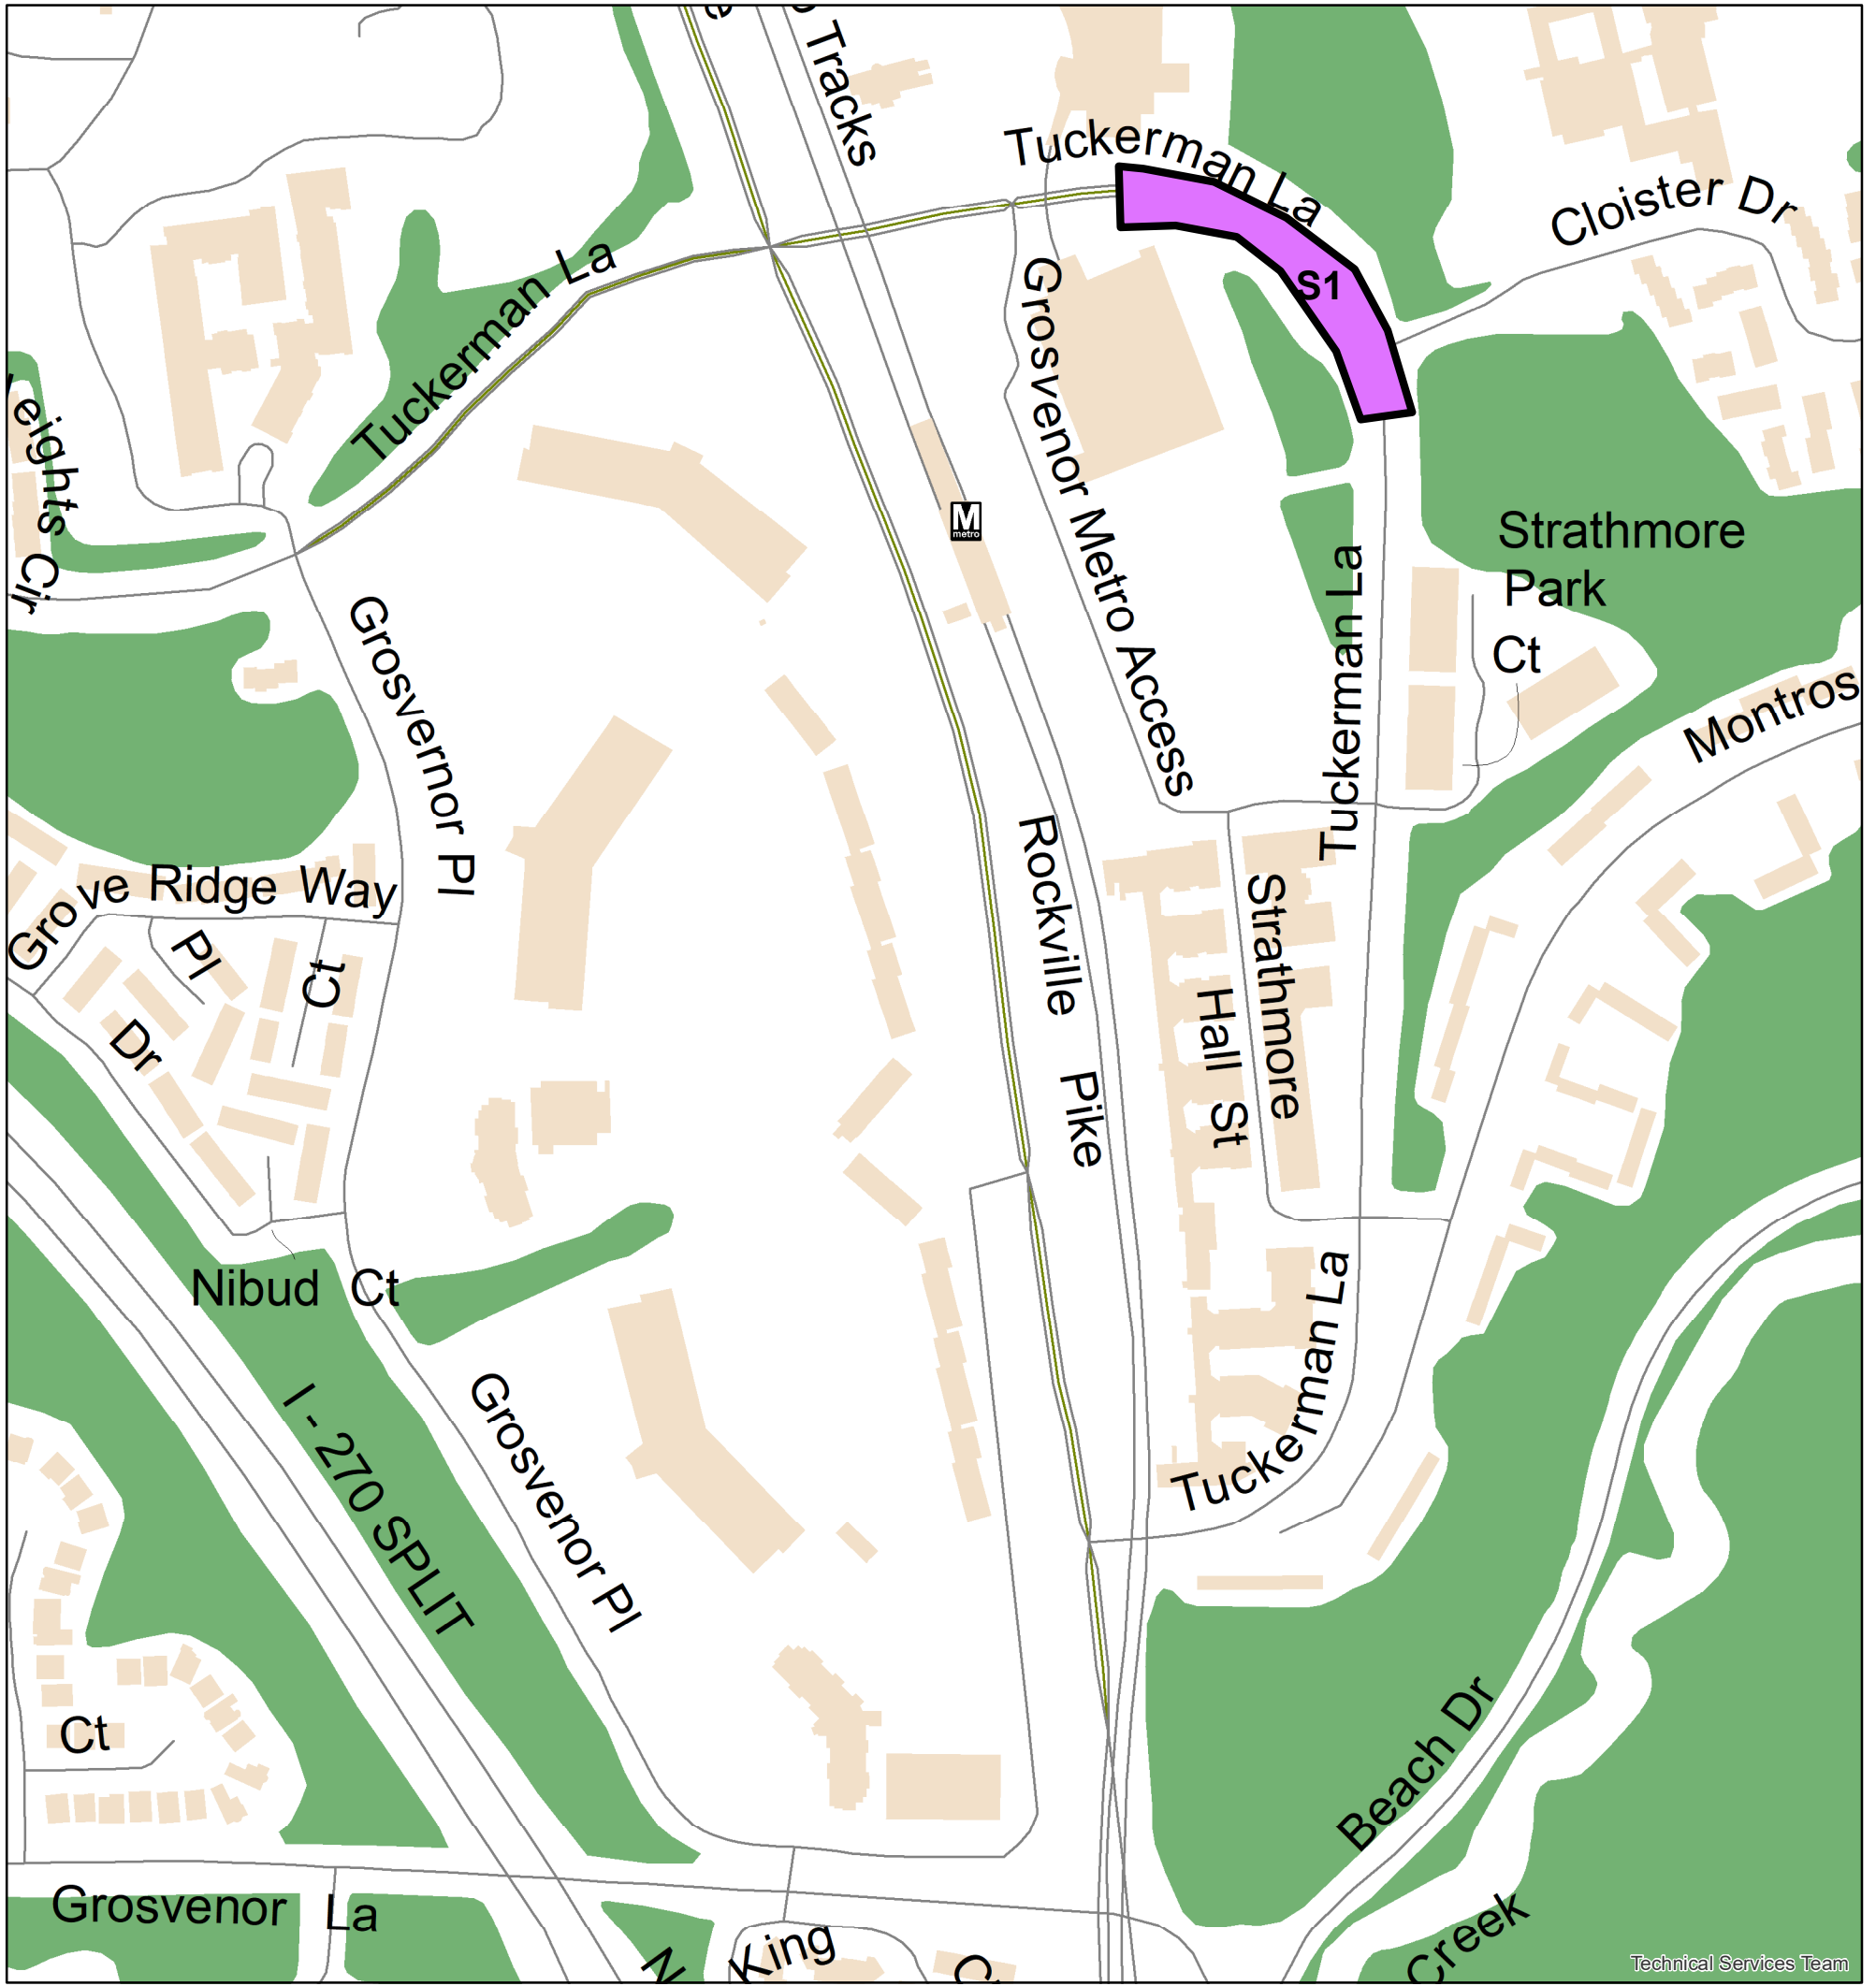

Strathmore Tour Bus Parking Locations

 Strathmore Tour Bus Parking

	Daily Rate	Capacity
		S1:
		Tuckerman Ln
28' Bus	\$ 15.60	8
40' Bus	\$ 23.40	6
45' Bus	\$ 23.40	6

Updated January, 2019