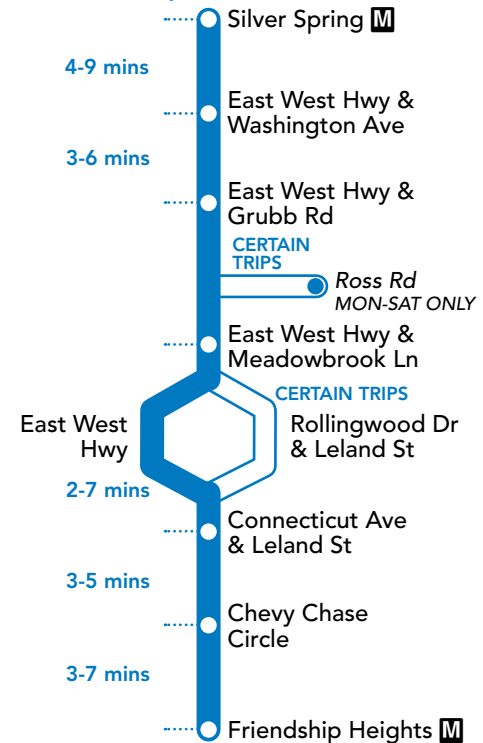

EFFECTIVE: SEPTEMBER 20, 2015

Approximate travel time between stops

SERVICE DAYS

DAILY

Telephone 311

Online at www.rideonbus.com
Real Time Info at www.rideonrealtime.com