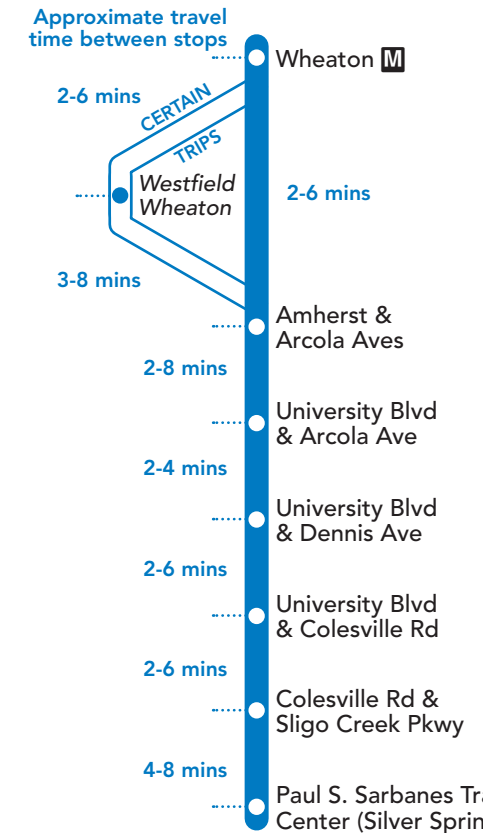

HOLIDAY SCHEDULE

Weekday Schedule operates on Columbus Day
Saturday Schedule operates on Independence Day
Sunday Schedule operates on New Year's Day, Memorial Day, Labor Day, Thanksgiving Day, Christmas Day
Special Schedule operates on MLK, Jr. Day, Presidents' Day, Veterans Day

Like us on Facebook facebook.com/RideOnMCT
Follow us on Twitter twitter.com/RideOnMCT

Subscribe to email alerts at www.montgomerycountymd.gov/govdelivery

Subscribe to text alerts by texting MONTGOMERY RIDEON to 468311

YouTube youtube.com/RideOnMCT

Thank You for Riding with Us!

Printed on recycled paper with soy-based ink

MAP EFFECTIVE: DECEMBER 17, 2017
SCHEDULE EFFECTIVE: MAY 13, 2018

9