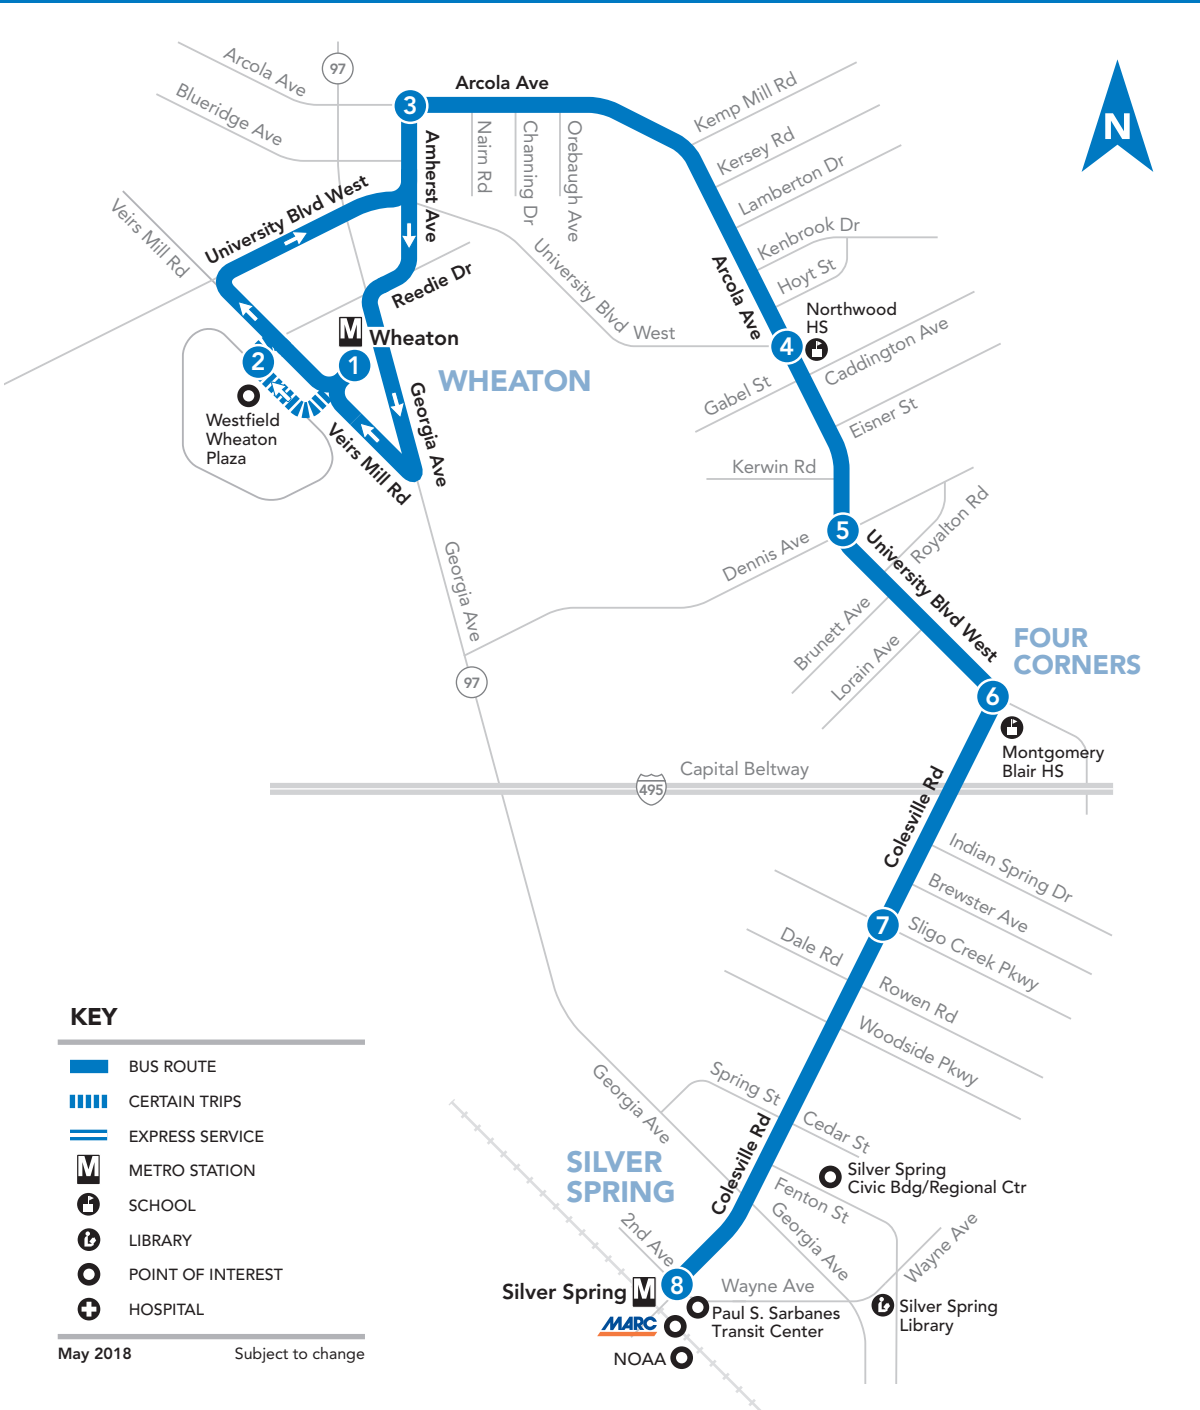

9

Wheaton M – Westfield Wheaton Mall – Arcola Ave – University Blvd – Four Corners – Paul S. Sarbanes TC (Silver Spring M)