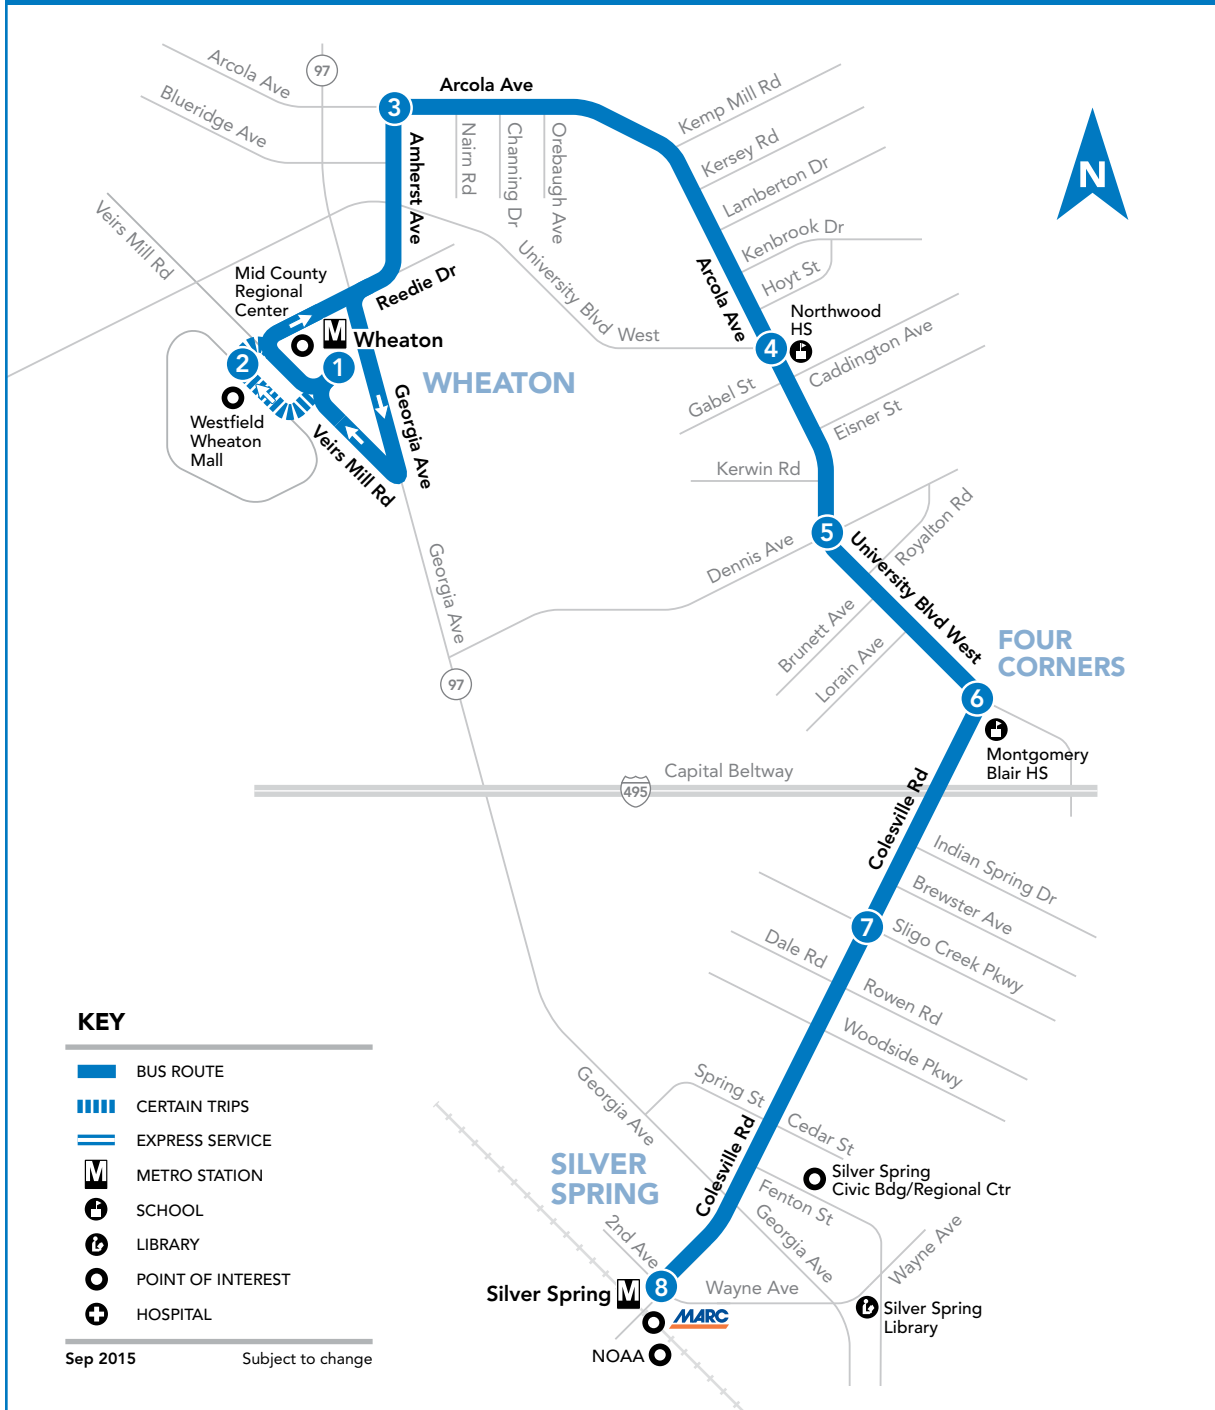

9

Wheaton M – Westfield Wheaton Mall – Arcola Ave – University Blvd – Four Corners – Silver Spring M