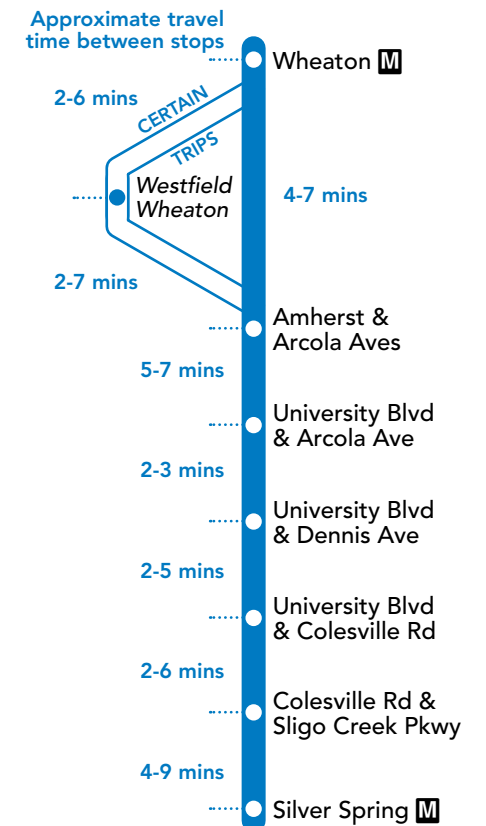

HOLIDAY SCHEDULE

New Year's Day..... Sunday Schedule
Martin Luther King, Jr. Day..... Special Schedule
Presidents' Day..... Special Schedule
Memorial Day..... Sunday Schedule
Independence Day..... Saturday Schedule
Labor Day..... Sunday Schedule
Columbus Day..... Weekday Schedule
Veterans Day..... Special Schedule
Thanksgiving Day..... Sunday Schedule
Christmas Day..... Sunday Schedule

For special schedules, consult our website,
www.rideonbus.com, or call 311

Like us on Facebook facebook.com/RideOnMCT Follow us on Twitter twitter.com/RideOnMCT

Subscribe to email alerts at www.montgomerycountymd.gov/govdelivery

Thank You for Riding with Us!

Printed on recycled paper with soy-based ink

EFFECTIVE: SEPTEMBER 20, 2015

9