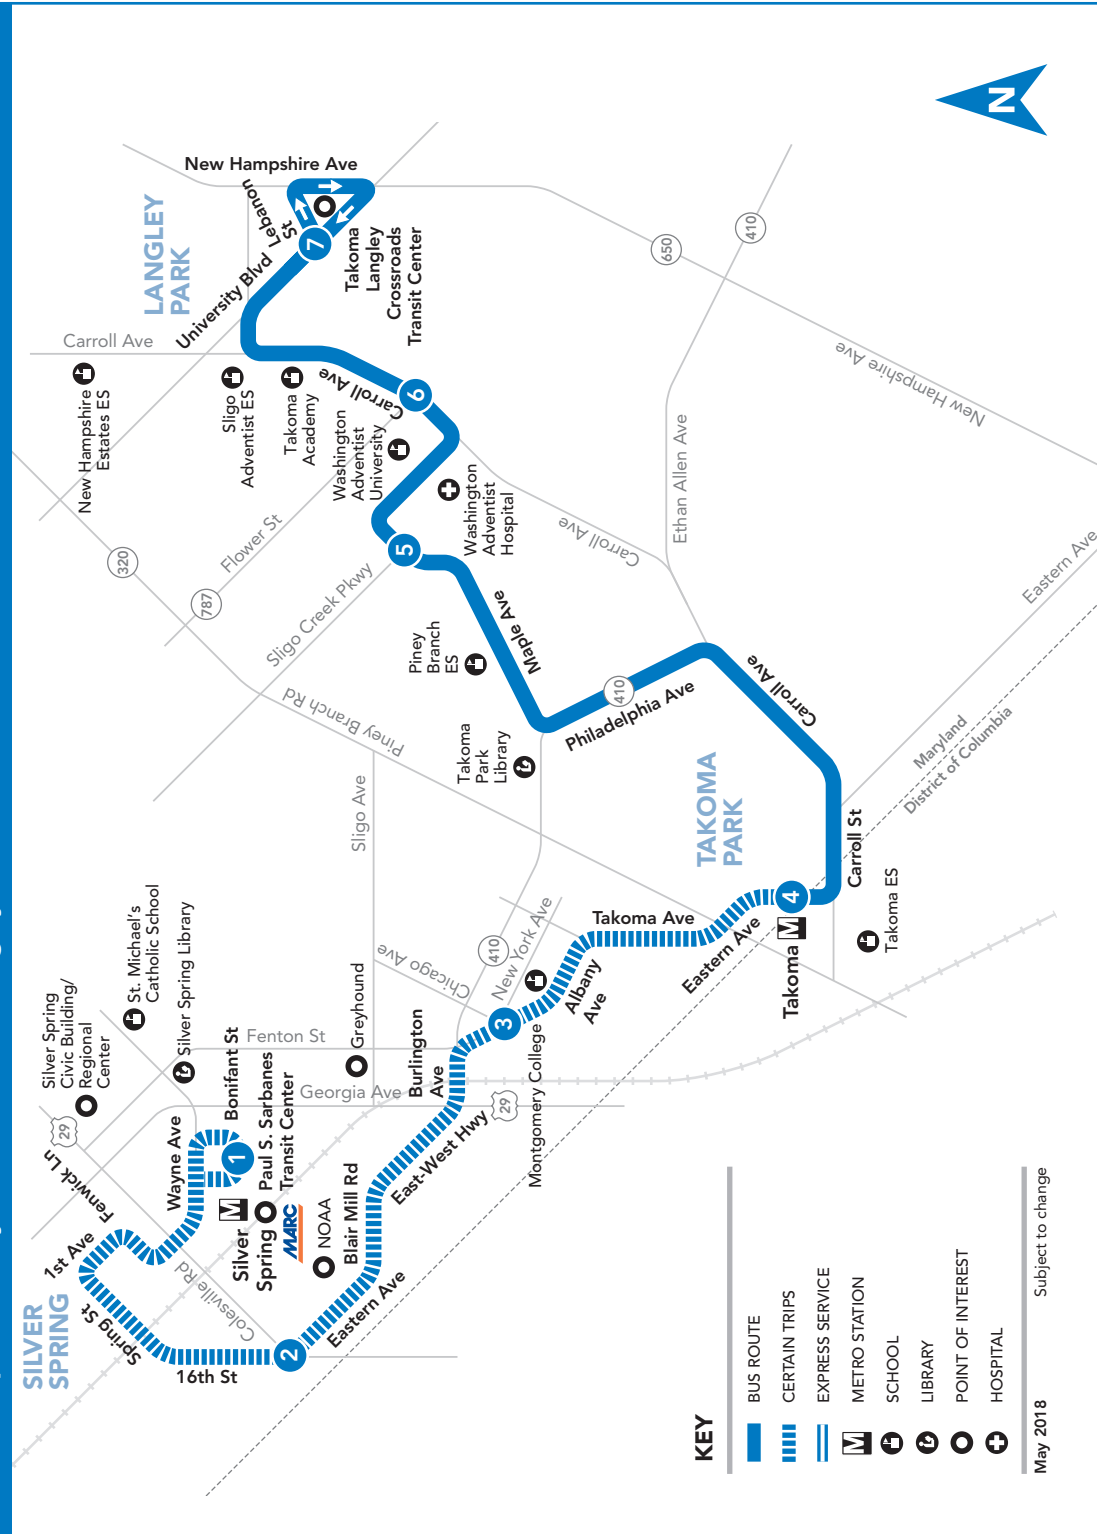

18

To Paul S. Sarbanes Transit Center (Silver Spring M) – Blair Mill Rd – Montgomery College (Certain trips) – Takoma M – Carroll Ave – University Blvd – Takoma-Langley Crossroads Transit Center

Ride On
Montgomery County Transit

18 To Takoma Langley Crossroads TC

SUNDAY

SEE TIMEPOINT LOCATION ON ROUTE MAP

| Takoma M | Maple Ave & Sligo Creek Pkwy | Carroll & Flower Aves | Takoma Langley Crossroads TC |
|----------|------------------------------|-----------------------|------------------------------|
| 4 | 5 | 6 | 7 |
| 7:23 | 7:30 | 7:33 | 7:38 |
| 7:53 | 8:00 | 8:03 | 8:08 |
| 8:23 | 8:30 | 8:33 | 8:38 |
| 8:53 | 9:00 | 9:03 | 9:08 |
| 9:23 | 9:30 | 9:33 | 9:38 |
| 9:53 | 10:00 | 10:03 | 10:08 |
| 10:23 | 10:31 | 10:35 | 10:40 |
| 10:53 | 11:01 | 11:05 | 11:10 |
| 11:23 | 11:31 | 11:35 | 11:40 |
| 11:53 | 12:01 | 12:05 | 12:10 |
| 12:23 | 12:31 | 12:35 | 12:40 |
| 12:53 | 1:01 | 1:05 | 1:10 |
| 1:23 | 1:31 | 1:35 | 1:40 |
| 1:53 | 2:01 | 2:05 | 2:10 |
| 2:23 | 2:31 | 2:35 | 2:40 |
| 2:53 | 3:01 | 3:05 | 3:10 |
| 3:23 | 3:31 | 3:35 | 3:40 |
| 3:53 | 4:01 | 4:05 | 4:10 |
| 4:23 | 4:31 | 4:35 | 4:40 |
| 4:52 | 5:00 | 5:04 | 5:09 |
| 5:22 | 5:29 | 5:32 | 5:37 |
| 5:52 | 5:59 | 6:02 | 6:07 |
| 6:22 | 6:29 | 6:32 | 6:37 |
| 6:52 | 6:59 | 7:02 | 7:07 |
| 7:22 | 7:29 | 7:32 | 7:37 |
| 7:52 | 7:59 | 8:02 | 8:07 |