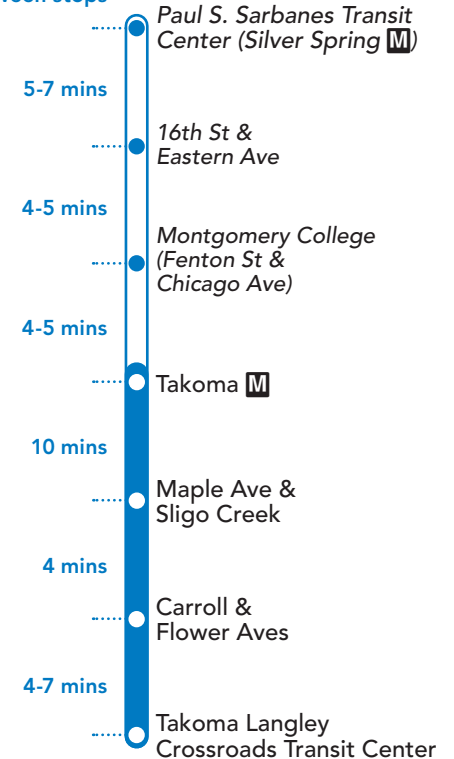

YouTube youtube.com/RideOnMCT

Thank You for Riding with Us!

Printed on recycled paper with soy-based ink

EFFECTIVE: MAY 13, 2018

18

Approximate travel time between stops

SERVICE DAYS

DAILY