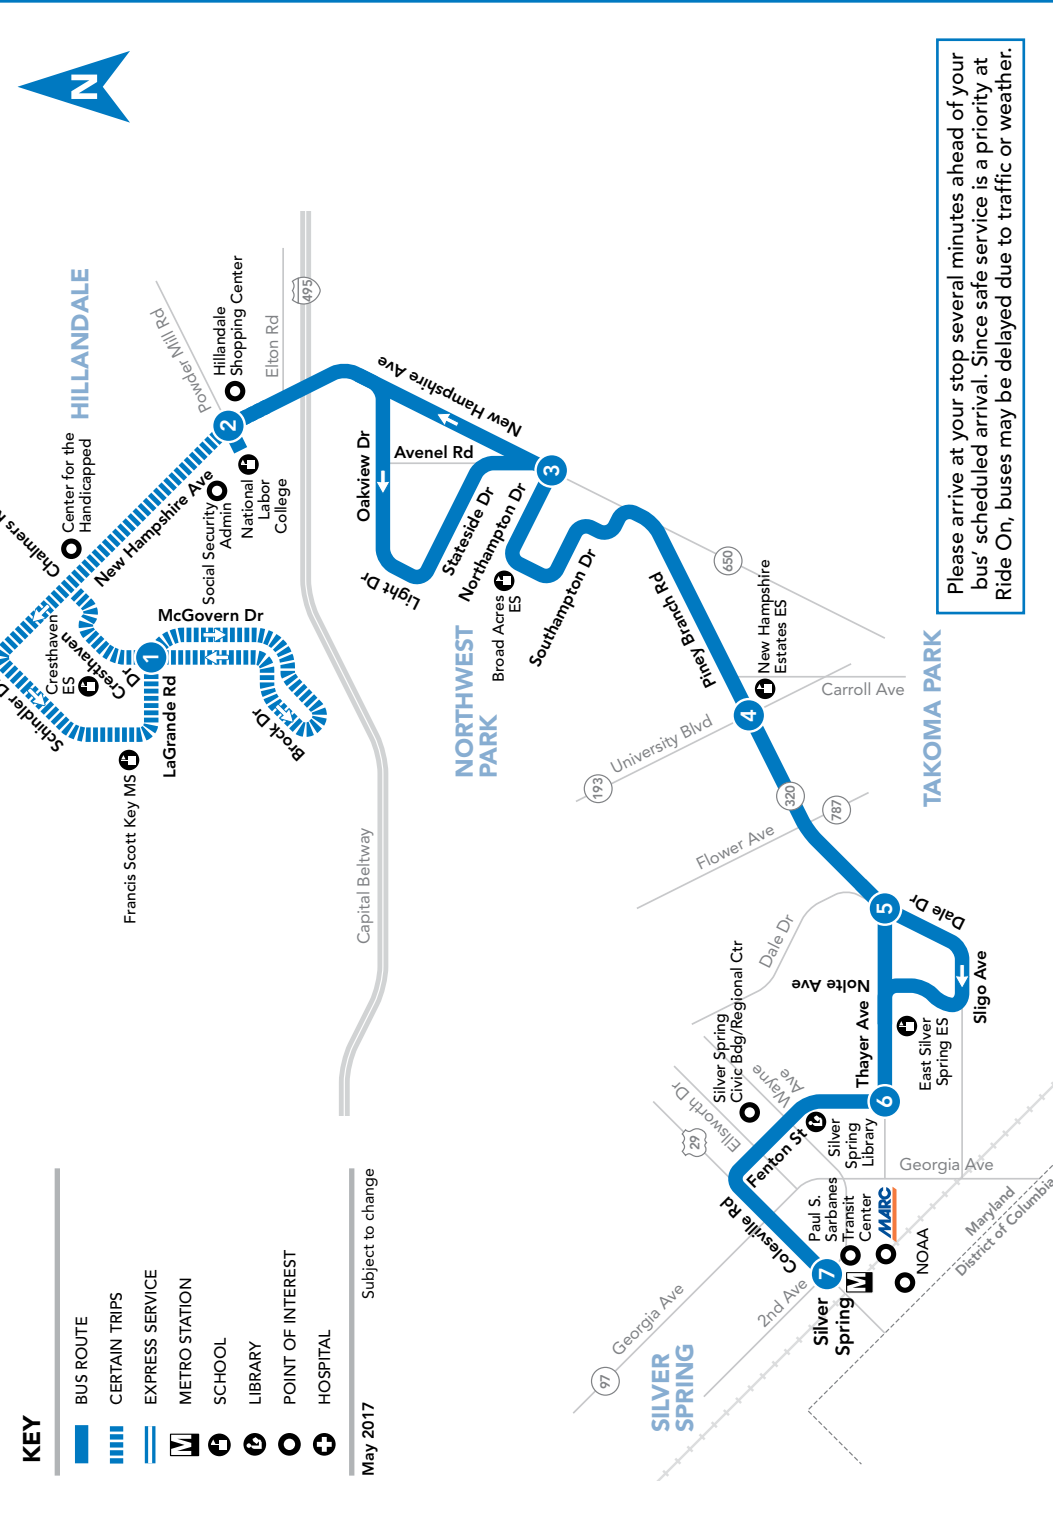

20 Ride On

Hillandale – Northwest Park – Piney Branch Rd – Paul S. Sarbanes TC (Silver Spring M) – Thayer Ave – City Place – Paul S. Sarbanes TC (Silver Spring M)

20 To Paul S. Sarbanes Transit Center Silver Spring M

SUNDAY

SEE TIMEPOINT LOCATION ON ROUTE MAP

- Hillandale (New Hampshire Ave & Powder Mill Rd)
- Northampton Dr & Avenel Rd
- Piney Branch Rd & University Blvd
- Dale Dr & Piney Branch Rd
- Thayer Ave & Fenton St
- Paul S. Sarbanes TC (Silver Spring M)

NOTES: AM PM

20 To Hillandale

SUNDAY

SEE TIMEPOINT LOCATION ON ROUTE MAP

- Paul S. Sarbanes TC (Silver Spring M)
- Thayer Ave & Fenton St
- Dale Dr & Piney Branch Rd
- Piney Branch Rd & University Blvd
- Northampton Dr & Avenel Rd
- Hillandale (New Hampshire Ave & Powder Mill Rd)

WELCOME TO RIDE ON

RIDE ON is a community bus service operated by the Montgomery County Department of Transportation.

RIDE ON operates over 75 routes that serve all 13 Montgomery County Metrorail stations and 7 MARC stations.