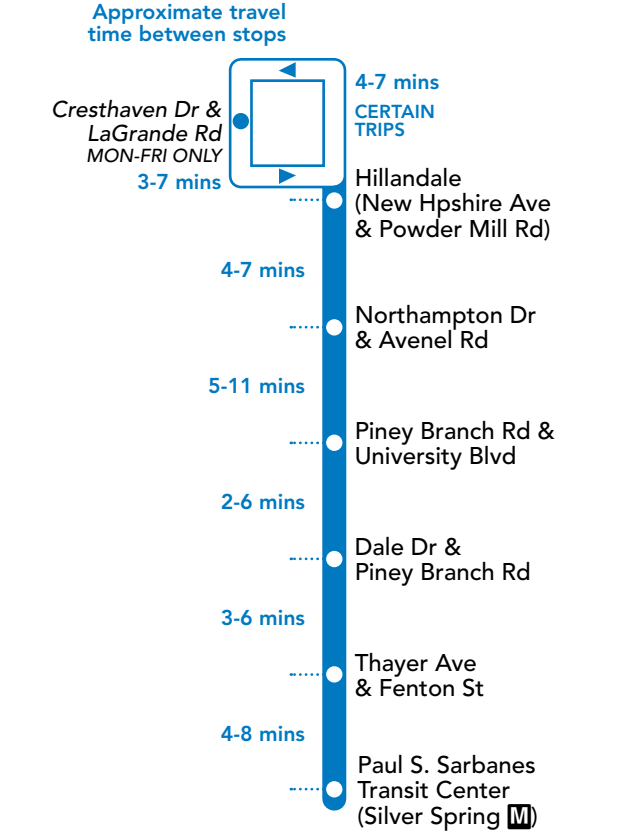

HOLIDAY SCHEDULE

1. New Year's Day..... Sunday Schedule
   - Martin Luther King, Jr. Day..... Special Schedule
   - Presidents' Day..... Special Schedule
   - Memorial Day..... Sunday Schedule
   - Independence Day..... Saturday Schedule
   - Labor Day..... Sunday Schedule
   - Columbus Day..... Weekday Schedule
   - Veterans Day..... Special Schedule
   - Thanksgiving Day..... Sunday Schedule
   - Christmas Day..... Sunday Schedule
2. For special schedules, consult our website, www.rideonbus.com, or call 311

- Like us on Facebook facebook.com/RideOnMCT
- Follow us on Twitter twitter.com/RideOnMCT
- Subscribe to email alerts at www.montgomerycountymd.gov/govdelivery
- YouTube youtube.com/c/RideOnMCT

Thank You for Riding with Us!

Printed on recycled paper with soy-based ink

EFFECTIVE: MAY 14, 2017

20