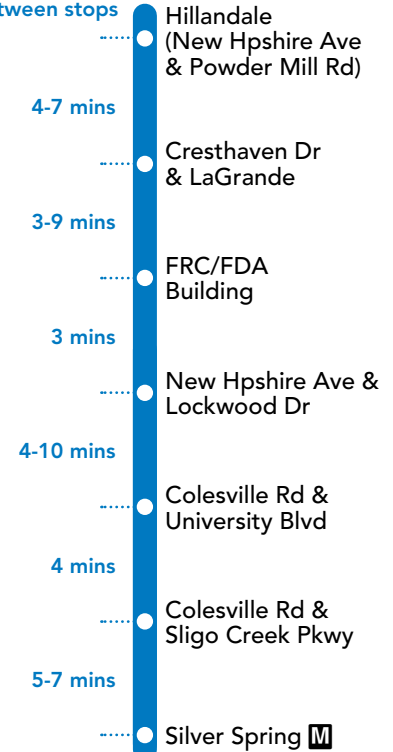

HOW TO READ A TIMETABLE

- Find the schedule for the day of the week and the direction you wish to ride.
- Find the timepoints closest to your origin and destination. The timepoints are shown on the route map and indicate the time the bus is scheduled to be at the particular location. Your nearest bus stop may be between timepoints.
- Read down the column to see the times when a trip will be at the given timepoint. Read the times across to the right to see when the trip reaches other timepoints. If no time is shown, that trip does not serve that timepoint.

METROACCESS

Alternative paratransit service to this Ride On route for people with certified disabilities is available. Call MetroAccess at **301-562-5360**.

22

Hillandale – White Oak – FRC/FDA –
Four Corners – Colesville Rd – City Place –
Silver Spring 

Thank You for Riding with Us!

Printed on recycled paper with soy-based ink

EFFECTIVE: SEPTEMBER 20, 2015

22

Approximate travel
time between stops

SERVICE DAYS

MONDAY - FRIDAY ONLY

Telephone **311**