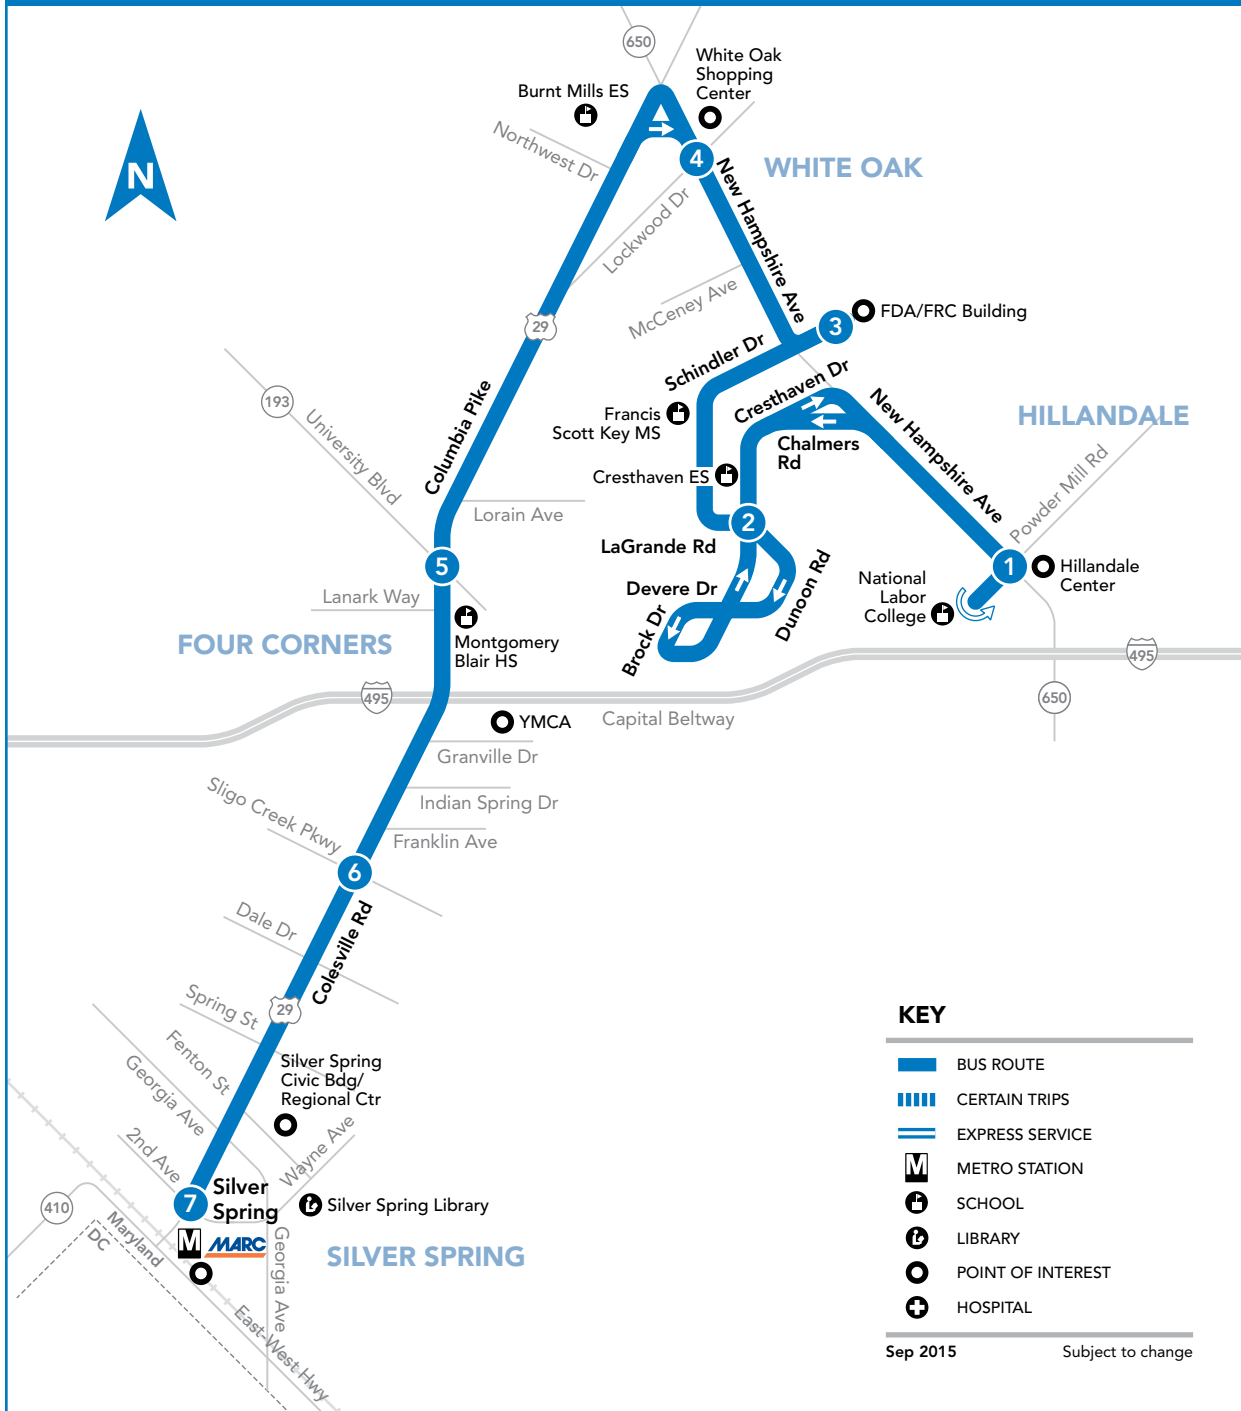

HOW TO READ A TIMETABLE

- Find the schedule for the day of the week and the direction you wish to ride.
- Find the timepoints closest to your origin and destination. The timepoints are shown on the route map and indicate the time the bus is scheduled to be at the particular location. Your nearest bus stop may be between timepoints.
- Read down the column to see the times when a trip will be at the given timepoint. Read the times across to the right to see when the trip reaches other timepoints. If no time is shown, that trip does not serve that timepoint.

METROACCESS

Alternative paratransit service to this Ride On route for people with certified disabilities is available. Call MetroAccess at **301-562-5360**.

22

Hillandale – White Oak – FRC/FDA –
Four Corners – Colesville Rd – City Place –
Silver Spring 