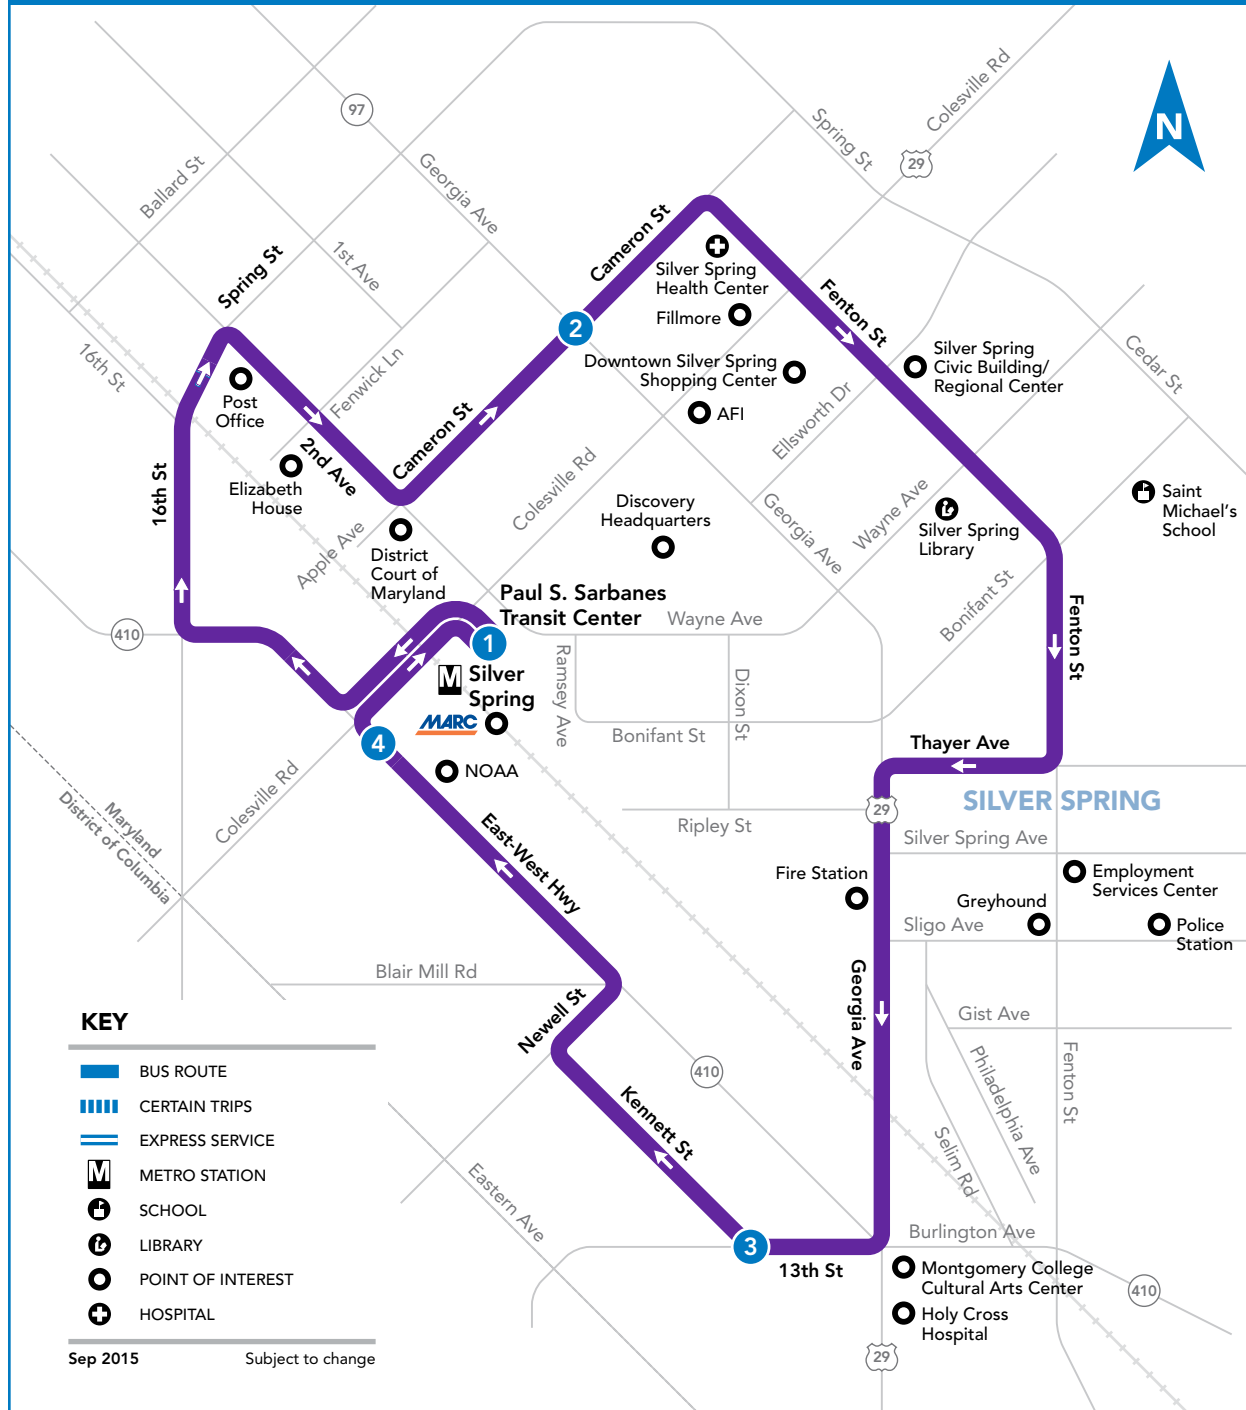

28

Paul S. Sarbanes Transit Center – Silver Spring M – Cameron St – Fenton St – Georgia Ave – Kennett St – East-West Hwy – Silver Spring M

KEY

- BUS ROUTE
  CERTAIN TRIPS
  EXPRESS SERVICE
  METRO STATION
  SCHOOL
  LIBRARY
  POINT OF INTEREST
  HOSPITAL

Sep 2015 Subject to change

HOW TO RIDE A BUS

Check schedule for timepoint nearest your location. Wait at the blue and white RIDE ON bus stop sign. Arrive several minutes before scheduled time. Have exact fare ready (drivers do not make change).

- Not all stops are listed on a public timetable.
  If you are unfamiliar with your stop, sit or stand behind the line near the front of the bus and ask the bus driver to notify you when your stop is approaching.
  Ask the bus driver if you are not sure if the bus goes to your stop.
  If you have internet access (at home or somewhere else, such as a public library), it may be easier for you to use an online trip planner rather than a paper timetable.
  Be mindful of changes in the schedule, for holidays or bad weather.
  Please observe the following rules for all patrons: No eating, drinking, or smoking.
  Electronic devices may be played with earphones set at low level.

HOW TO READ A TIMETABLE

- Find the schedule for the day of the week and the direction you wish to ride.
  Find the timepoints closest to your origin and destination. The timepoints are shown on the route map and indicate the time the bus is scheduled to be at the particular location. Your nearest bus stop may be between timepoints.
  Read down the column to see the times when a trip will be at the given timepoint. Read the times across to the right to see when the trip reaches other timepoints. If no time is shown, that trip does not serve that timepoint.

There is NO Sunday service on this route

WELCOME TO RIDE ON

RIDE ON is a community bus service operated by the Montgomery County Department of Transportation.

RIDE ON operates over 75 routes that serve all 13 Montgomery County Metrorail stations and 7 MARC stations.

For detailed information, or to have timetables mailed, call 311.

Outside Montgomery County.....240-777-0311 TTY (for hearing impaired).....301-251-4850

Visit our web site at: www.rideonbus.com

Real Time information is available at: www.rideonrealtime.com

Regular Mailing Address: Montgomery County DOT Division of Transit Services 101 Monroe Street, 5th Floor Rockville, MD 20850

HOLIDAY SCHEDULE

- New Year's Day..... Sunday Schedule
  Martin Luther King, Jr. Day..... Special Schedule
  Presidents' Day..... Special Schedule
  Memorial Day..... Sunday Schedule
  Independence Day..... Saturday Schedule
  Labor Day..... Sunday Schedule
  Columbus Day..... Weekday Schedule
  Veterans Day..... Special Schedule
  Thanksgiving Day..... Sunday Schedule
  Christmas Day..... Sunday Schedule

For special schedules, consult our website, www.rideonbus.com, or call 311

Like us on Facebook facebook.com/RideOnMCT Follow us on Twitter twitter.com/RideOnMCT

Subscribe to email alerts at www.montgomerycountymd.gov/govdelivery

Thank You for Riding with Us!

Printed on recycled paper with soy-based ink

EFFECTIVE: SEPTEMBER 20, 2015

28