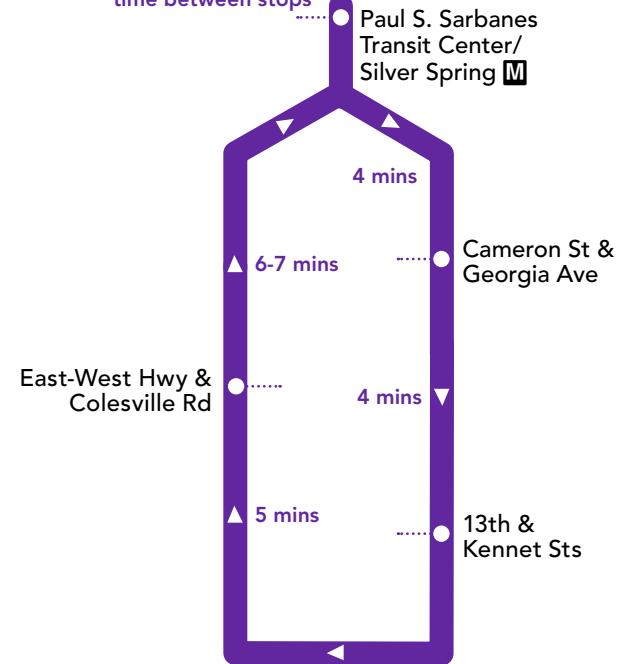

SERVICE DAYS

MONDAY - SATURDAY