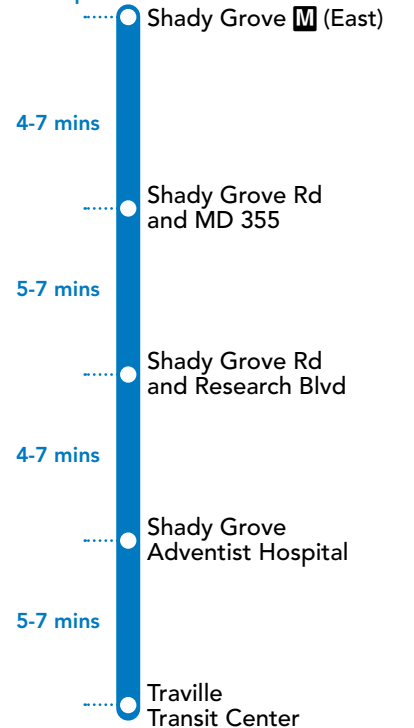

YouTube youtube.com/c/RideOnMCT

Thank You for Riding with Us!

Printed on recycled paper with soy-based ink

EFFECTIVE: MAY 14, 2017

43

Approximate travel time between stops

SERVICE DAYS

MONDAY - SATURDAY