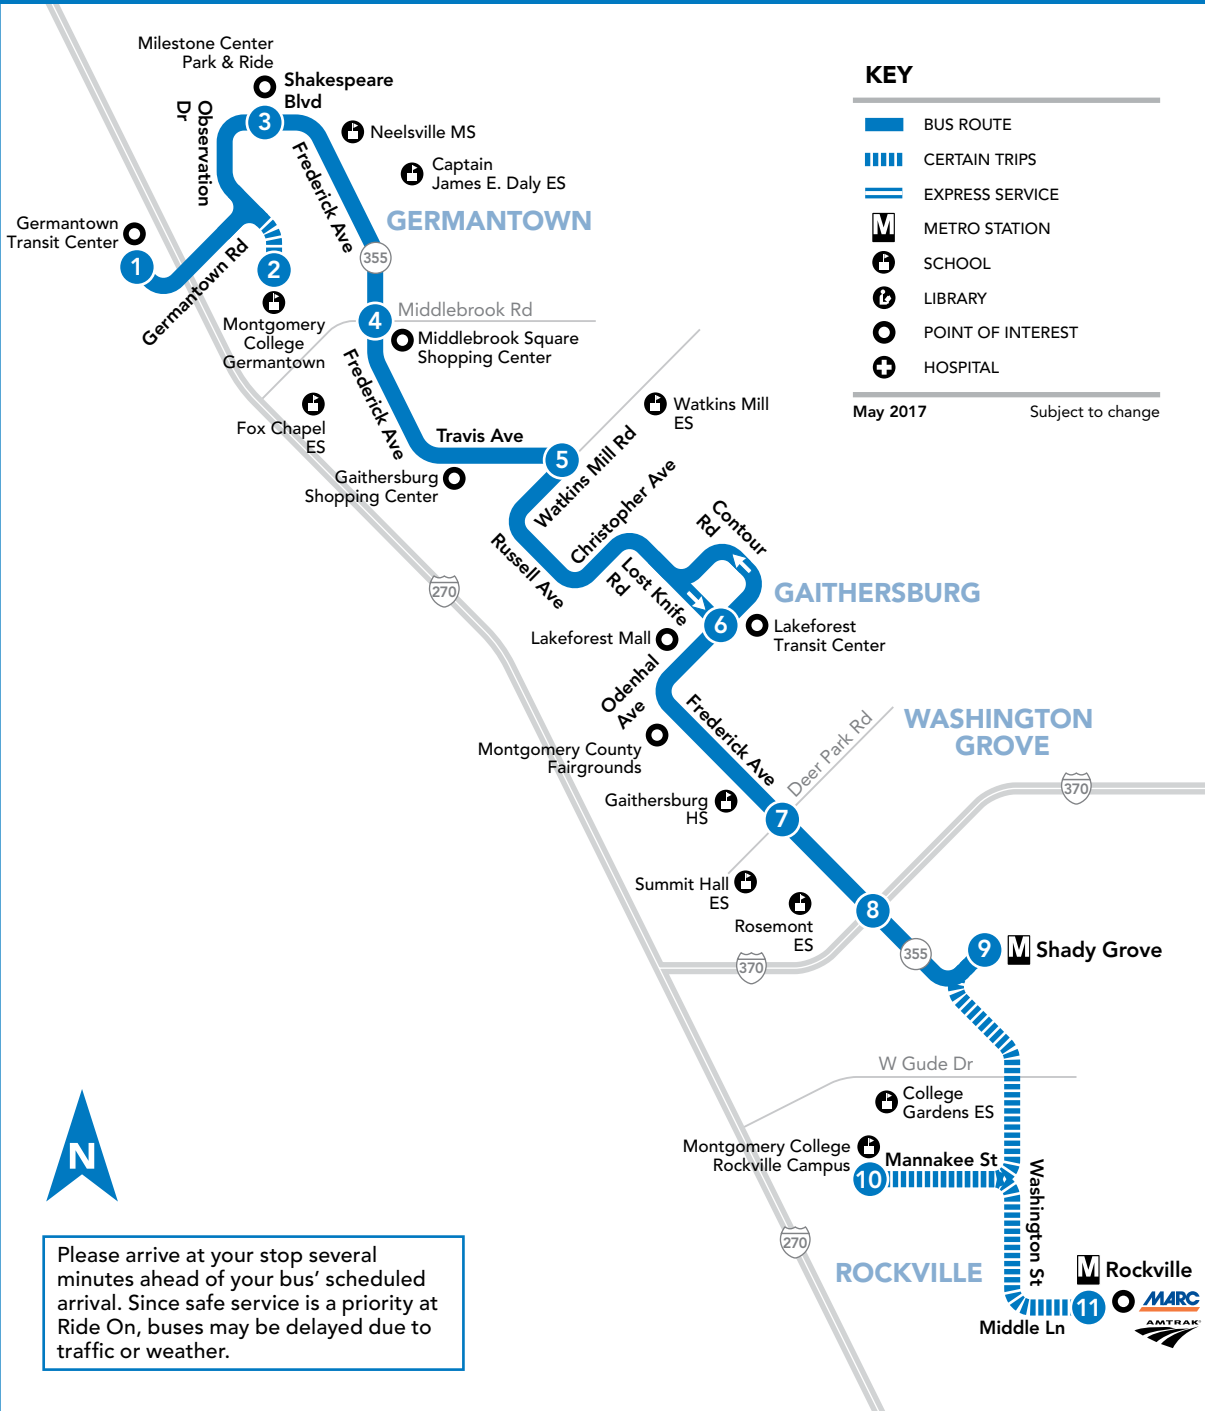

55 To Rockville

MONDAY THROUGH FRIDAY

SEE TIMEPOINT LOCATION ON ROUTE MAP

Rockville (East)
 Rockville (West)
 Montgomery Coll. (East)
 Montgomery Coll. (West)
 Germantown (GTC)
 Transit Center (Germantown)
 Milstone Center
 MD 355 & Middlebrook Rd
 MD 355 & Deer Park Rd
 MD 355 & Shady Grove Rd
 Lakelorest Transit Center
 Travis Ave & Watkins Mill Rd
 MD 355 & Shady Grove Rd
 Rockville (East)

NOTES:

AM PM

55 To Germantown Transit Center (GTC)

MONDAY THROUGH FRIDAY

SEE TIMEPOINT LOCATION ON ROUTE MAP

Rockville (East)
 Rockville (West)
 Montgomery Coll. (East)
 Montgomery Coll. (West)
 Germantown (GTC)
 Transit Center (Germantown)
 Milstone Center
 MD 355 & Middlebrook Rd
 MD 355 & Deer Park Rd
 MD 355 & Shady Grove Rd
 Lakelorest Transit Center
 Travis Ave & Watkins Mill Rd
 MD 355 & Shady Grove Rd
 Rockville (East)

55

Germantown Transit Center (GTC) –
Montgomery College (Germantown) - Milestone Ctr –
Lakeforest TC – Shady Grove M – Rockville M

Please arrive at your stop several minutes ahead of your bus' scheduled arrival. Since safe service is a priority at Ride On, buses may be delayed due to traffic or weather.