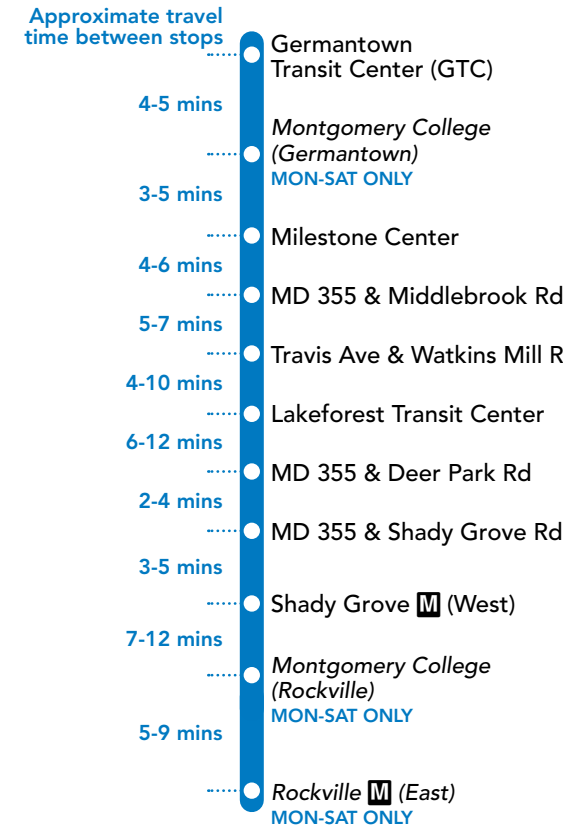

SERVICE DAYS
DAILY

Telephone 311
Online at www.rideonbus.com
Real Time Info at www.rideonrealtime.com