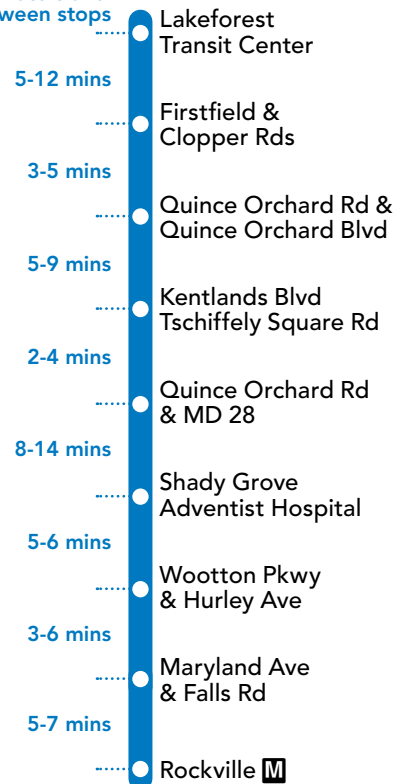

SUNDAY

SEE TIMEPOINT LOCATION ON ROUTE MAP

	Rockville M	Maryland Ave & Falls Rd	Wootton Pkwy & Hurley Ave	Shady Grove Adventist Hospital	Quince Or. Rd & MD 28	Kentlands Blvd Tschiffely Sq. Rd	Quince Or. Rd & Quince Or. Blvd	Firstfield & Clopper Rds	Lakeforest Transit Center
9	7:20	7:24	7:28	7:34	7:43	7:45	7:51	7:55	8:02
8	7:50	7:54	7:58	8:04	8:13	8:15	8:21	8:25	8:32
7	8:20	8:24	8:28	8:34	8:44	8:47	8:54	8:59	9:06
6	8:50	8:54	8:58	9:04	9:14	9:17	9:24	9:29	9:36
5	9:20	9:24	9:28	9:34	9:44	9:47	9:54	9:59	10:06
4	9:50	9:54	9:58	10:04	10:14	10:17	10:24	10:29	10:36
3	10:20	10:24	10:28	10:34	10:44	10:47	10:54	10:59	11:06
2	10:50	10:54	10:58	11:04	11:14	11:17	11:24	11:29	11:36
1	11:20	11:24	11:28	11:34	11:44	11:47	11:54	11:59	12:06
9	11:50	11:54	11:59	12:05	12:16	12:19	12:27	12:33	12:40
8	12:20	12:24	12:29	12:35	12:46	12:49	12:57	1:03	1:10
7	12:50	12:54	12:59	1:05	1:16	1:19	1:27	1:33	1:40
6	1:20	1:24	1:29	1:35	1:46	1:49	1:57	2:03	2:10
5	1:50	1:54	1:59	2:05	2:16	2:19	2:27	2:33	2:40
4	2:20	2:24	2:29	2:35	2:46	2:49	2:57	3:03	3:10
3	2:50	2:54	2:59	3:05	3:16	3:19	3:27	3:33	3:40
2	3:20	3:24	3:29	3:35	3:46	3:49	3:57	4:03	4:10
1	3:50	3:54	3:59	4:05	4:16	4:19	4:27	4:33	4:40
9	4:20	4:24	4:29	4:35	4:46	4:49	4:57	5:03	5:10
8	4:50	4:54	4:59	5:05	5:16	5:19	5:27	5:33	5:40
7	5:20	5:24	5:29	5:35	5:46	5:49	5:57	6:03	6:10
6	5:50	5:54	5:59	6:05	6:15	6:18	6:26	6:32	6:38
5	6:20	6:24	6:29	6:35	6:45	6:48	6:56	7:02	7:08
4	6:50	6:54	6:59	7:05	7:14	7:16	7:23	7:28	7:34
3	7:20	7:24	7:29	7:35	7:44	7:46	7:53	7:58	8:04
2	7:50	7:54	7:59	8:05	8:14	8:16	8:23	8:28	8:34
1	8:20	8:24	8:29	8:35	8:44	8:46	8:53	8:58	9:04

YouTube [youtube.com/c/RideOnMCT](https://www.youtube.com/c/RideOnMCT)

Thank You for Riding with Us!

Printed on recycled paper with soy-based ink

EFFECTIVE: MAY 14, 2017

56

Approximate travel time between stops