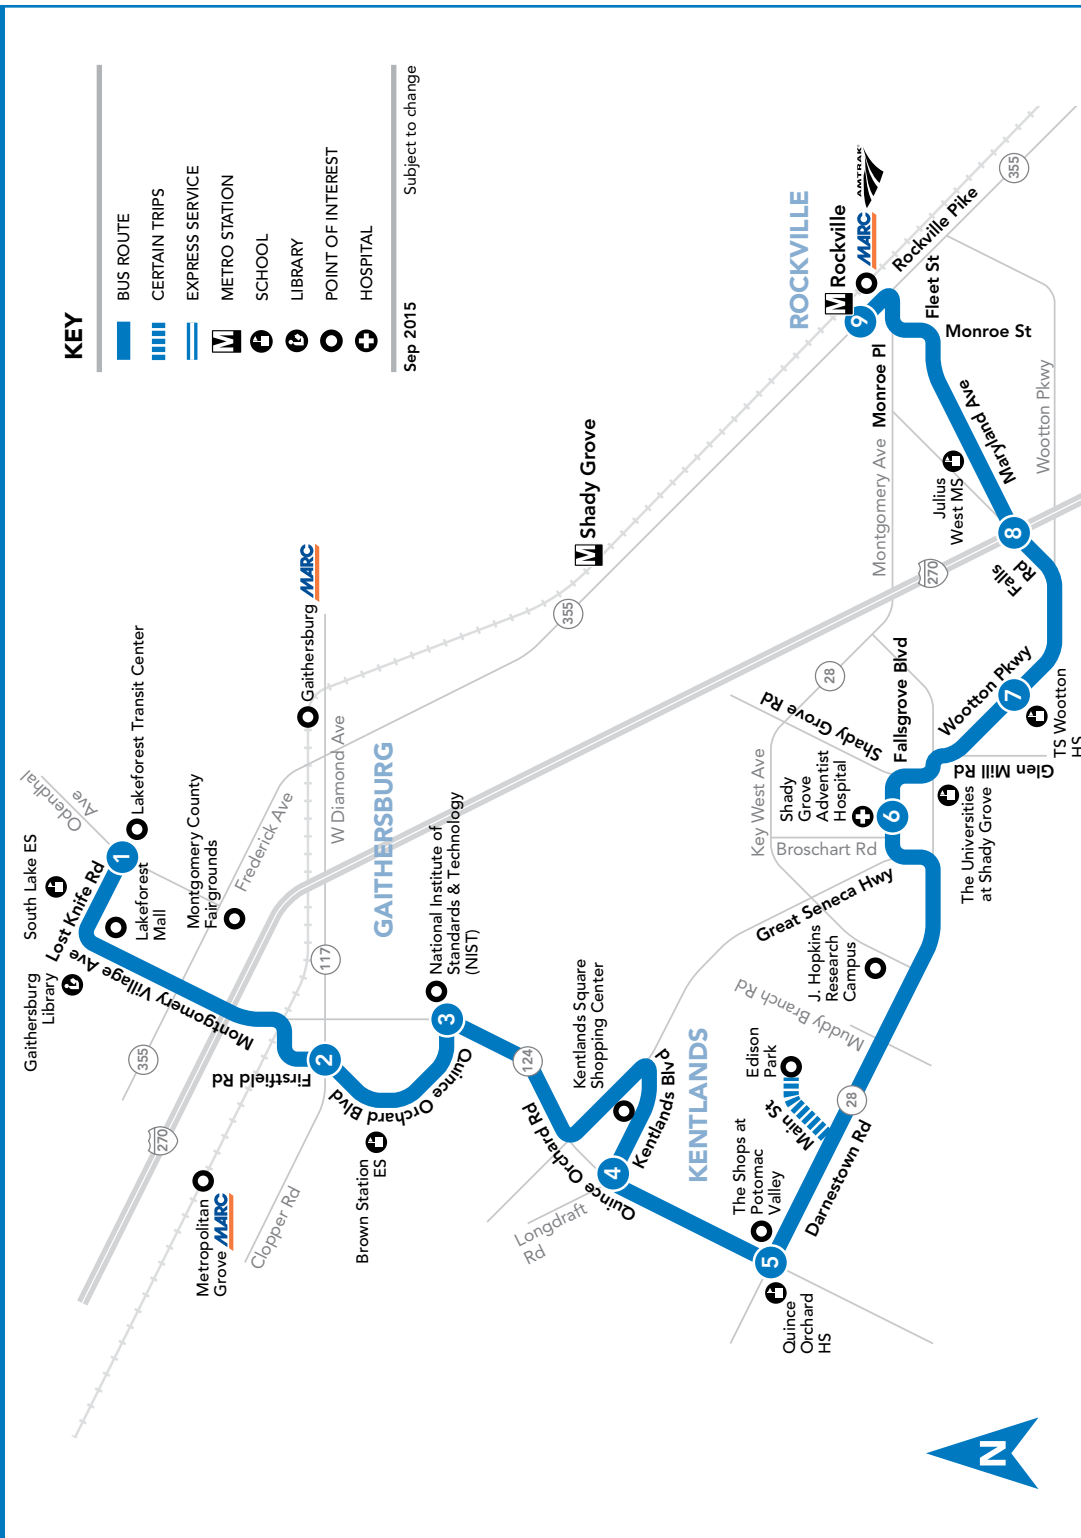

#### SATURDAY

SEE TIMEPOINT LOCATION ON ROUTE MAP

1	2	3	4	5	6	7	8	9
6:20	6:24	6:28	6:34	6:43	6:45	6:53	6:59	7:05
6:50	6:54	6:58	7:04	7:13	7:15	7:23	7:29	7:35
7:20	7:24	7:28	7:34	7:43	7:45	7:53	7:59	8:05
7:50	7:54	7:58	8:04	8:13	8:15	8:23	8:29	8:35
8:20	8:24	8:28	8:34	8:43	8:45	8:53	8:59	9:05
8:50	8:54	8:59	9:06	9:16	9:19	9:27	9:33	9:39
9:20	9:24	9:29	9:36	9:46	9:49	9:57	10:03	10:09
9:50	9:54	9:59	10:06	10:16	10:19	10:27	10:33	10:39
10:20	10:24	10:29	10:36	10:46	10:49	10:57	11:03	11:09
10:50	10:55	11:01	11:08	11:20	11:23	11:31	11:37	11:44
11:20	11:25	11:31	11:38	11:50	11:53	12:01	12:07	12:14
11:50	11:55	12:01	12:08	12:20	12:23	12:31	12:37	12:44
12:20	12:25	12:31	12:38	12:50	12:53	1:01	1	