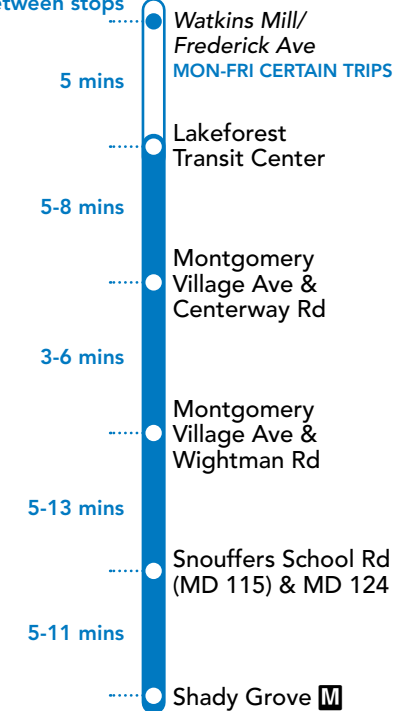

#### MONDAY THROUGH FRIDAY

SEE TIMEPOINT LOCATION ON ROUTE MAP

Shady Grove   
(East)  
Shouffers School Rd  
(MD 115) & MD 124  
Montgomery Village  
Ave & Wightman Rd  
Montgomery Village  
Ave & Centerway Rd  
Lakeforest  
Transit Center  
Watkins Mill/  
Frederick Ave

# 58

Approximate travel time between stops