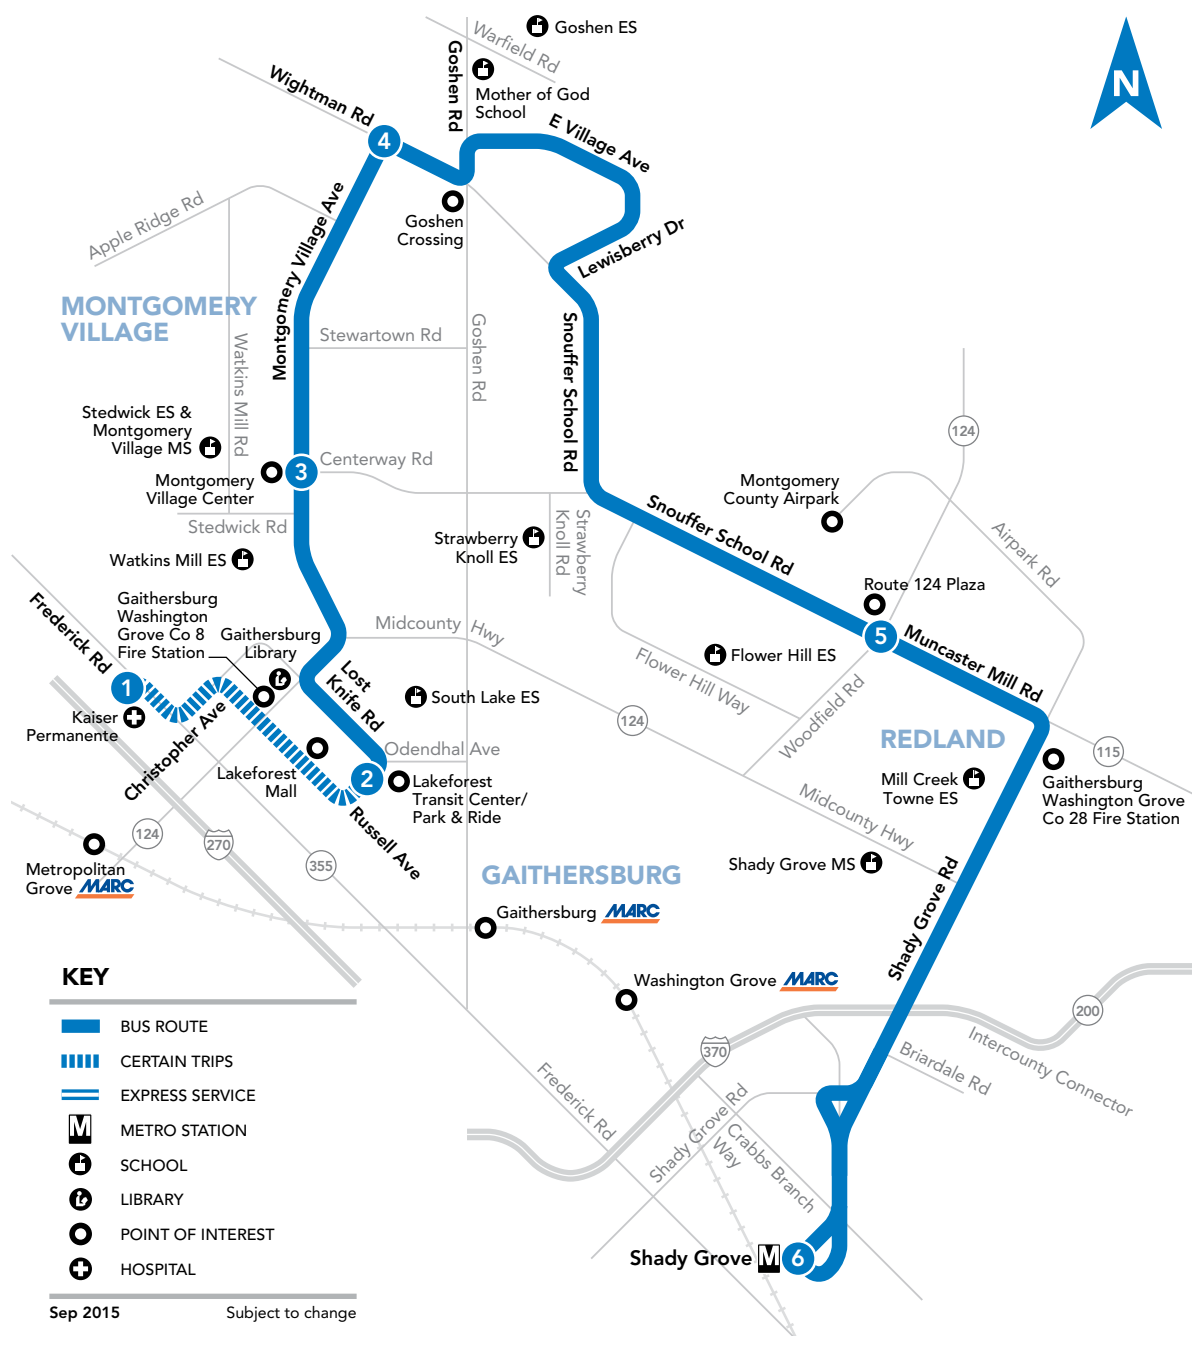

58

Watkins Mill/Frederick Ave – Lakeforest Transit Ctr – Montgomery Village – Snouffers School Road – Shady Grove Road – Shady Grove M

Sep 2015 Subject to change

58 To Shady Grove M

SUNDAY

SEE TIMEPOINT LOCATION ON ROUTE MAP

Lakeforest Transit Center
Montgomery Village Ave & Centerway Rd
Montgomery Village Ave & Wightman Rd
Snouffers School Rd (MD 115) & MD 124
Shady Grove (East) M

2	3	4	5	6
7:10	7:15	7:20	7:30	7:38
7:40	7:45	7:50	8:00	8:08
8:10	8:15	8:20	8:30	8:38
8:40	8:45	8:50	9:00	9:08
9:10	9:15	9:20	9:30	9:38
9:40	9:45	9:50	10:00	10:08
10:10	10:15	10:20	10:30	10:38
10:40	10:45	10:50	11:00	11:08
11:10	11:16	11:21	11:32	11:41
11:40	11:46	11:51	12:02	12:11
12:10	12:16	12:21	12:32	12:41
12:40	12:46	12:51	1:02	1:11
1:10	1:16	1:21	1:32	1:41
1:40	1:46	1:51	2:02	2:11
2:10	2:16	2:21	2:32	2:41
2:40	2:46	2:51	3:02	3:11
3:10	3:16	3:21	3:32	3:41
3:40	3:46	3:51	4:02	4:11
4:10	4:16	4:21	4:32	4:41
4:40	4:46	4:51	5:02	5:11
5:10	5:15	5:20	5:30	5:38
5:40	5:45	5:50	6:00	6:08
6:10	6:15	6:20	6:30	6:38
6:40	6:45	6:50	7:00	7:08
7:10	7:15	7:20	7:30	7:38

NOTES: AM PM

58 To Lakeforest Transit Center

SUNDAY

SEE TIMEPOINT LOCATION ON ROUTE MAP

Shady Grove (East) M
Snouffers School Rd (MD 115) & MD 124
Montgomery Village Ave & Wightman Rd
Montgomery Village Ave & Centerway Rd
Lakeforest Transit Center

6	5	4	3	2
8:00	8:07	8:18	8:22	8:27
8:30	8:37	8:48	8:52	8:57
9:00	9:07	9:18	9:22	9:27
9:30	9:37	9:48	9:52	9:57
10:00	10:07	10:18	10:22	10:27
10:30	10:38	10:49	10:53	10:59
11:00	11:08	11:19	11:23	11:29
11:30	11:38	11:49	11:53	11:59
12:00	12:08	12:19	12:23	12:29
12:30	12:38	12:49	12:53	12:59
1:00	1:08	1:19	1:23	1:29
1:30	1:38	1:49	1:53	1:59
2:00	2:08	2:19	2:23	2:29
2:30	2:38	2:49	2:53	2:59
3:00	3:08	3:19	3:23	3:29
3:30	3:38	3:49	3:53	3:59
4:00	4:08	4:19	4:23	4:29
4:30	4:38	4:49	4:53	4:59
5:00	5:08	5:19	5:23	5:29
5:30	5:38	5:48	5:52	5:58
6:00	6:08	6:18	6:22	6:28
6:30	6:38	6:48	6:52	6:58
7:00	7:08	7:18	7:22	7:28
7:30	7:38	7:48	7:52	7:58

NOTES: AM PM

WELCOME TO RIDE ON

RIDE ON is a community bus service operated by the Montgomery County Department of Transportation.

RIDE ON operates over 75 routes that serve all 13 Montgomery County Metrorail stations and 7 MARC stations.

For detailed information, or to have timetables mailed, call 311.

Outside Montgomery County.....240-777-0311
TTY (for hearing impaired).....301-251-4850

Visit our web site at:
www.rideonbus.com

Real Time information is available at:
www.rideonrealtime.com

Regular Mailing Address:
Montgomery County DOT
Division of Transit Services
101 Monroe Street, 5th Floor
Rockville, MD 20850

HOLIDAY SCHEDULE

New Year's Day..... Sunday Schedule
Martin Luther King, Jr. Day..... Special Schedule
Presidents' Day..... Special Schedule
Memorial Day..... Sunday Schedule
Independence Day..... Saturday Schedule
Labor Day..... Sunday Schedule
Columbus Day..... Weekday Schedule
Veterans Day..... Special Schedule
Thanksgiving Day..... Sunday Schedule
Christmas Day..... Sunday Schedule

For special schedules, consult our website,
www.rideonbus.com, or call 311