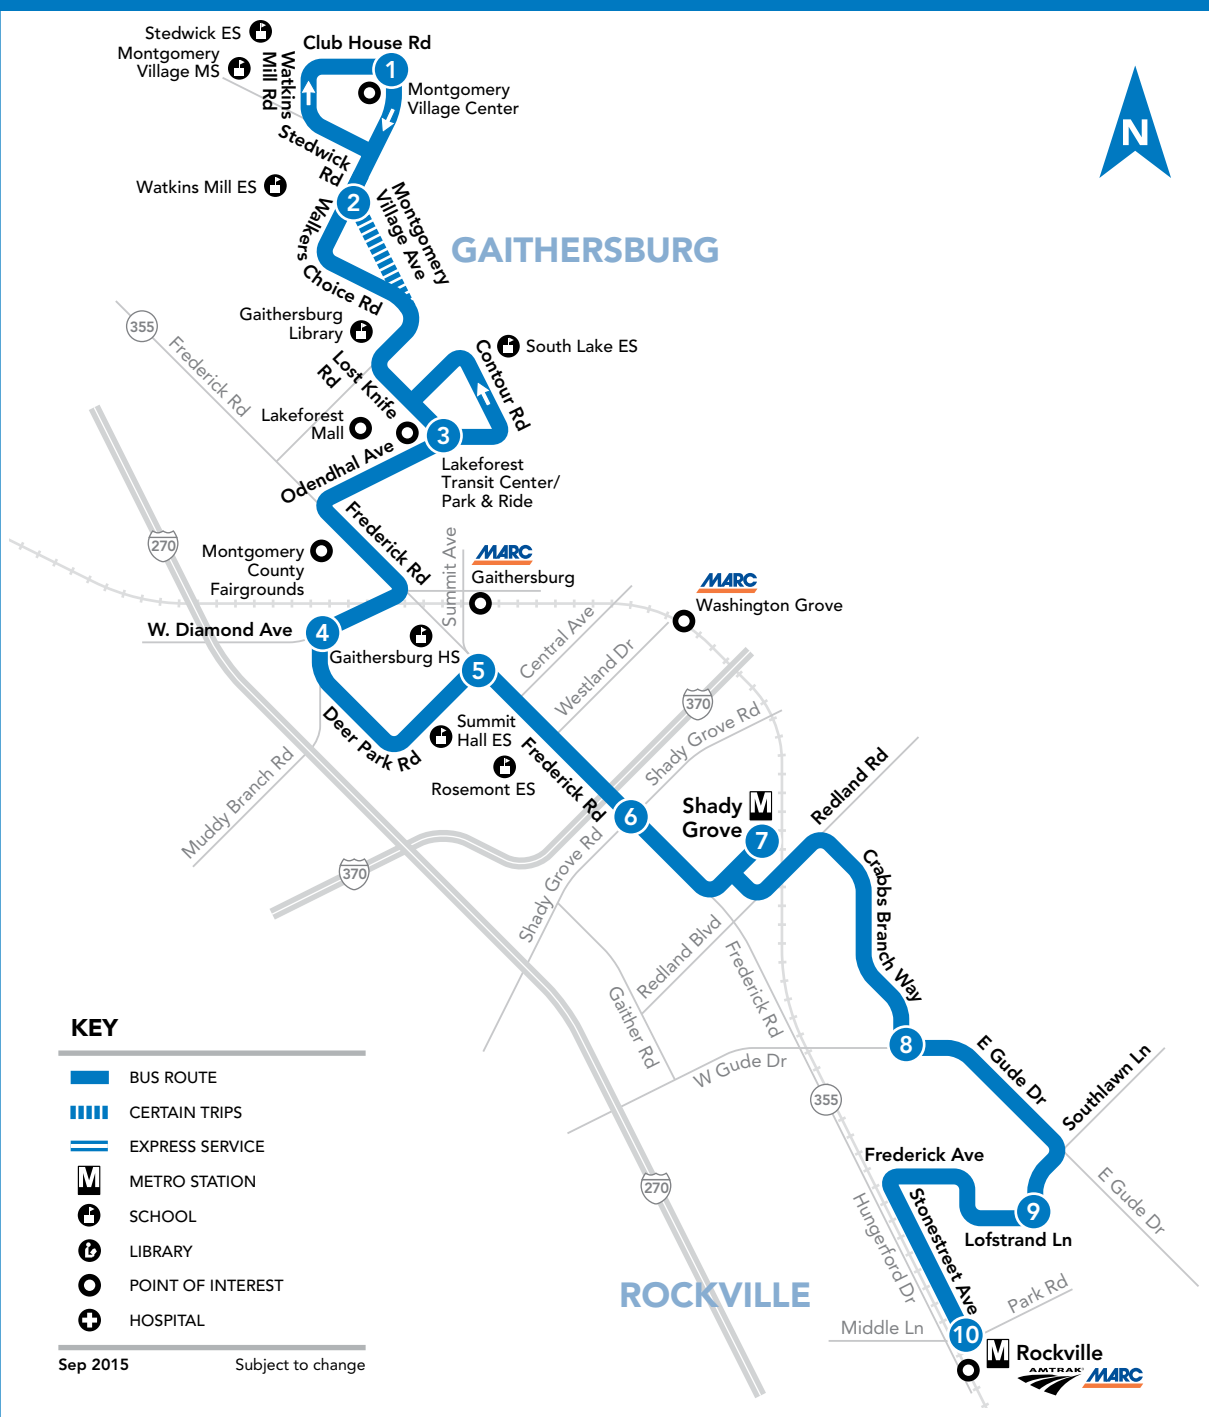

59

Montgomery Village Center – Lakeforest Transit Ctr –
Muddy Branch Road – West Deer Park –
Shady Grove M – Lincoln Park – Rockville M