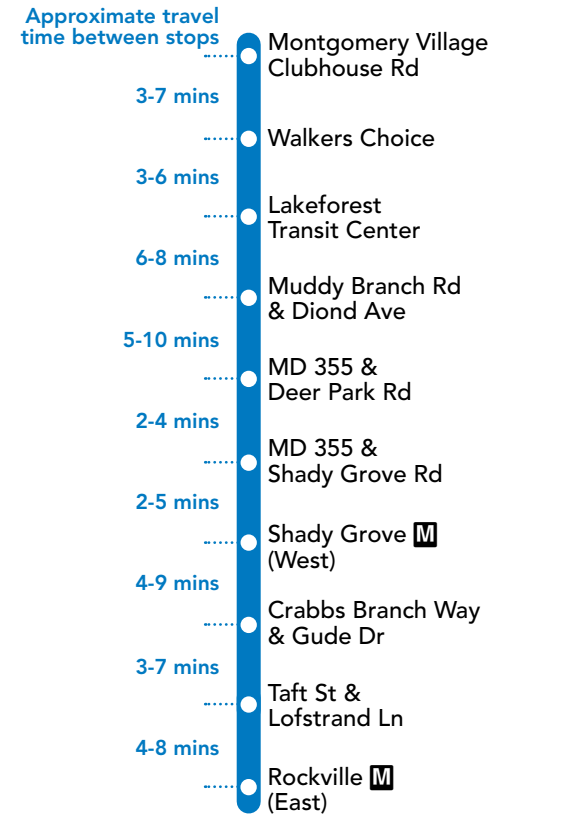

HOLIDAY SCHEDULE

- New Year's Day..... Sunday Schedule
- Martin Luther King, Jr. Day..... Special Schedule
- Presidents' Day..... Special Schedule
- Memorial Day..... Sunday Schedule
- Independence Day..... Saturday Schedule
- Labor Day..... Sunday Schedule
- Columbus Day..... Weekday Schedule
- Veterans Day..... Special Schedule
- Thanksgiving Day..... Sunday Schedule
- Christmas Day..... Sunday Schedule

For special schedules, consult our website,
www.rideonbus.com, or call 311

Like us on Facebook facebook.com/RideOnMCT Follow us on Twitter twitter.com/RideOnMCT

Subscribe to email alerts at www.montgomerycountymd.gov/govdelivery

Thank You for Riding with Us!

Printed on recycled paper with soy-based ink

EFFECTIVE: SEPTEMBER 20, 2015

59