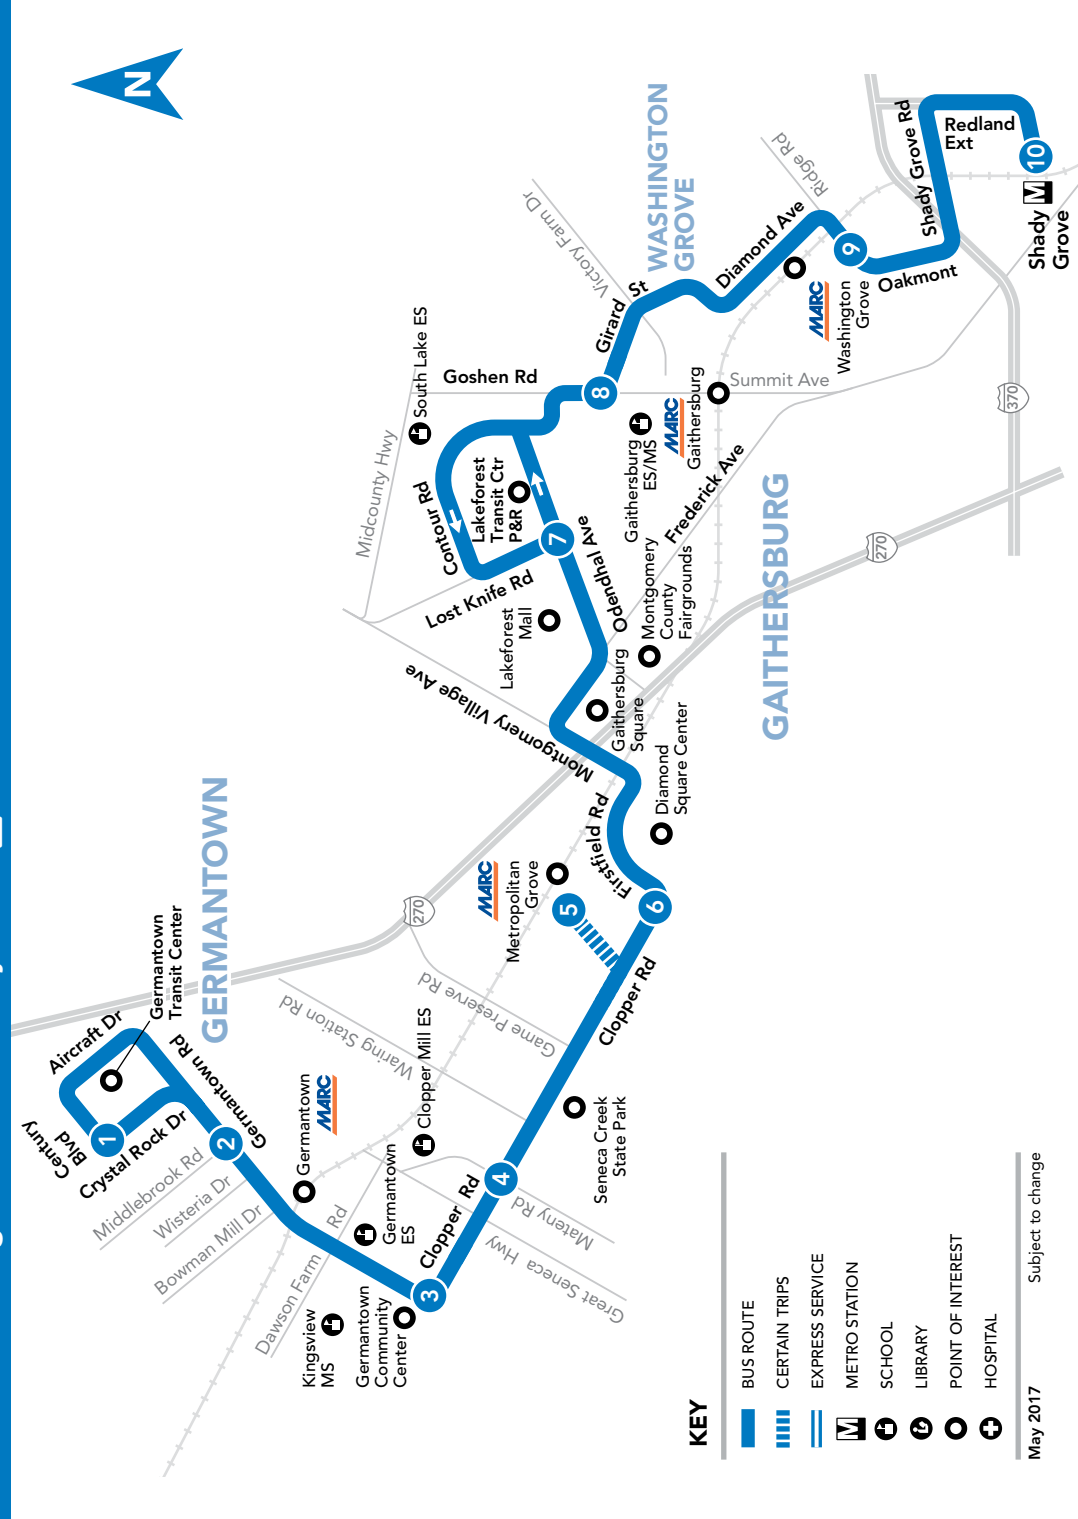

61 Germantown Transit Center (GTC) – Clopper Rd (MD 117) – Lakeforest Transit Center – Girard St – Washington Grove – Shady Grove

61 To Shady Grove M
SUNDAY

SEE TIMEPOINT LOCATION ON ROUTE MAP

1	2	3	4	6	7	8	9	10
6:30	6:32	6:37	6:39	6:45	6:53	6:56	7:01	7:07
7:00	7:02	7:07	7:09	7:15	7:23	7:26	7:31	7:37
7:30	7:32	7:37	7:39	7:45	7:53	7:56	8:01	8:07
8:00	8:02	8:07	8:09	8:15	8:23	8:26	8:31	8:37
8:30	8:32	8:37	8:39	8:45	8:53	8:56	9:01	9:07
9:00	9:02	9:07	9:09	9:15	9:23	9:26	9:31	9:37
9:30	9:32	9:37	9:39	9:45	9:53	9:56	10:01	10:07
10:00	10:02	10:07	10:09	10:15	10:23	10:26	10:31	10:37
10:30	10:32	10:39	10:43	10:51	11:01	11:04	11:09	11:15
11:00	11:02	11:09	11:13	11:21	11:31	11:34	11:39	11:45
11:30	11:32	11:39	11:43	11:51	12:01	12:04	12:09	12:15
12:00	12:02	12:09	12:13	12:21	12:31	12:34	12:39	12:45
12:30	12:32	12:39	12:43	12:51	1:01	1:04	1:09	1:15
1:00	1:02	1:09	1:13	1:21	1:31	1:34	1:39	1:45
1:30	1:32	1:39	1:43	1:51	2:01	2:04	2:09	2:15
2:00	2:02	2:09	2:13	2:21	2:31	2:34	2:39	2:45
2:30	2:32	2:39	2:43	2:51	3:01	3:04	3:09	3:15
3:00	3:02	3:09	3:13	3:21	3:31	3:34	3:39	3:45
3:30	3:32	3:39	3:43	3:51	4:01	4:04	4:09	4:15
4:00	4:02	4:09	4:13	4:21	4:31	4:34	4:39	4:45
4:30	4:32	4:38	4:41	4:47	4:56	4:59	5:04	5:10
5:00	5:02	5:08	5:11	5:17	5:26	5:29	5:34	5:40
5:30	5:32	5:38	5:41	5:47	5:56	5:59	6:04	6:10
6:00	6:02	6:08	6:11	6:17	6:26	6:29	6:34	6:40
6:30	6:32	6:38	6:41	6:47	6:56	6:59	7:04	7:10
7:00	7:02	7:08	7:11	7:17	7:26	7:29	7:34	7:40
7:30	7:32	7:37	7:39	7:44	7:53	7:56	8:00	8:06
8:00	8:02	8:07	8:09	8:14	8:23	8:26	8:30	8:36
8:30	8:32	8:37	8:39	8:44	8:53	8:56	9:00	9:06
9:15	9:17	9:22	9:24	9:29	9:38	9:41	9:45	9:51

NOTES: AM PM

Please arrive at your stop several minutes ahead of your bus' scheduled arrival. Since safe service is a priority at Ride On, buses may be delayed due to traffic or weather.

61 To Germantown Transit Center (GTC)
SUNDAY