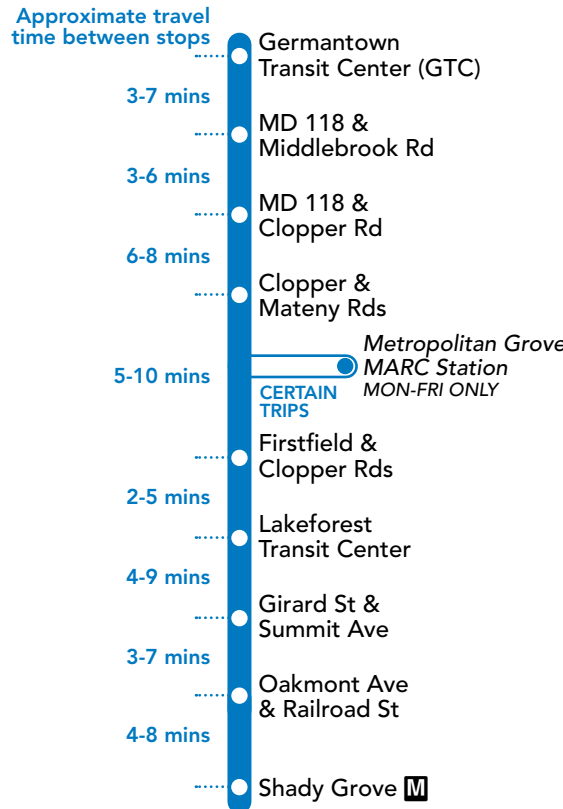

EFFECTIVE: MAY 14, 2017

SERVICE DAYS
DAILY

Ride On
Montgomery County Transit
Telephone 311
Online at www.rideonbus.com
Real Time Info at www.rideonrealtime.com