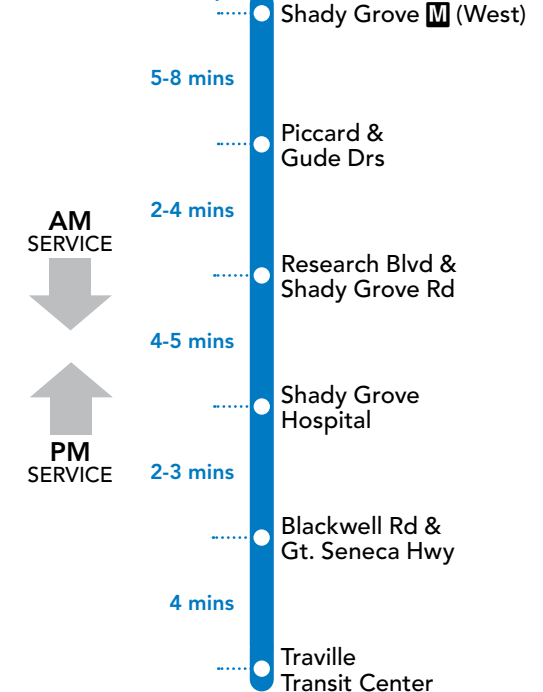

Thank You for Riding with Us!

Printed on recycled paper with soy-based ink

EFFECTIVE: MAY 14, 2017

66

Approximate travel time between stops

SERVICE DAYS

MONDAY - FRIDAY RUSH HOURS ONLY

Ride On