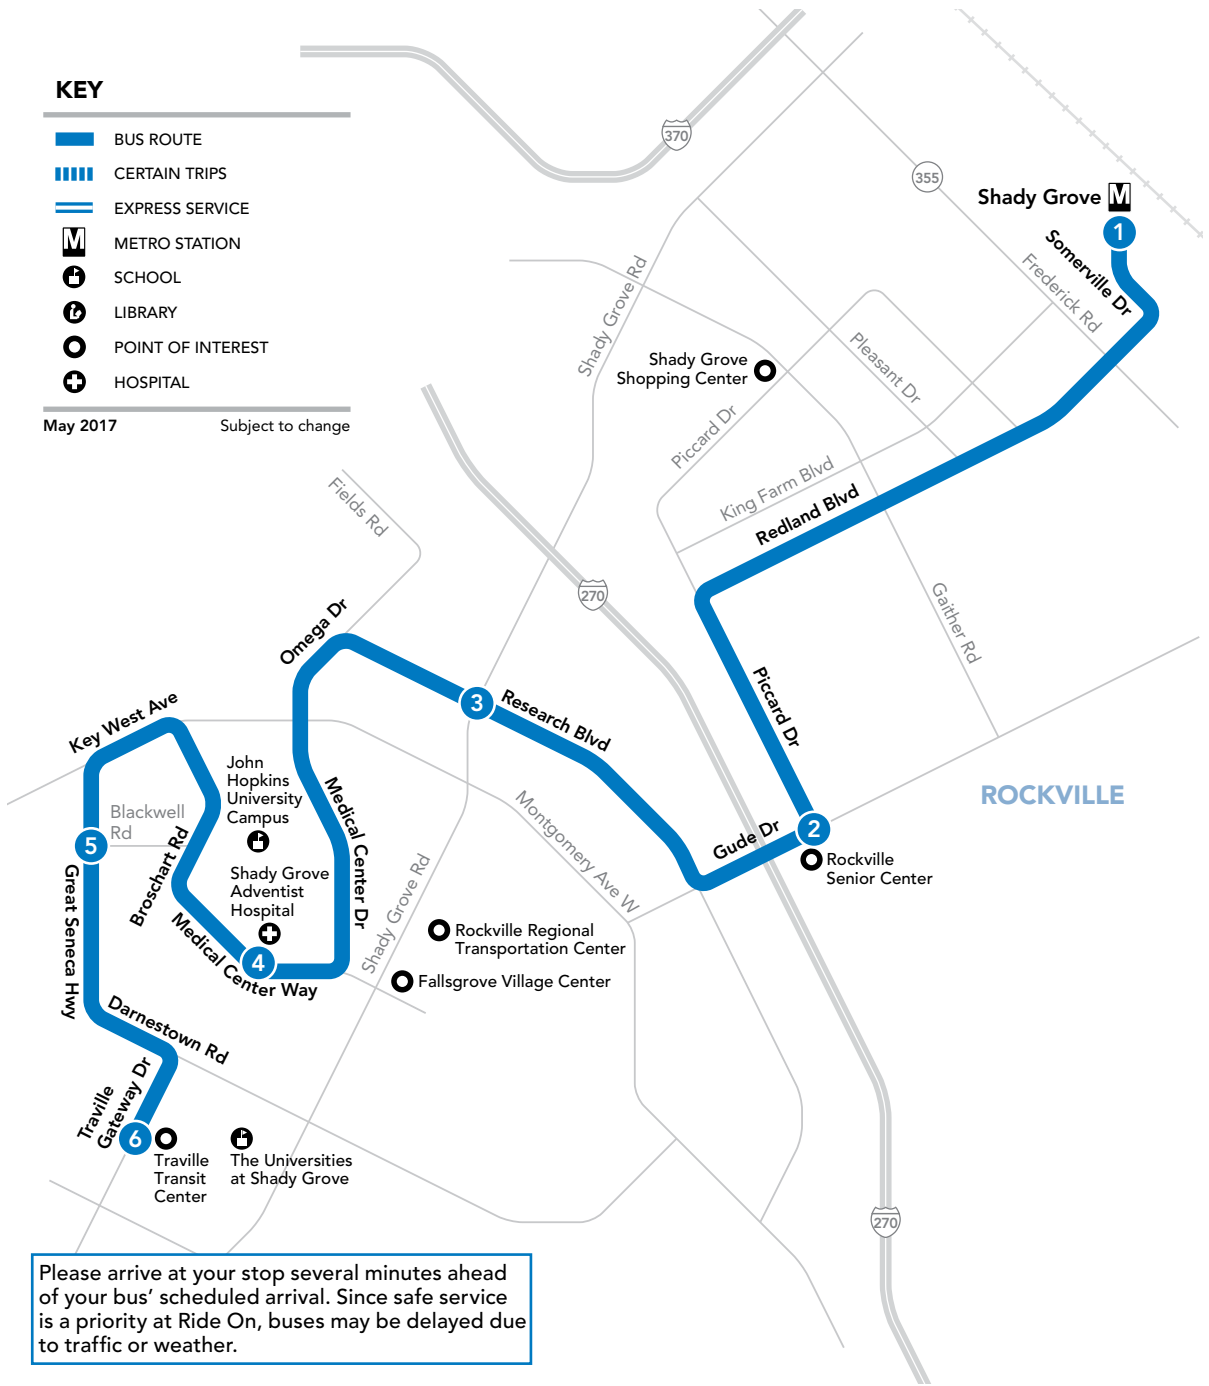

66

Shady Grove M (West) -
Piccard Dr - Research Blvd -
Shady Grove Hospital - Traville Transit Center

KEY

- █ BUS ROUTE
- ▤ CERTAIN TRIPS
- ▬ EXPRESS SERVICE
- M METRO STATION
- S SCHOOL
- L LIBRARY
- P POINT OF INTEREST
- H HOSPITAL

May 2017 Subject to change

Please arrive at your stop several minutes ahead of your bus' scheduled arrival. Since safe service is a priority at Ride On, buses may be delayed due to traffic or weather.

66 To Traville Transit Center

MONDAY THROUGH FRIDAY

SEE TIMEPOINT LOCATION ON ROUTE MAP

	Shady Grove M (West)	Piccard & Gude Drs	Research Blvd & Shady Grove Rd	Shady Grove Hospital	Blackwell Rd & Gt. Seneca Hwy	Traville Transit Center
1	5:30	5:35	5:40	5:44	5:49	5:51
2	6:00	6:06	6:10	6:16	6:21	6:24
3	6:30	6:36	6:40	6:46	6:51	6:54
4	7:00	7:06	7:10	7:16	7:21	7:24
5	7:30	7:36	7:40	7:46	7:51	7:54
6	8:00	8:06	8:10	8:16	8:21	8:24
	8:40	8:46	8:50	8:56	9:01	9:04

NOTES: AM Service Only AM

66 To Shady Grove M

MONDAY THROUGH FRIDAY

SEE TIMEPOINT LOCATION ON ROUTE MAP

	Traville Transit Center	Blackwell Rd & Gt. Seneca Hwy	Shady Grove Hospital	Research Blvd & Shady Grove Rd	Piccard & Gude Drs	Shady Grove M (West)
6	3:30	3:33	3:37	3:43	3:46	3:52
5	4:12	4:15	4:19	4:25	4:28	4:34
4	4:42	4:45	4:49	4:56	5:00	5:06
3	5:12	5:15	5:19	5:26	5:30	5:36
2	5:42	5:45	5:49	5:56	6:00	6:06
1	6:12	6:14	6:18	6:24	6:27	6:33
	6:50	6:52	6:56	7:02	7:05	7:11

NOTES: PM Service Only PM

HOW TO READ A TIMETABLE

- Find the schedule for the day of the week and the direction you wish to ride.
- Find the timepoints closest to your origin and destination. The timepoints are shown on the route map and indicate the time the bus is scheduled to be at the particular location. Your nearest bus stop may be between timepoints.
- Read down the column to see the times when a trip will be at the given timepoint. Read the times across to the right to see when the trip reaches other timepoints. If no time is shown, that trip does not serve that timepoint.

GUARANTEED RIDE HOME

When you take Metrobus, Metrorail and Ride On to work, you are eligible to participate in the free Commuter Connections Guaranteed Ride Home Program. To register and to receive program details call: Commuter Services at **301-770-POOL(7665)**.

METROACCESS

Alternative paratransit service to this Ride On route for people with certified disabilities is available. Call MetroAccess at **301-562-5360**.