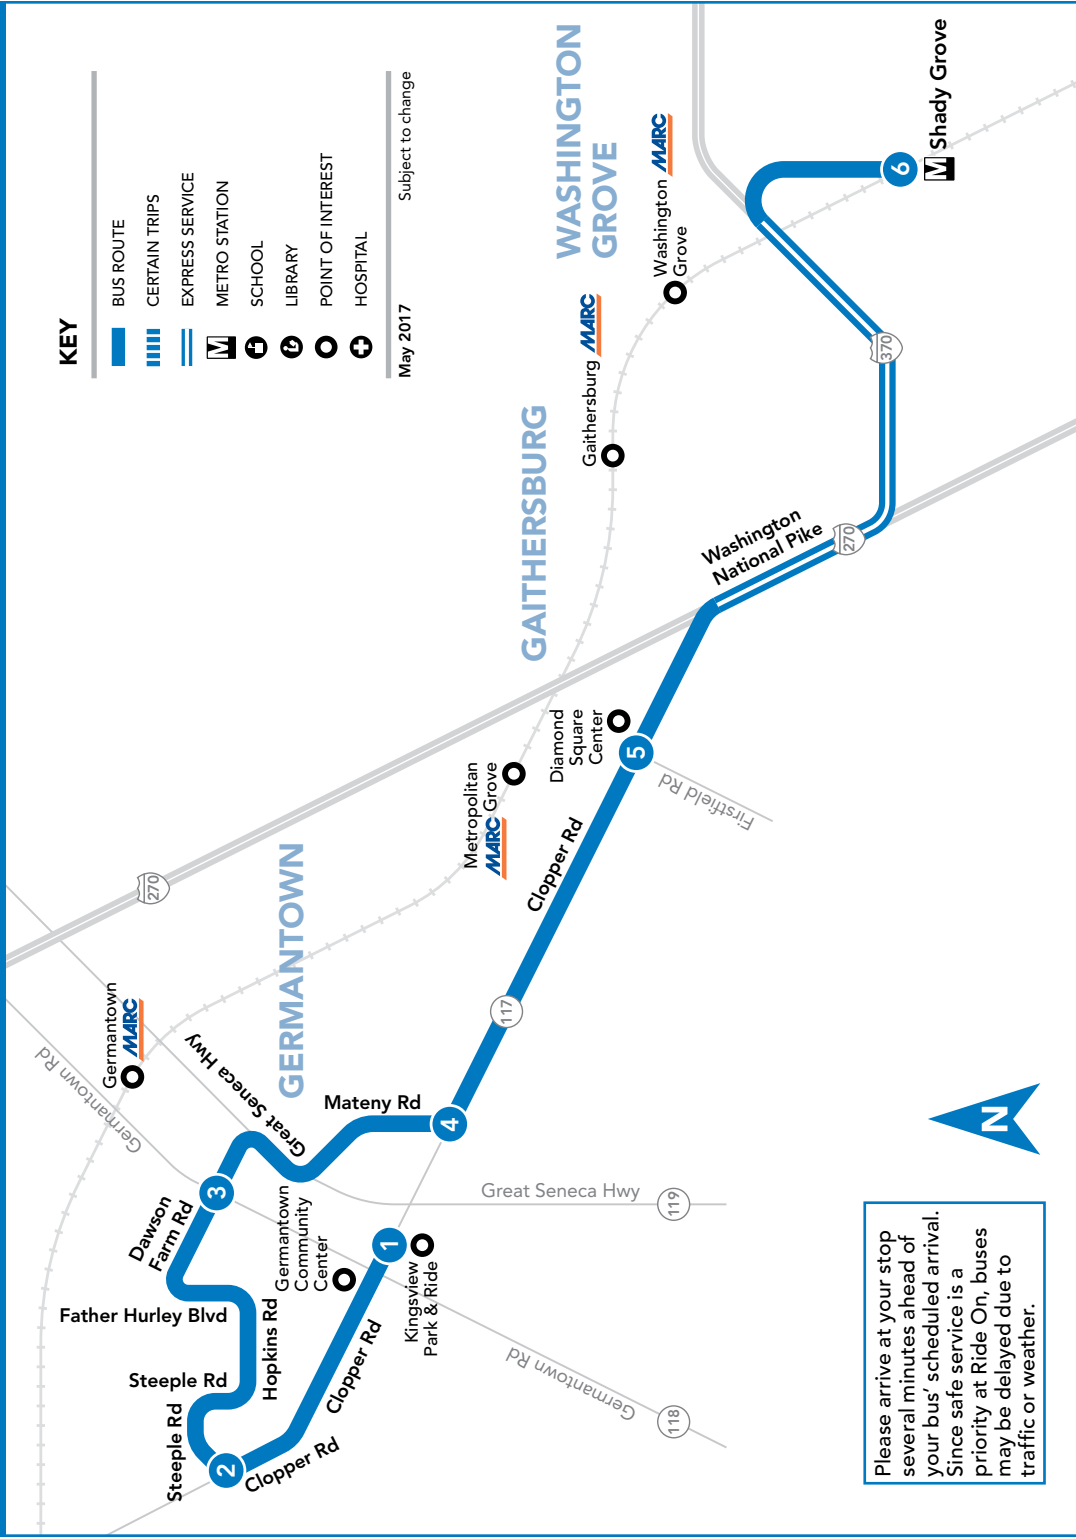

71

Kingsview Park & Ride – Steeple Rd – Dawson Farm Rd – Mateny Rd – Clopper Rd (MD 117) – I-270 & I-370 Express – Shady Grove 

KEY

-  BUS ROUTE
-  CERTAIN TRIPS
-  EXPRESS SERVICE
-  METRO STATION
-  SCHOOL
-  LIBRARY
-  POINT OF INTEREST
-  HOSPITAL

May 2017

Subject to change

Please arrive at your stop several minutes ahead of your bus' scheduled arrival. Since safe service is a priority at Ride On, buses may be delayed due to traffic or weather.

71 To Shady Grove (AM service only)

MONDAY THROUGH FRIDAY

SEE TIMEPOINT LOCATION ON ROUTE MAP

	1	2	3	4	5	6
Kingsview Park & Ride	5:14	5:16	5:23	5:28	5:33	5:41
Steeple Rds	5:49	5:51	5:58	6:03	6:08	6:16
Clopper & Mateny Rds	6:19	6:22	6:29	6:35	6:42	6:54
Dawson Farm Rd & MD 118	6:49	6:52	6:59	7:05	7:12	7:24
Clopper & Firstfield Rds	7:19	7:22	7:29	7:35	7:42	7:54
Shady Grove 	7:49	7:52	7:59	8:05	8:12	8:24
	8:19	8:21	8:28	8:34	8:41	8:50
	AM					

NOTES:

71 To Kingsview Park & Ride (PM service only)

MONDAY THROUGH FRIDAY

SEE TIMEPOINT LOCATION ON ROUTE MAP

	6	5	4	3	2	1
Shady Grove 	3:18	3:28	3:34	3:38	3:45	3:49
Clopper & Firstfield Rds	3:48	3:58	4:04	4:08	4:15	4:19
Clopper & Mateny Rds	4:18	4:29	4:36	4:40	4:47	4:51
Dawson Farm Rd & MD 118	4:48	4:59	5:06	5:10	5:17	5:21
Clopper & Firstfield Rds	5:18	5:29	5:37	5:41	5:49	5:53
Clopper & Mateny Rds	5:48	5:59	6:07	6:11	6:19	6:23
Kingsview Park & Ride	6:18	6:29	6:37	6:41	6:49	6:53
	6:48	6:59	7:05	7:09	7:16	7:19
	7:20	7:31	7:37	7:41	7:48	7:51
	PM					