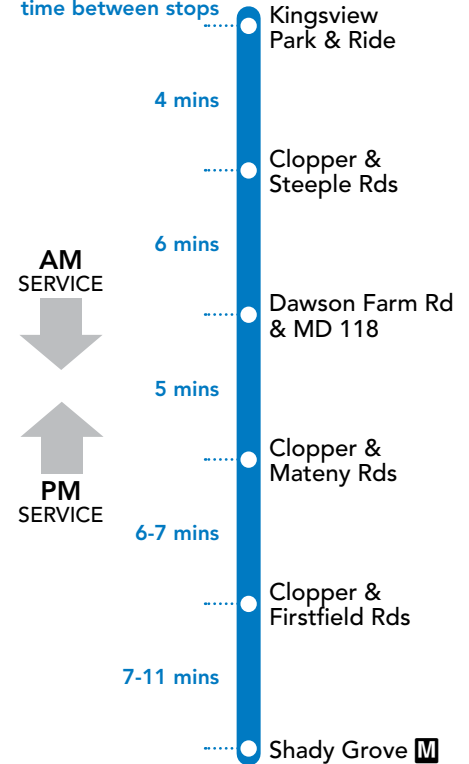

Thank You for Riding with Us!

♻️ Printed on recycled paper with soy-based ink

EFFECTIVE: MAY 14, 2017

71

Approximate travel time between stops

SERVICE DAYS

MONDAY - FRIDAY

Ride On