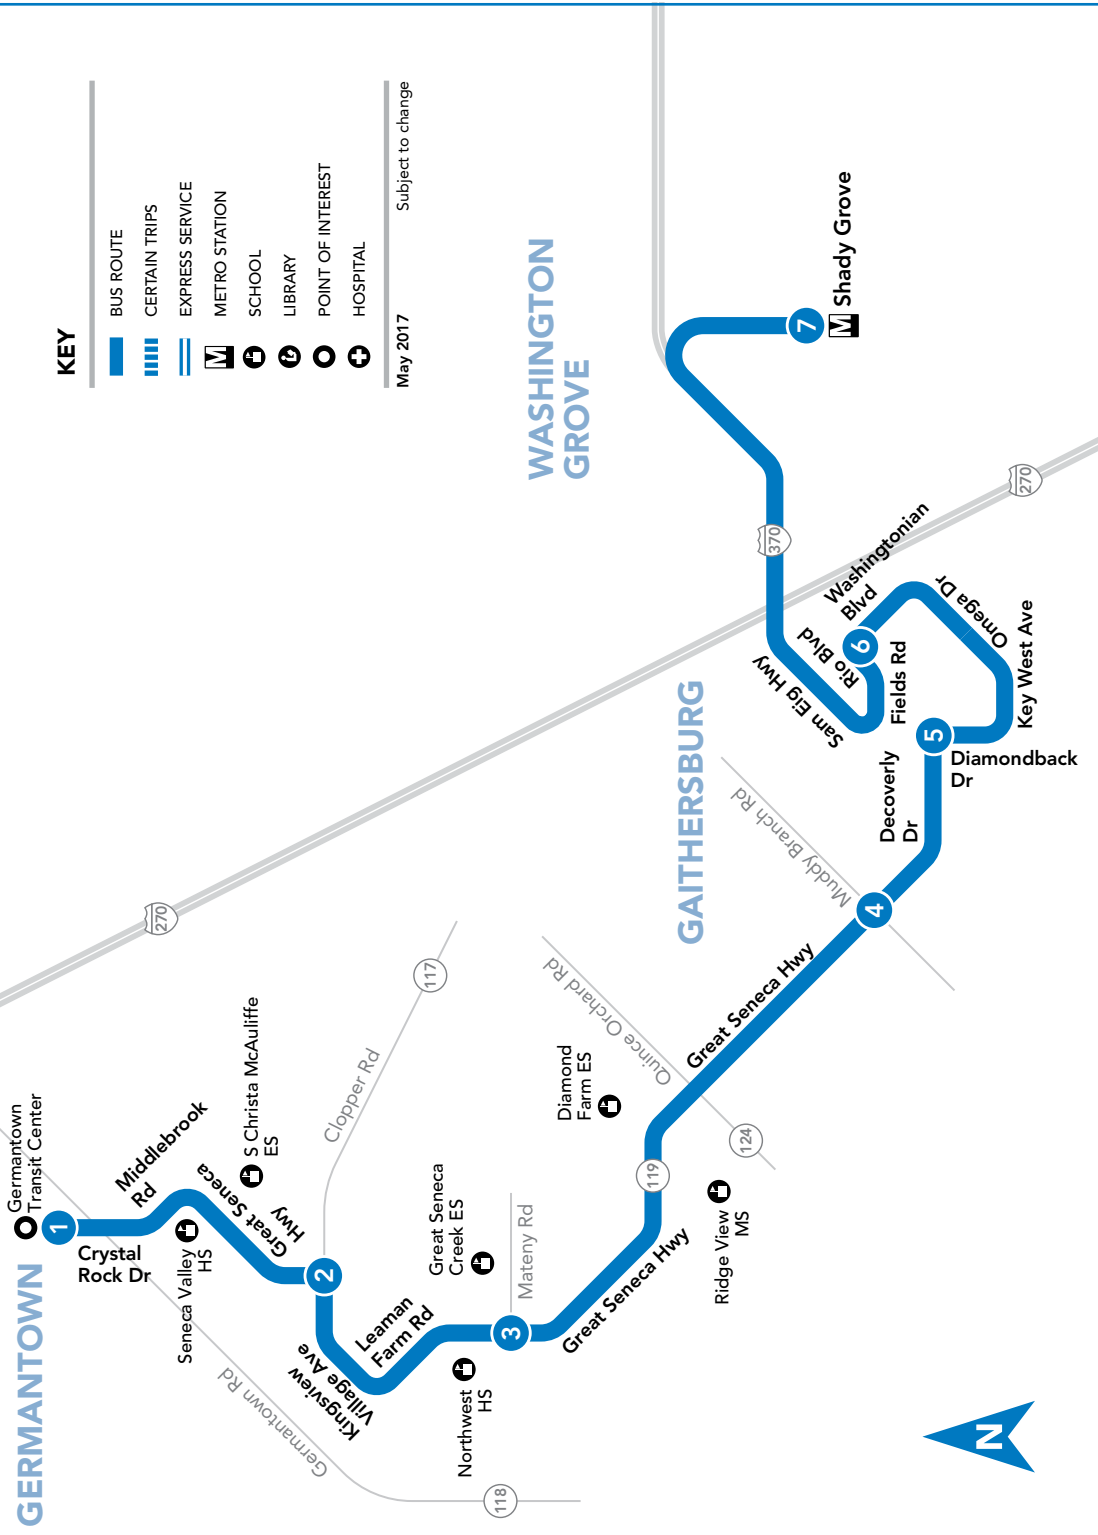

GUARANTEED RIDE HOME

When you take Metrobus, Metrorail and Ride On to work, you are eligible to participate in the free Commuter Connections Guaranteed Ride Home Program. To register and to receive program details call: Commuter Services at **301-770-POOL(7665)**.

METROACCESS

Alternative paratransit service to this Ride On route for people with certified disabilities is available. Call MetroAccess at **301-562-5360**.

HOW TO RIDE A BUS

Check schedule for timepoint nearest your location. Wait at the blue and white **RIDE ON** bus stop sign. Arrive several minutes before scheduled time. Have exact fare ready (drivers do not make change).

- Not all stops are listed on a public timetable.
- If you are unfamiliar with your stop, sit or stand behind the line near the front of the bus and ask the bus driver to notify you when your stop is approaching.
- Ask the bus driver if you are not sure if the bus goes to your stop.
- If you have internet access (at home or somewhere else, such as a public library), it may be easier for you to use an online trip planner rather than a paper timetable.
- Be mindful of changes in the schedule, for holidays or bad weather.
- Please observe the following rules for all patrons: No eating, drinking, or smoking.
- Electronic devices may be played with earphones set at *low level*.

WELCOME TO RIDE ON

RIDE ON is a community bus service operated by the Montgomery County Department of Transportation.

RIDE ON operates over 75 routes that serve all 13 Montgomery County Metrorail stations and 7 MARC stations.

For detailed information, or to have timetables mailed, call **311**.

Outside Montgomery County **240-777-0311**
TTY (for hearing impaired) **301-251-4850**

Visit our web site at:
www.rideonbus.com

Real Time information is available at:
www.rideonrealtime.com