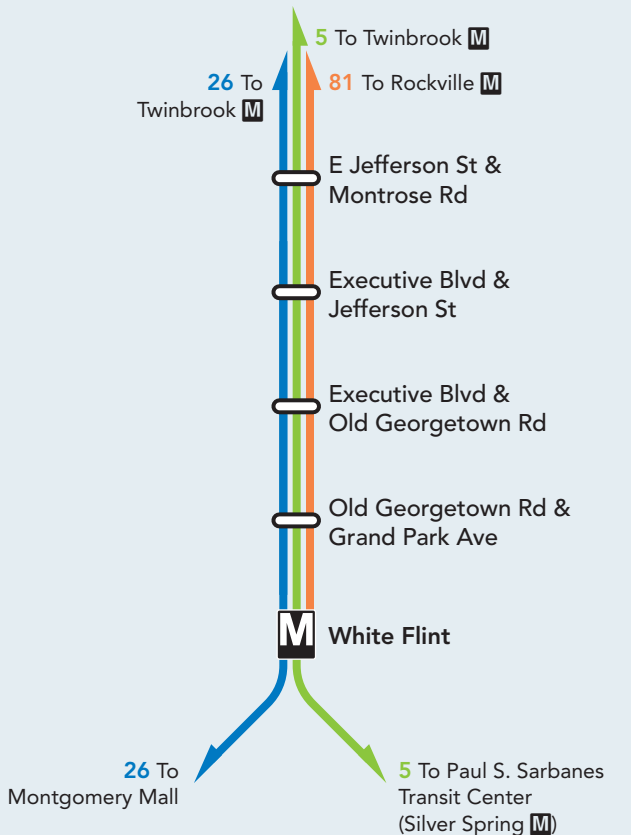

R Ride On
Montgomery County Transit
Telephone **311**
Online at www.rideonbus.com
Real Time Info at www.rideonrealtime.com