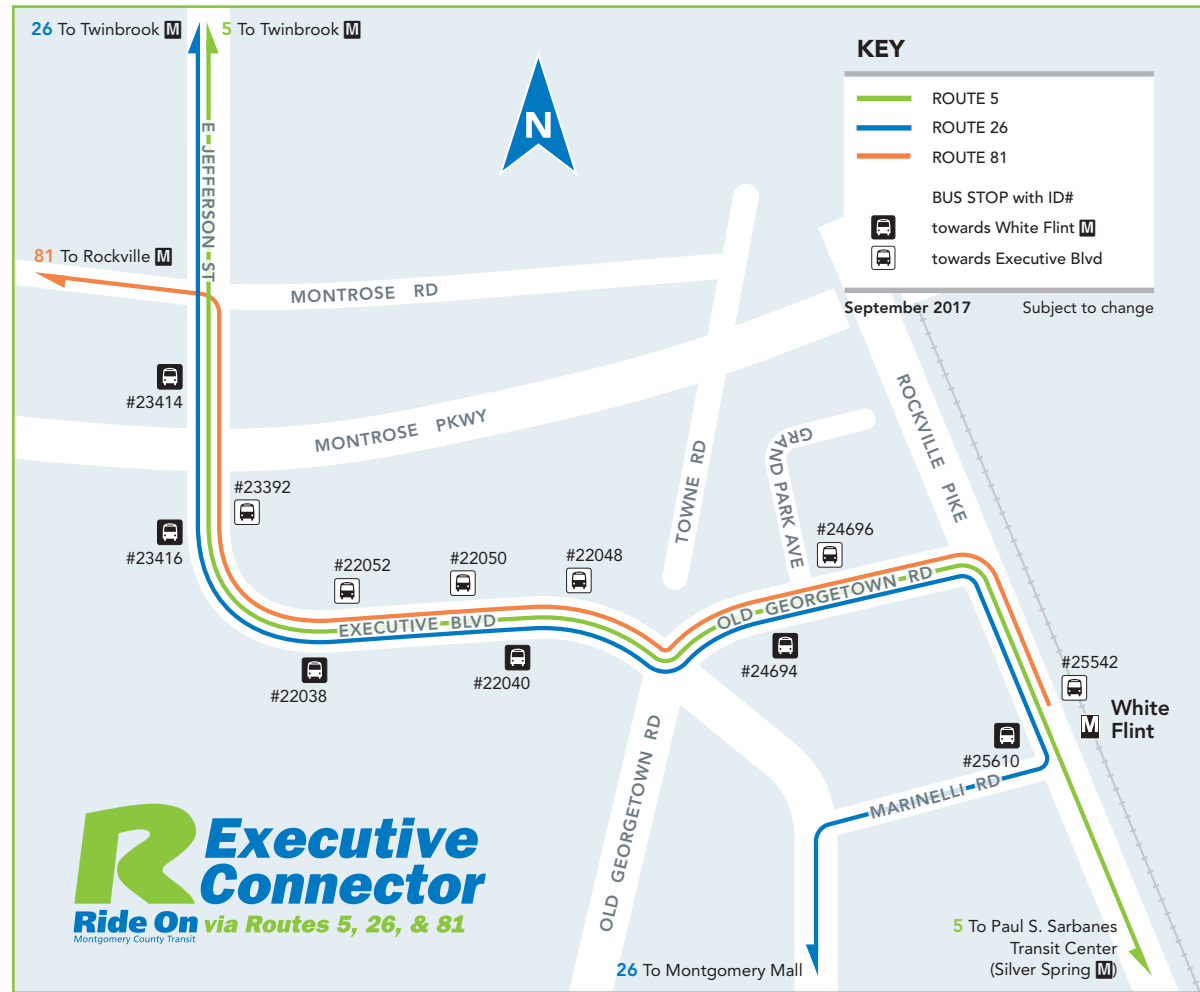

## Ride the Executive Connector

Do you work on Executive Boulevard or East Jefferson Street between Old Georgetown and Montrose Roads?

Ride On is making it even easier to get there from Metrorail via the Ride On Executive Connector.

The Executive Connector combines three Ride On routes – the **5**, **26**, and **81** – with specially timed service to get you where you want to go quickly and easily.

Buses depart from both the White Flint and Twinbrook Metrorail stations every 10 minutes during the AM and PM peak periods.

Traveling at other times? Service is available from early in the morning to late at night.

There are 12 bus stops along Executive Boulevard and East Jefferson Street between Old Georgetown and Montrose Roads.

## WELCOME TO RIDE ON

**RIDE ON** is a community bus service operated by the Montgomery County Department of Transportation.

**RIDE ON** operates over 75 routes that serve all 13 Montgomery County Metrorail stations and 7 MARC stations.