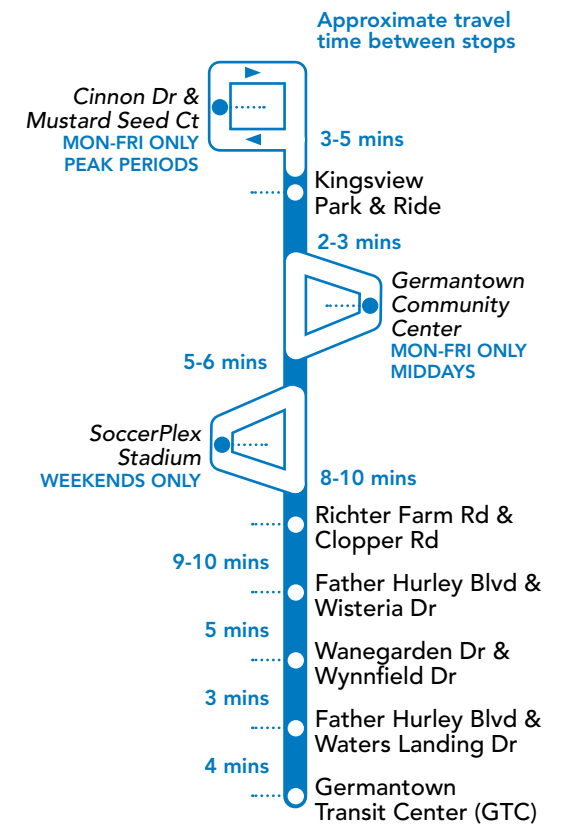

HOLIDAY SCHEDULE

- New Year's Day..... Sunday Schedule
- Martin Luther King, Jr. Day..... Special Schedule
- Presidents' Day..... Special Schedule
- Memorial Day..... Sunday Schedule
- Independence Day..... Saturday Schedule
- Labor Day..... Sunday Schedule
- Columbus Day..... Weekday Schedule
- Veterans Day..... Special Schedule
- Thanksgiving Day..... Sunday Schedule
- Christmas Day..... Sunday Schedule

For special schedules, consult our website,
www.rideonbus.com, or call 311

Like us on Facebook [facebook.com/RideOnMCT](https://www.facebook.com/RideOnMCT) Follow us on Twitter twitter.com/RideOnMCT

Subscribe to email alerts at www.montgomerycountymd.gov/govdelivery

Thank You for Riding with Us!

Printed on recycled paper with soy-based ink

EFFECTIVE: SEPTEMBER 20, 2015

98

SERVICE DAYS
DAILY