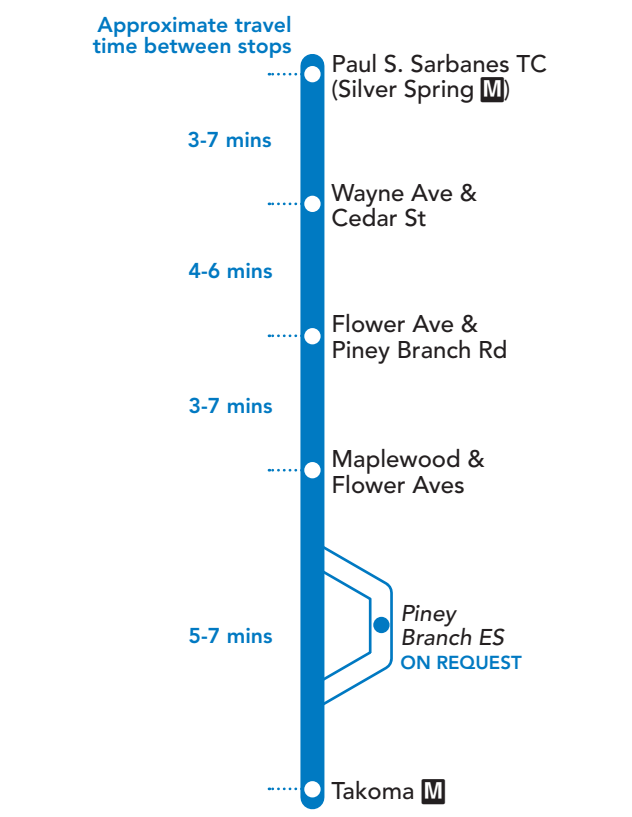

HOLIDAY SCHEDULE

Weekday Schedule operates on Columbus Day
Saturday Schedule operates on Independence Day
Sunday Schedule operates on New Year's Day, Memorial Day, Labor Day, Thanksgiving Day, Christmas Day
Special Schedule operates on MLK, Jr. Day, Presidents' Day, Veterans Day

Like us on Facebook facebook.com/RideOnMCT Follow us on Twitter twitter.com/RideOnMCT

Subscribe to email alerts at www.montgomerycountymd.gov/govdelivery

Subscribe to text alerts by texting MONTGOMERY RIDEON to 468311

YouTube youtube.com/RideOnMCT

Thank You for Riding with Us!

Printed on recycled paper with soy-based ink

Effective During Purple Line Construction

12