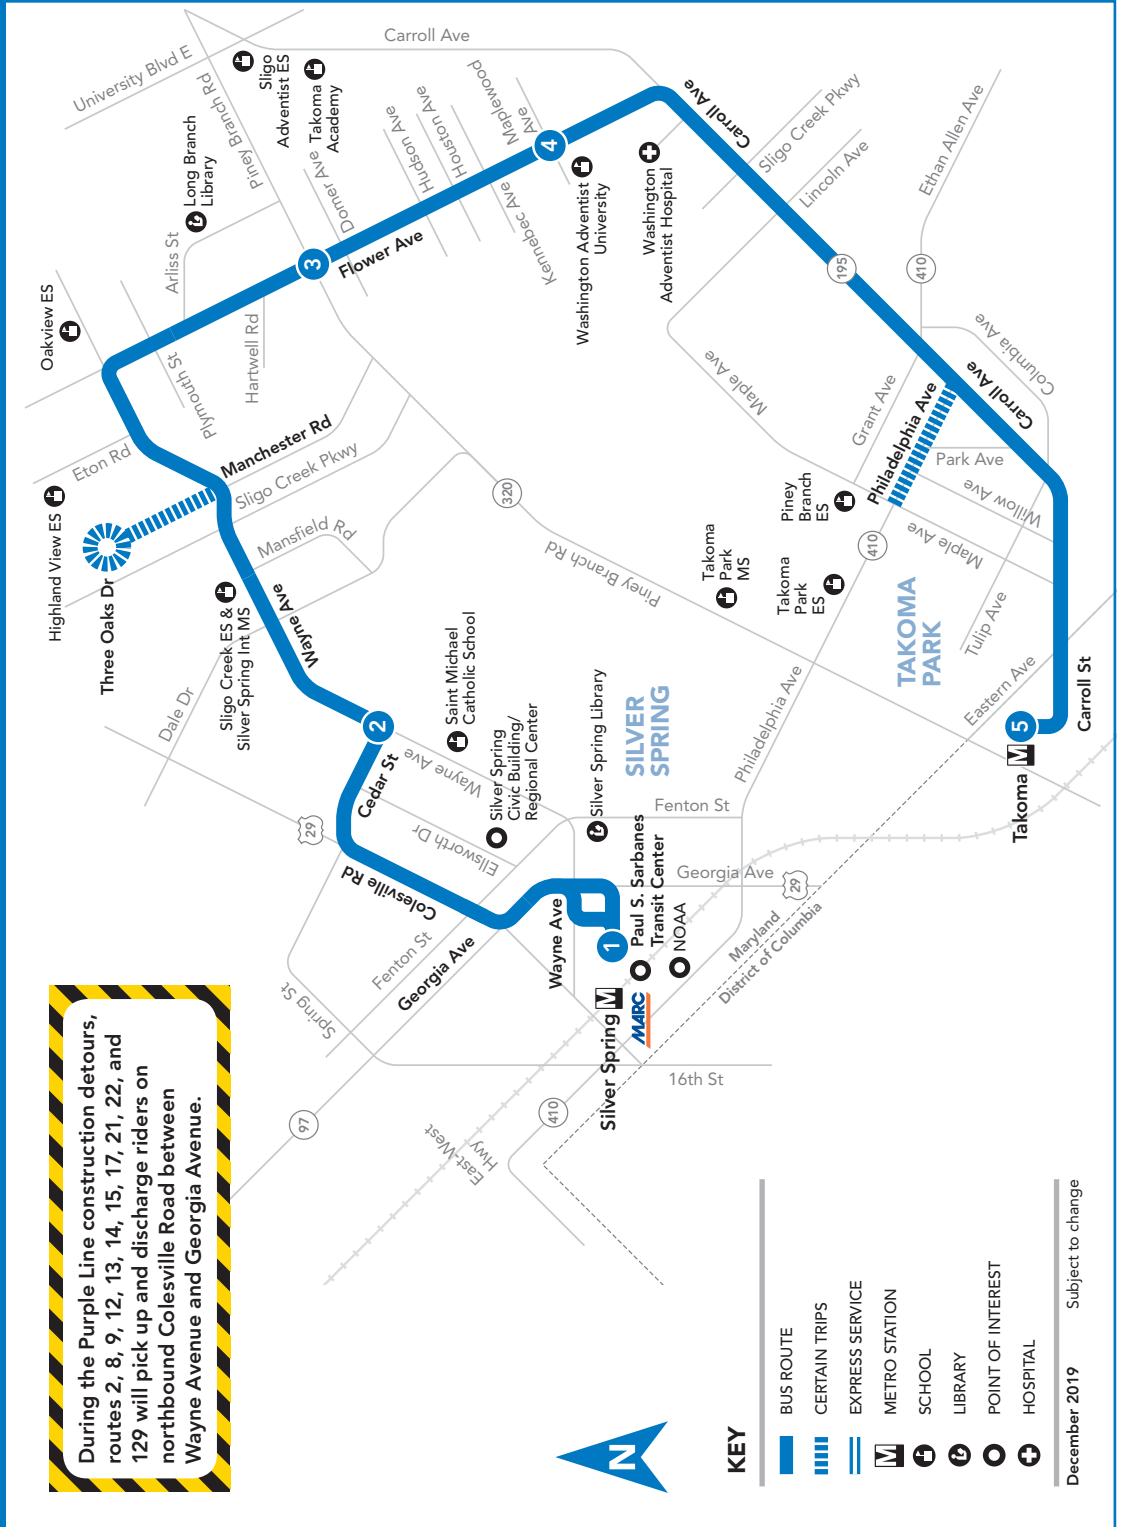

During the Purple Line construction detours, routes 2, 8, 9, 12, 13, 14, 15, 17, 21, 22, and 129 will pick up and discharge riders on northbound Colesville Road between Wayne Avenue and Georgia Avenue.

NOTES:
• Trip serves Maple Ave (Piney Branch Elementary School) on request.
* During the Purple Line construction detours, routes 2, 8, 9, 12, 13, 14, 15, 17, 21, 22, and 129 will pick up and discharge riders on northbound Colesville Road between Wayne Avenue and Georgia Avenue.

HOW TO READ A TIMETABLE

- Find the schedule for the day of the week and the direction you wish to ride.
- Find the timepoints closest to your origin and destination. The timepoints are shown on the route map and indicate the time the bus is scheduled to be at the particular location. Your nearest bus stop may be between timepoints.
- Read down the column to see the times when a trip will be at the given timepoint. Read the times across to the right to see when the trip reaches other timepoints. If no time is shown, that trip does not serve that timepoint.