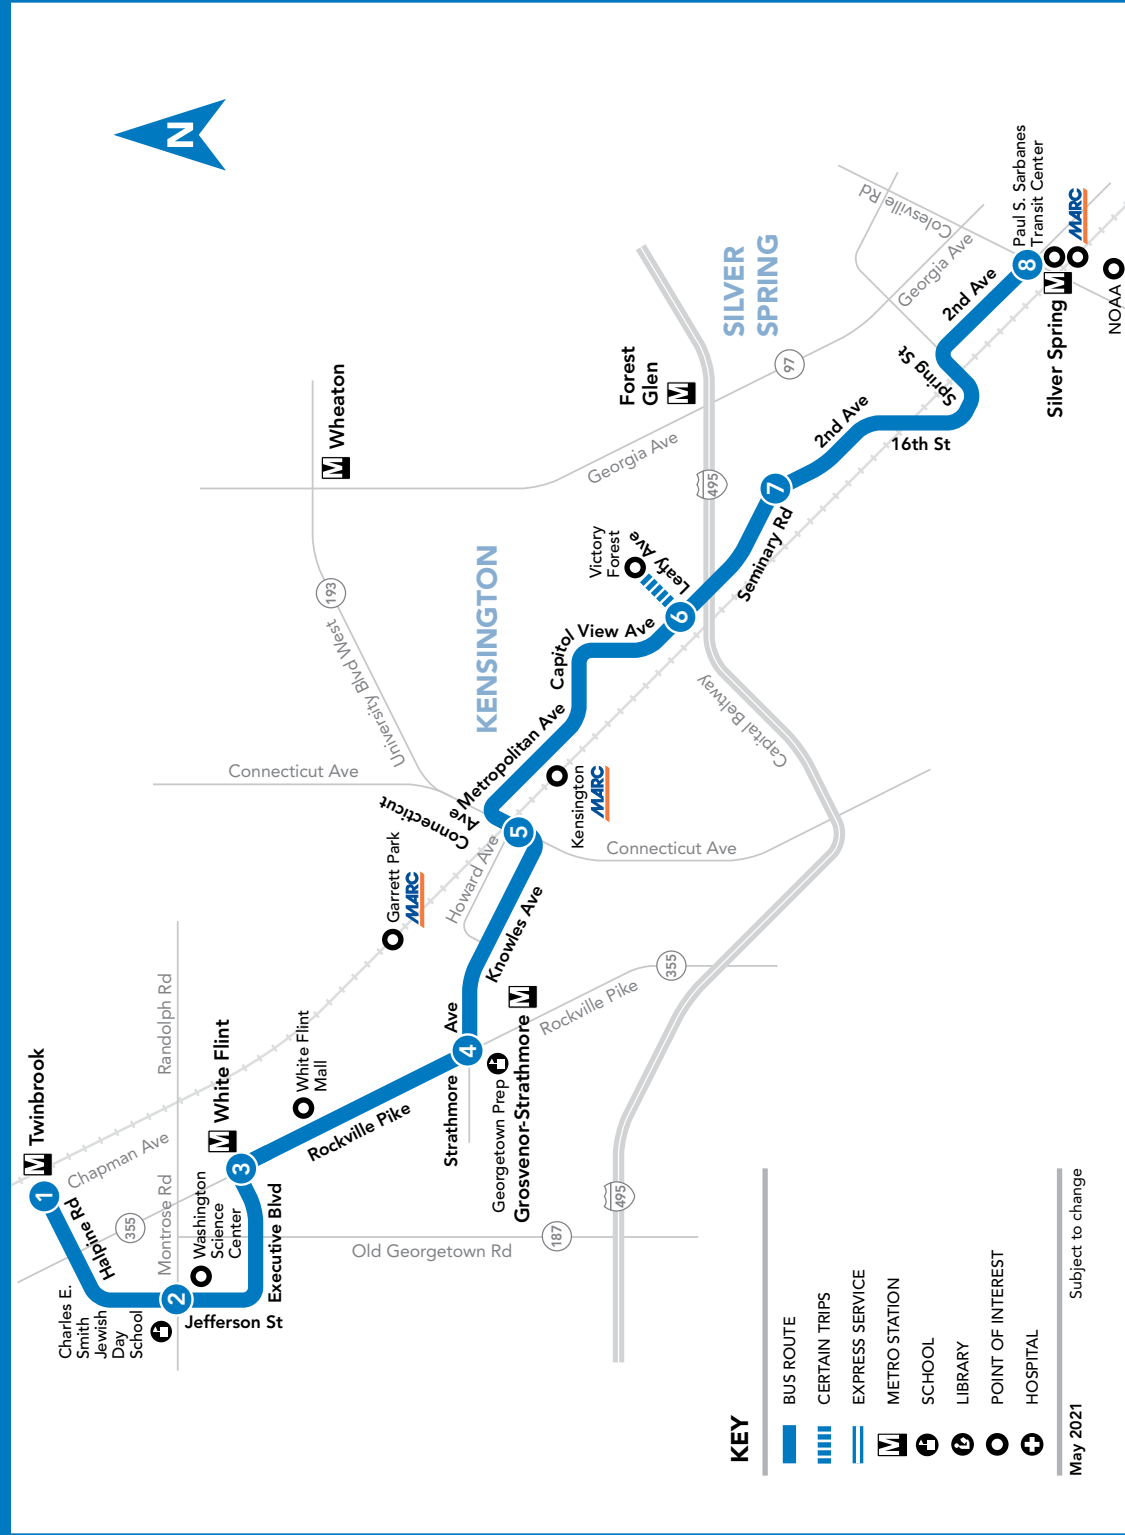

# 5 Ride On

Montgomery County Transit

**5** Twinbrook M – White Flint M – Grosvenor-Strathmore M – Garrett Park – Kensington – Paul S. Sarbanes TC (Silver Spring M)