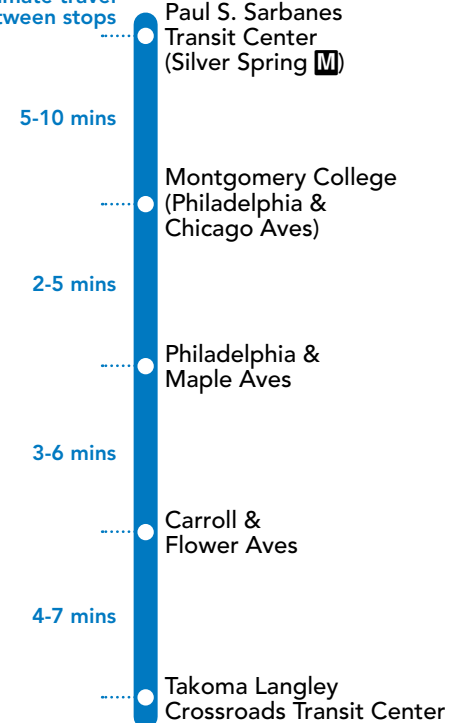

YouTube youtube.com/RideOnMCT
Instagram instagram.com/RideOnMCT

Thank You for Riding with Us!

Printed on recycled paper with soy-based ink

EFFECTIVE: MAY 9, 2021

17

Approximate travel time between stops

SERVICE DAYS