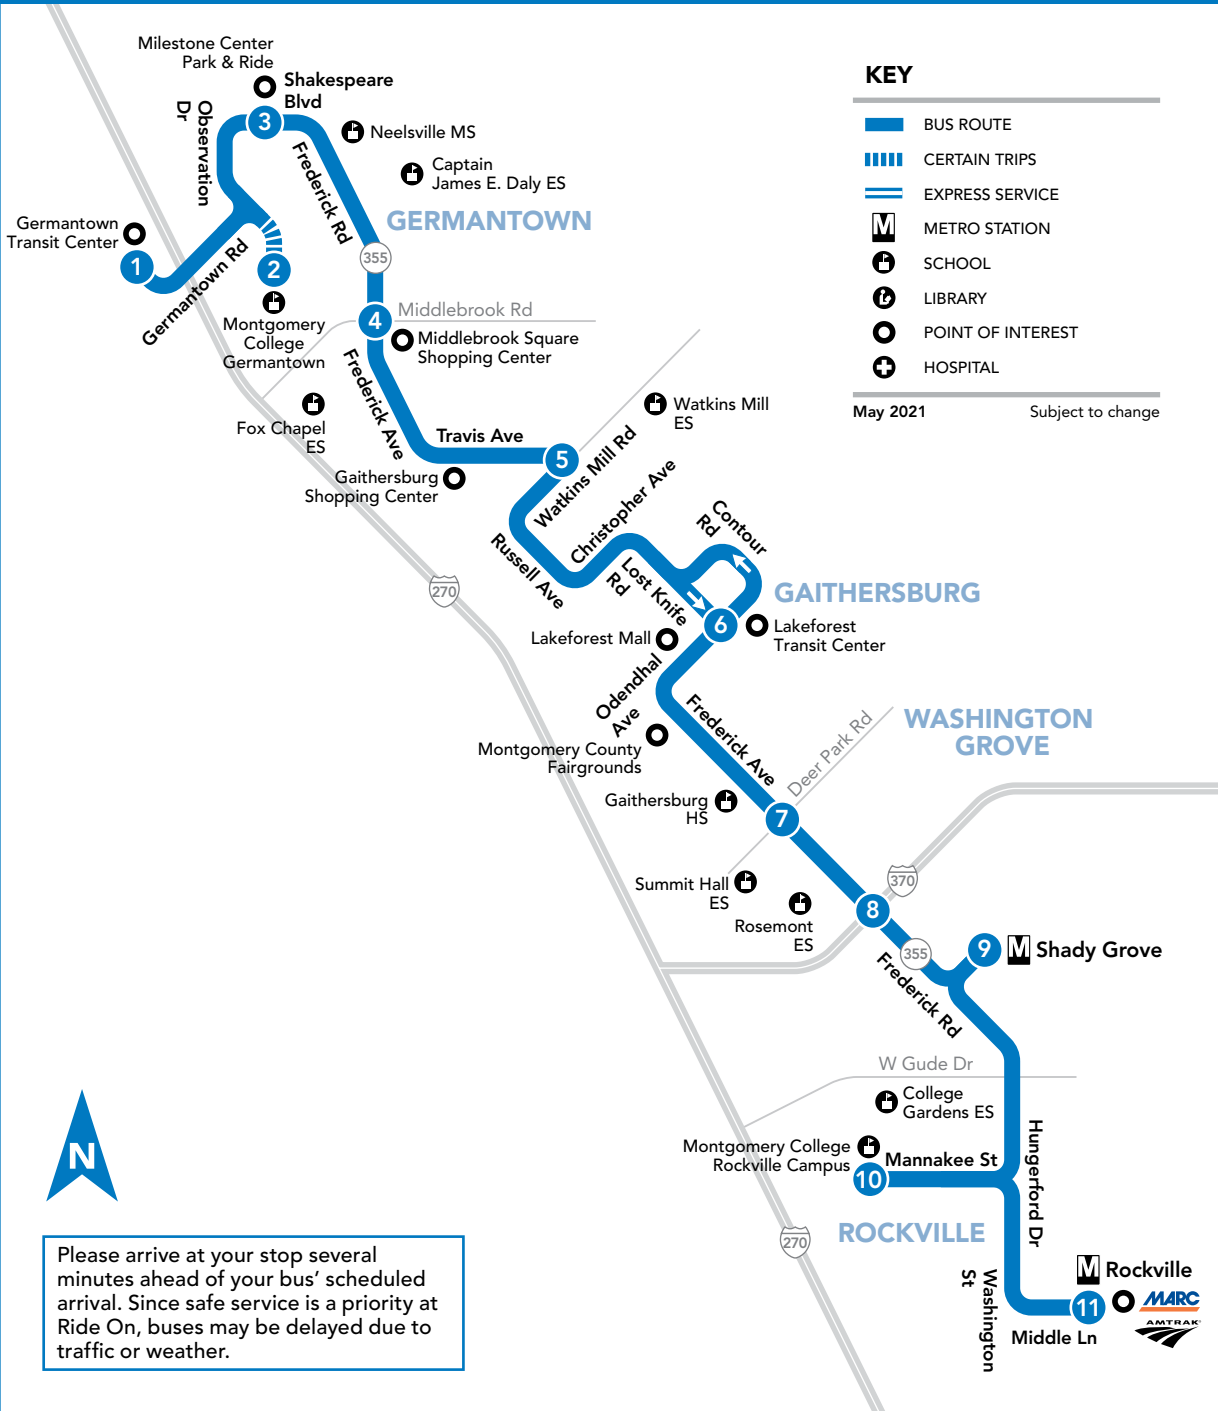

55

Germantown Transit Center (GTC) – Montgomery College (Germantown) - Milestone Ctr – Lakeforest TC – Shady Grove M – Rockville M

Please arrive at your stop several minutes ahead of your bus' scheduled arrival. Since safe service is a priority at Ride On, buses may be delayed due to traffic or weather.