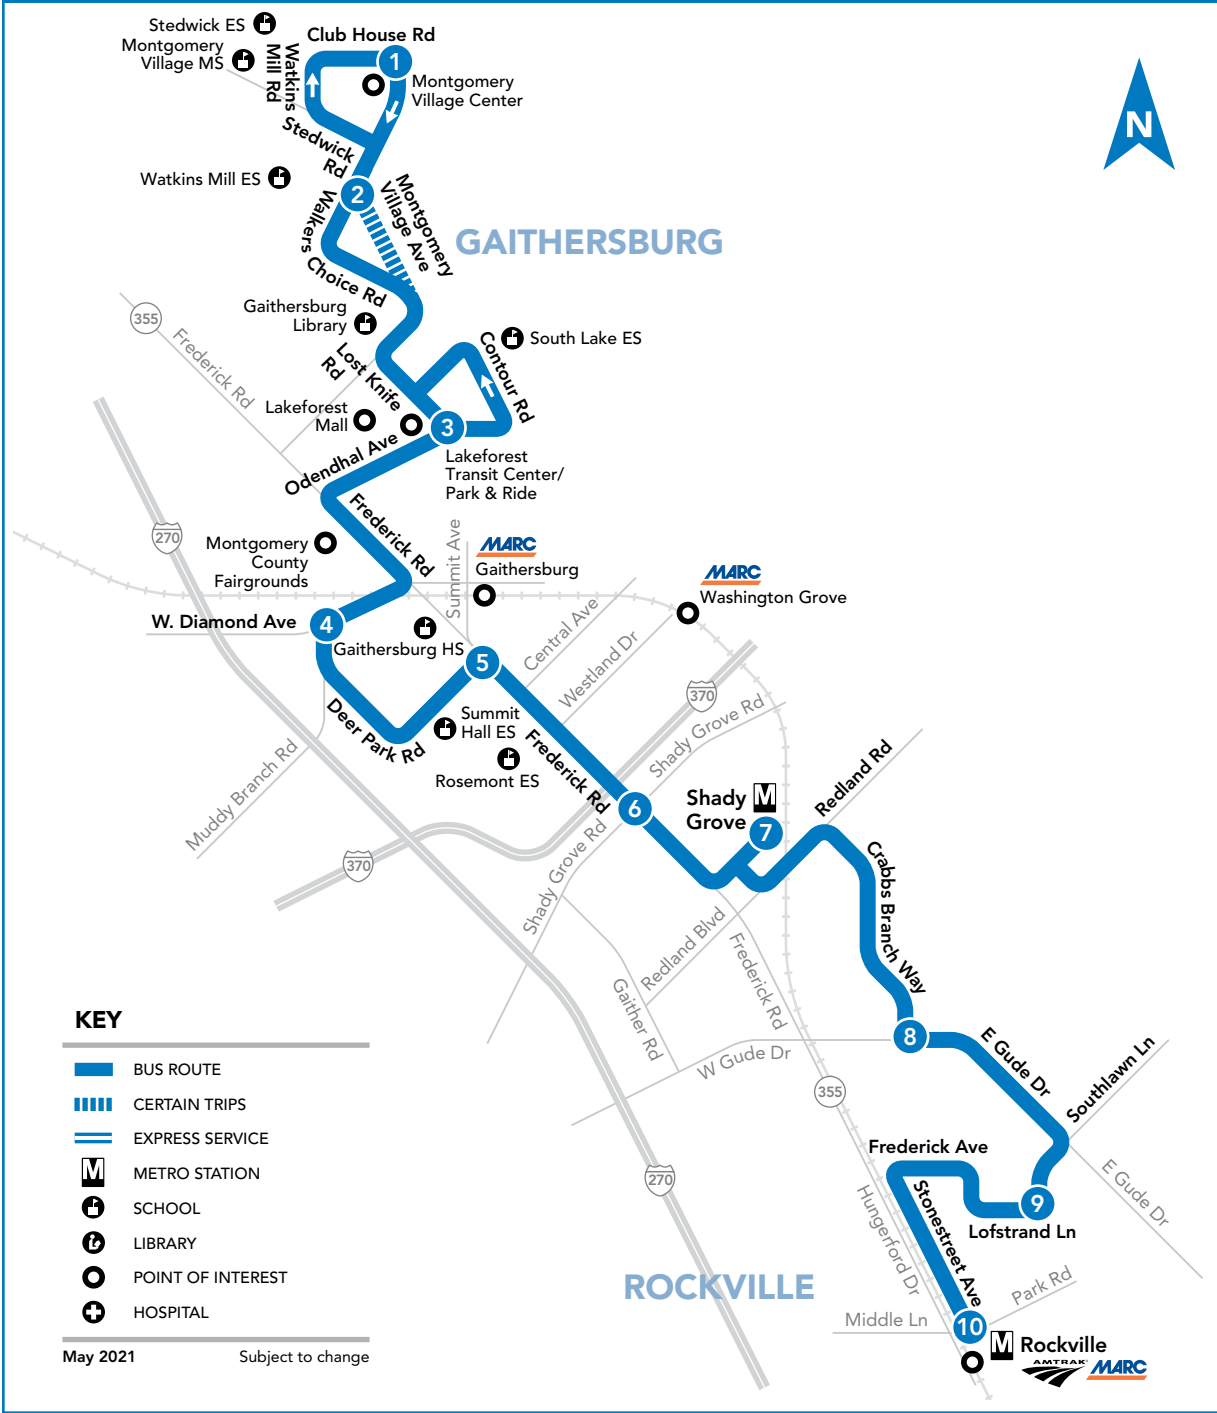

59

Montgomery Village Center – Lakeforest Transit Ctr – Muddy Branch Road – West Deer Park – Shady Grove M – Lincoln Park – Rockville M

59 To Rockville M SUNDAY

SEE TIMEPOINT LOCATION ON ROUTE MAP

1	2	3	4	5	6	7	8	9	10
5:20	5:25	5:29	5:36	5:42	5:45	5:48	5:55	5:59	6:03
6:00	6:05	6:09	6:16	6:22	6:25	6:29	6:36	6:41	6:46
6:45	6:50	6:54	7:01	7:07	7:10	7:14	7:21	7:26	7:31
7:30	7:35	7:39	7:46	7:52	7:55	7:59	8:06	8:11	8:16
8:15	8:20	8:24	8:31	8:37	8:40	8:44	8:51	8:56	9:01
9:00	9:05	9:09	9:16	9:22	9:25	9:29	9:36	9:41	9:46
9:45	9:50	9:55	10:03	10:09	10:12	10:16	10:24	10:29	10:34
10:30	10:35	10:40	10:48	10:54	10:57	11:01	11:09	11:14	11:19
11:15	11:20	11:25	11:33	11:39	11:42	11:46	11:54	11:59	12:04
12:00	12:05	12:10	12:18	12:24	12:27	12:31	12:39	12:44	12:49
12:40	12:45	12:50	12:58	1:04	1:07	1:11	1:19	1:24	1:29
1:20	1:25	1:30	1:38	1:44	1:47	1:51	1:59	2:04	2:09
2:00	2:05	2:10	2:18	2:24	2:27	2:31	2:39	2:44	2:49
2:40	2:45	2:50	2:58	3:04	3:07	3:11	3:19	3:24	3:29
3:20	3:25	3:30	3:38	3:44	3:47	3:51	3:59	4:04	4:09
4:00	4:05	4:10	4:18	4:24	4:27	4:31	4:39	4:44	4:49
4:40	4:45	4:50	4:58	5:04	5:07	5:11	5:19	5:24	5:29
5:20	5:25	5:30	5:38	5:44	5:47	5:51	5:59	6:04	6:09
6:00	6:05	6:10	6:18	6:24	6:27	6:31	6:39	6:44	6:49
6:45	6:50	6:55	7:03	7:09	7:12	7:16	7:24	7:29	7:34
7:30	7:35	7:40	7:48	7:54	7:57	8:01	8:09	8:14	8:19
8:15	8:20	8:25	8:33	8:39	8:42	8:46	8:54	8:59	9:04
9:00	9:05	9:10	9:18	9:24	9:27	9:31	9:39	9:44	9:49
9:45	9:50	9:55	10:03	10:09	10:12	10:16	10:24	10:29	10:34
10:30	10:35	10:39	10:46	10:52	10:55	10:59	11:06	11:10	11:14
11:15	11:20	11:24	11:31	11:37	11:40	11:44	11:51	11:55	11:59

NOTES: AM PM

59 To Montgomery Village Center SUNDAY

SEE TIMEPOINT LOCATION ON ROUTE MAP

10	9	8	7	6	5	4	3	2	1
5:45	5:49	5:54	5:58	6:01	6:04	6:08	6:16	6:20	6:24
6:30	6:34	6:39	6:44	6:47	6:50	6:54	7:03	7:07	7:12
7:15	7:19	7:24	7:29	7:32	7:35	7:39	7:48	7:52	7:57
8:00	8:04	8:09	8:14	8:17	8:20	8:24	8:33	8:37	8:42
8:45	8:50	8:55	9:01	9:05	9:08	9:14	9:25	9:30	9:35
9:30	9:35	9:40	9:46	9:50	9:53	9:59	10:10	10:15	10:20
10:15	10:20	10:25	10:31	10:35	10:38	10:44	10:55	11:00	11:05
11:00	11:05	11:11	11:17	11:21	11:24	11:30	11:41	11:47	11:53
11:40	11:45	11:51	11:57	12:01	12:04	12:10	12:21	12:27	12:33
12:20	12:25	12:31	12:37	12:41	12:44	12:50	1:01	1:07	1:13
1:00	1:05	1:11	1:17	1:21	1:24	1:30	1:41	1:47	1:53
1:40	1:45	1:51	1:57	2:01	2:04	2:10	2:21	2:27	2:33
2:20	2:25	2:31	2:37	2:41	2:44	2:50	3:01	3:07	3:13
3:00	3:05	3:11	3:17	3:21	3:24	3:30	3:41	3:47	3:53
3:40	3:45	3:51	3:57	4:01	4:04	4:10	4:21	4:27	4:33
4:20	4:25	4:31	4:37	4:41	4:44	4:50	5:01	5:07	5:13
5:00	5:05	5:11	5:17	5:21	5:24	5:30	5:41	5:47	5:53
5:45	5:50	5:56	6:02	6:06	6:09	6:15	6:26	6:32	6:38
6:30	6:35	6:40	6:46	6:50	6:53	6:59	7:09	7:14	7:20
7:15	7:20	7:25	7:31	7:35	7:38	7:44	7:54	7:59	8:05
8:00	8:05	8:10	8:16	8:20	8:23	8:29	8:39	8:44	8:50
8:45	8:50	8:55	9:01	9:05	9:08	9:14	9:24	9:29	9:35
9:30	9:35	9:40	9:46	9:50	9:53	9:59	10:09	10:14	10:20
10:15	10:20	10:25	10:31	10:35	10:38	10:44	10:54	10:59	11:05
11:00	11:05	11:10	11:16	11:20	11:23	11:29	11:39	11:44	11:50
11:45	11:49	11:54	11:59	12:02	12:05	12:10	12:19	12:24	12:28

NOTES: PM

WELCOME TO RIDE ON