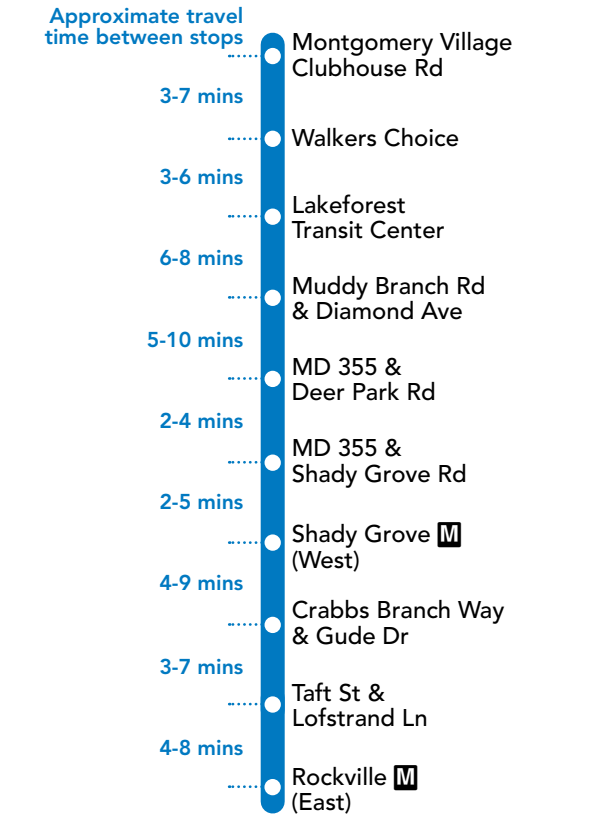

EFFECTIVE: MAY 9, 2021

SERVICE DAYS DAILY

Telephone 311
Online at www.rideonbus.com
Real Time Info at www.rideonrealtime.com

Montgomery County assures that no person shall, on the grounds of race, color, or national origin, as provided by Title VI of the Civil Rights Act of 1964 and the Civil Rights Act of 1987, be excluded from the participation in, be denied the benefits of, or be otherwise subjected to discrimination under any program or activity. For more information or to file a complaint, please contact the Montgomery County Office of Human Rights.