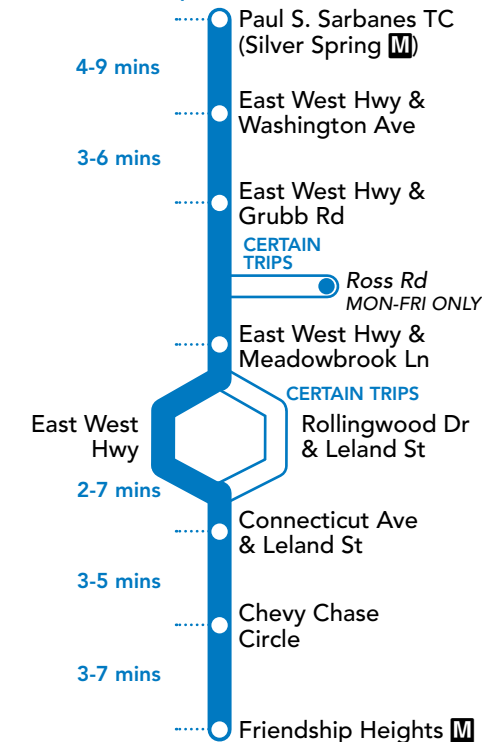

EFFECTIVE: SEPTEMBER 26, 2021

Approximate travel time between stops

SERVICE DAYS

DAILY

Telephone 311

Online at www.rideonbus.com

Real Time Info at www.rideonrealtime.com