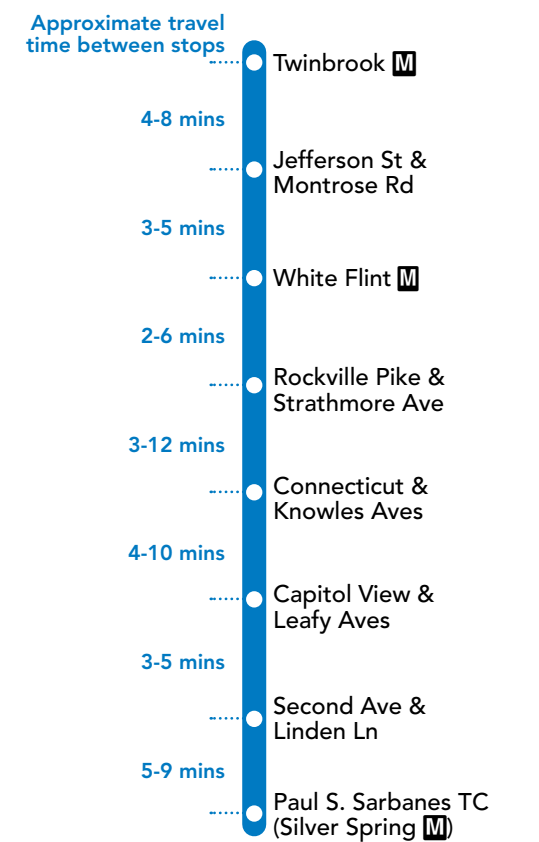

SERVICE DAYS
DAILY

Ride On
Montgomery County Transit
Telephone 311
Online at **www.rideonbus.com**
Real Time Info at **www.rideonrealtime.com**