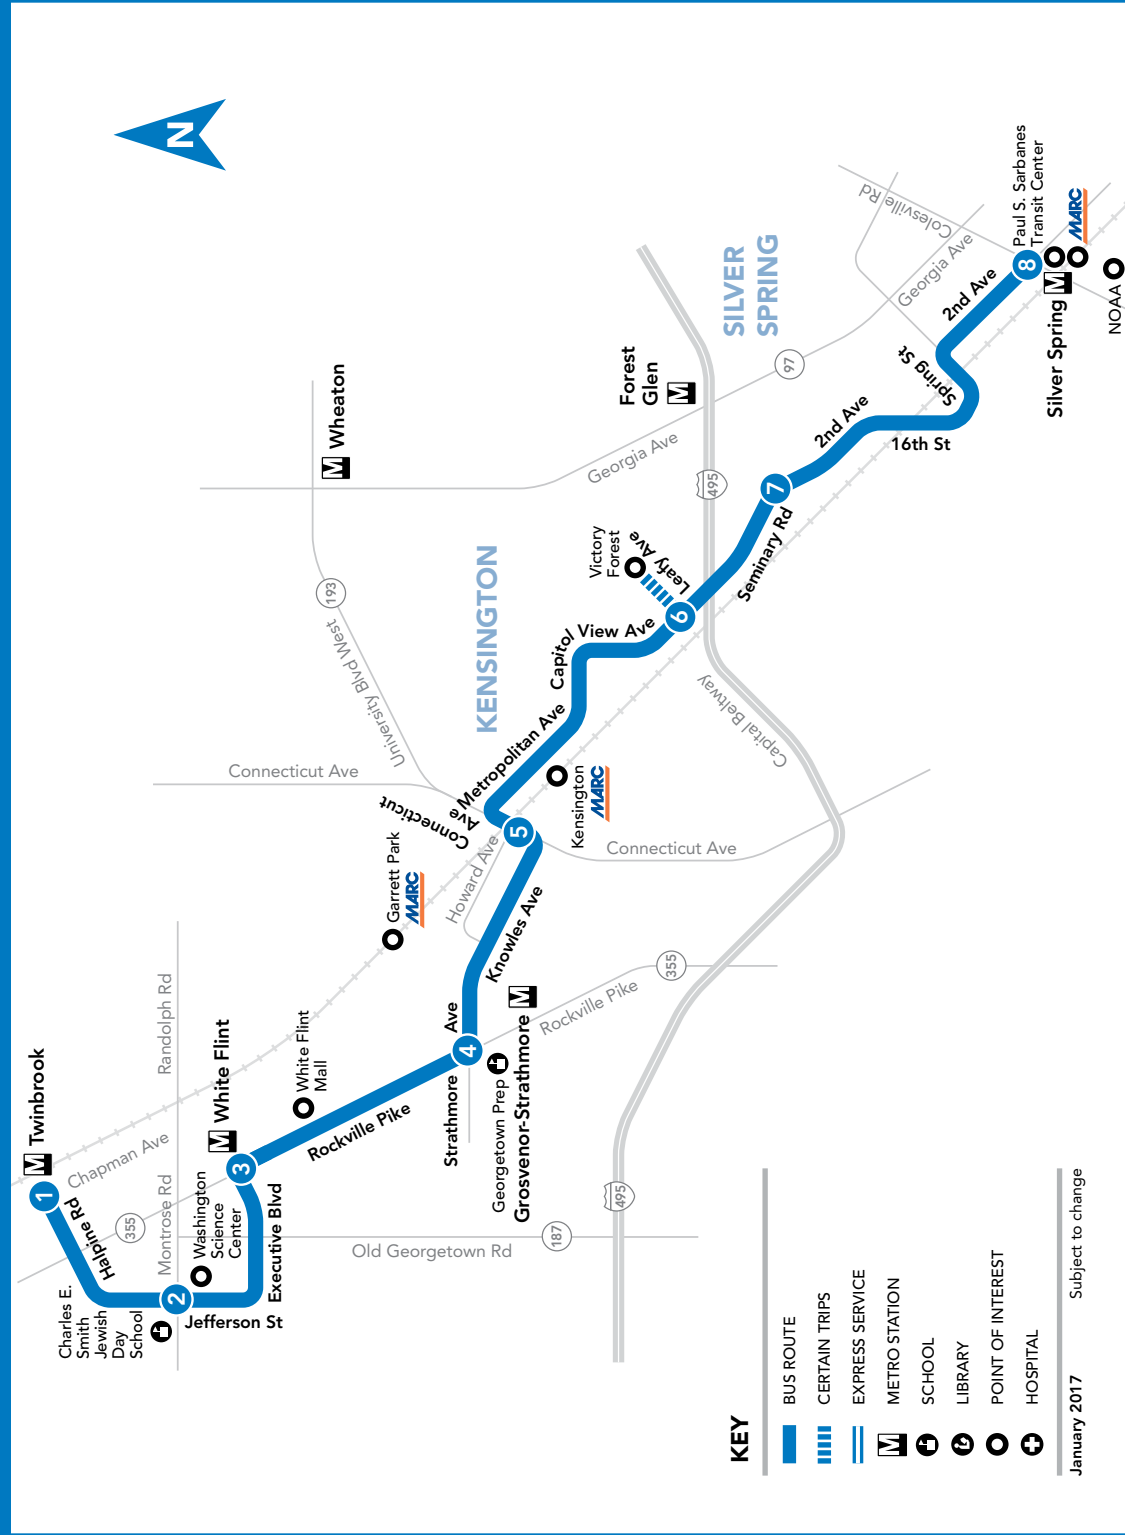

5 Ride On

Montgomery County Transit

Twinbrook M – White Flint M – Grosvenor-Strathmore M – Garrett Park – Kensington – Paul S. Sarbanes TC (Silver Spring M)