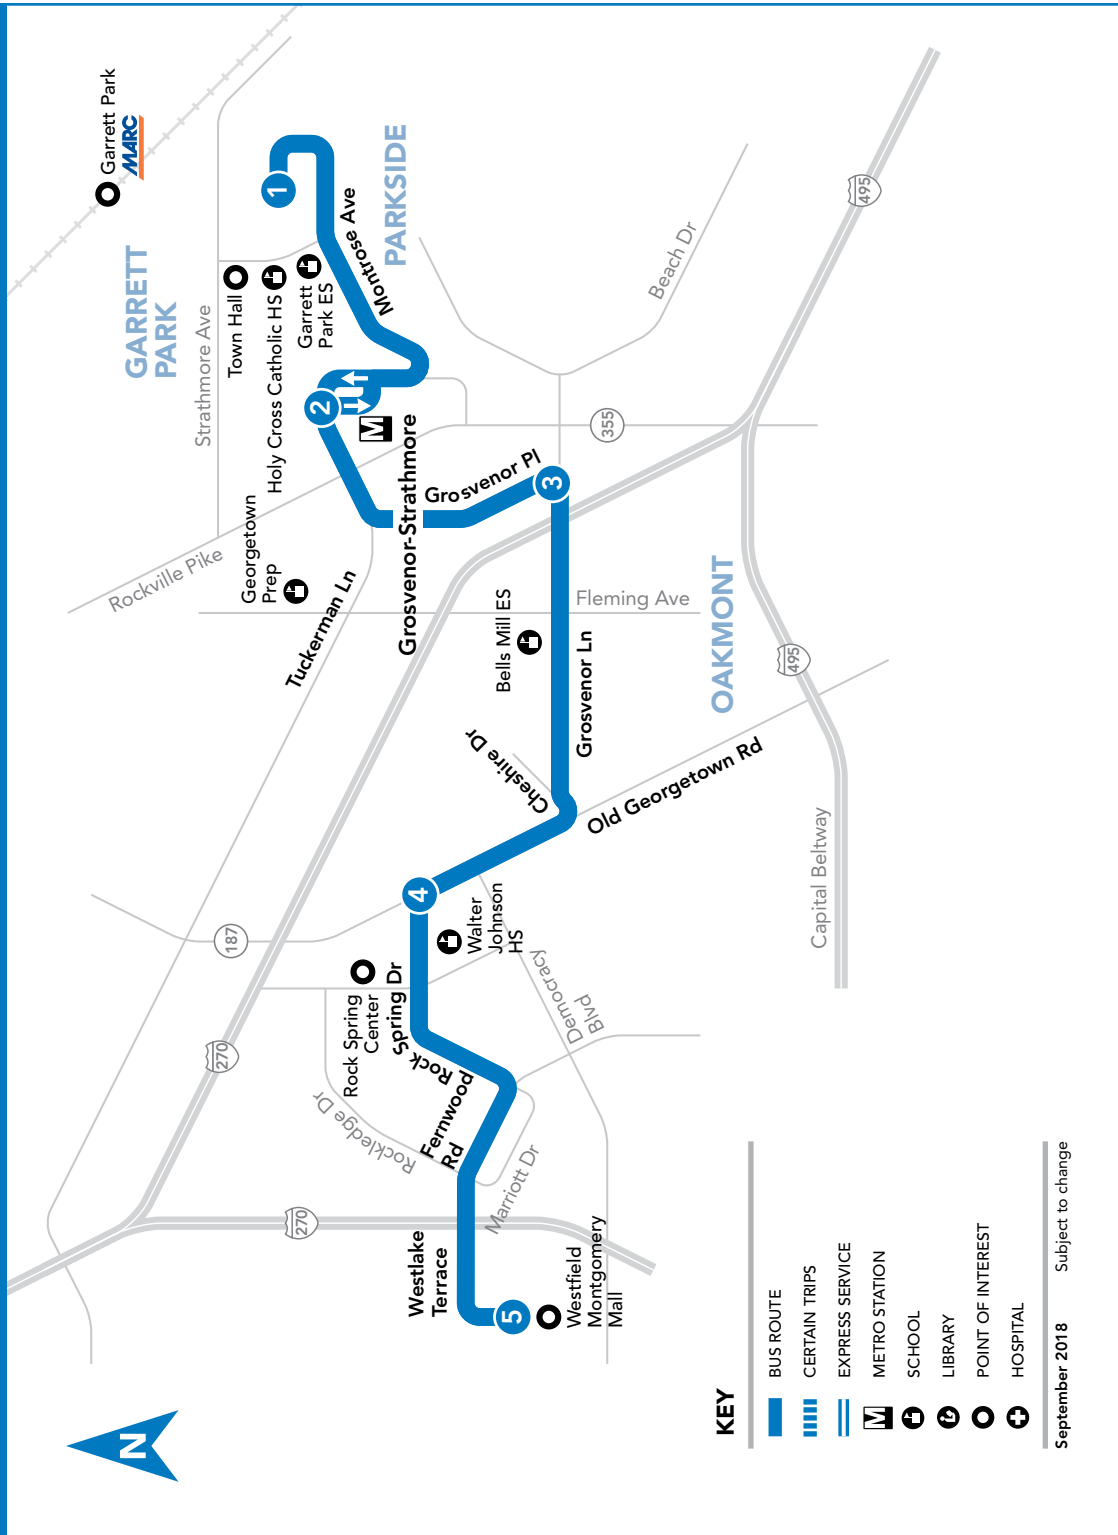

WELCOME TO RIDE ON

RIDE ON is a community bus service operated by the Montgomery County Department of Transportation. **RIDE ON** operates over 75 routes that serve all 13 Montgomery County Metrorail stations and 7 MARC stations. For detailed information, or to have timetables mailed, call 311. Outside Montgomery County 240-777-0311

Visit our web site at: www.rideonbus.com
Real Time information is available at: www.rideonrealtime.com

Regular Mailing Address:
Montgomery County DOT
Division of Transit Services
101 Monroe Street, 5th
Floor Rockville, MD 20850

For more information, or to request this document in an alternate format or translated into another language, please call 311, or outside Montgomery County 240-777-0311.

Para más información o para pedir este documento en un formato diferente o traducido a otro idioma, por favor, llame al 311 o de fuera del Condado de Montgomery al 240-777-0311.

如需更多信息、需要以其它格式提供本文檔或需要將本文檔翻譯成其它語言、請撥打311。如果您不在蒙哥馬利郡、請撥打240-777-0311。

자세한 정보를 원하시거나 본 문서를 다른 형식 또는 다른 언어로의 번역본으로 원하실 경우, 전화번호 311, 또는 몽고메리 카운티 이외의 지역에서는 240-777-0311로 연락하시기 바랍니다.

ለተጨማሪ መረጃ፣ ወይም ደህንነት ጽሑፍን በተለያዩ መልክ ለመጠየቅ ወይም ወደሌላ ቋንቋ ለማስተርጎም፣ ክብካቤዎን በ 311 ወይም ከሞንትጎመሪ ካውንቲ ውጪ 240-777-0311 ይደውሉ።

Pour plus d'informations ou pour recevoir un exemplaire de ce document sous un format différent ou traduit dans une autre langue, veuillez composer le 311 ou le 240-777-0311, à l'extérieur du comté de Montgomery.

Để tìm hiểu thêm, hoặc để yêu cầu cung cấp tài liệu này theo định dạng khác hay chuyển ngữ sang ngôn ngữ khác, vui lòng gọi 311 hoặc số 240-777-0311 nếu gọi từ bên ngoài Quận Montgomery.

HOLIDAY SCHEDULE