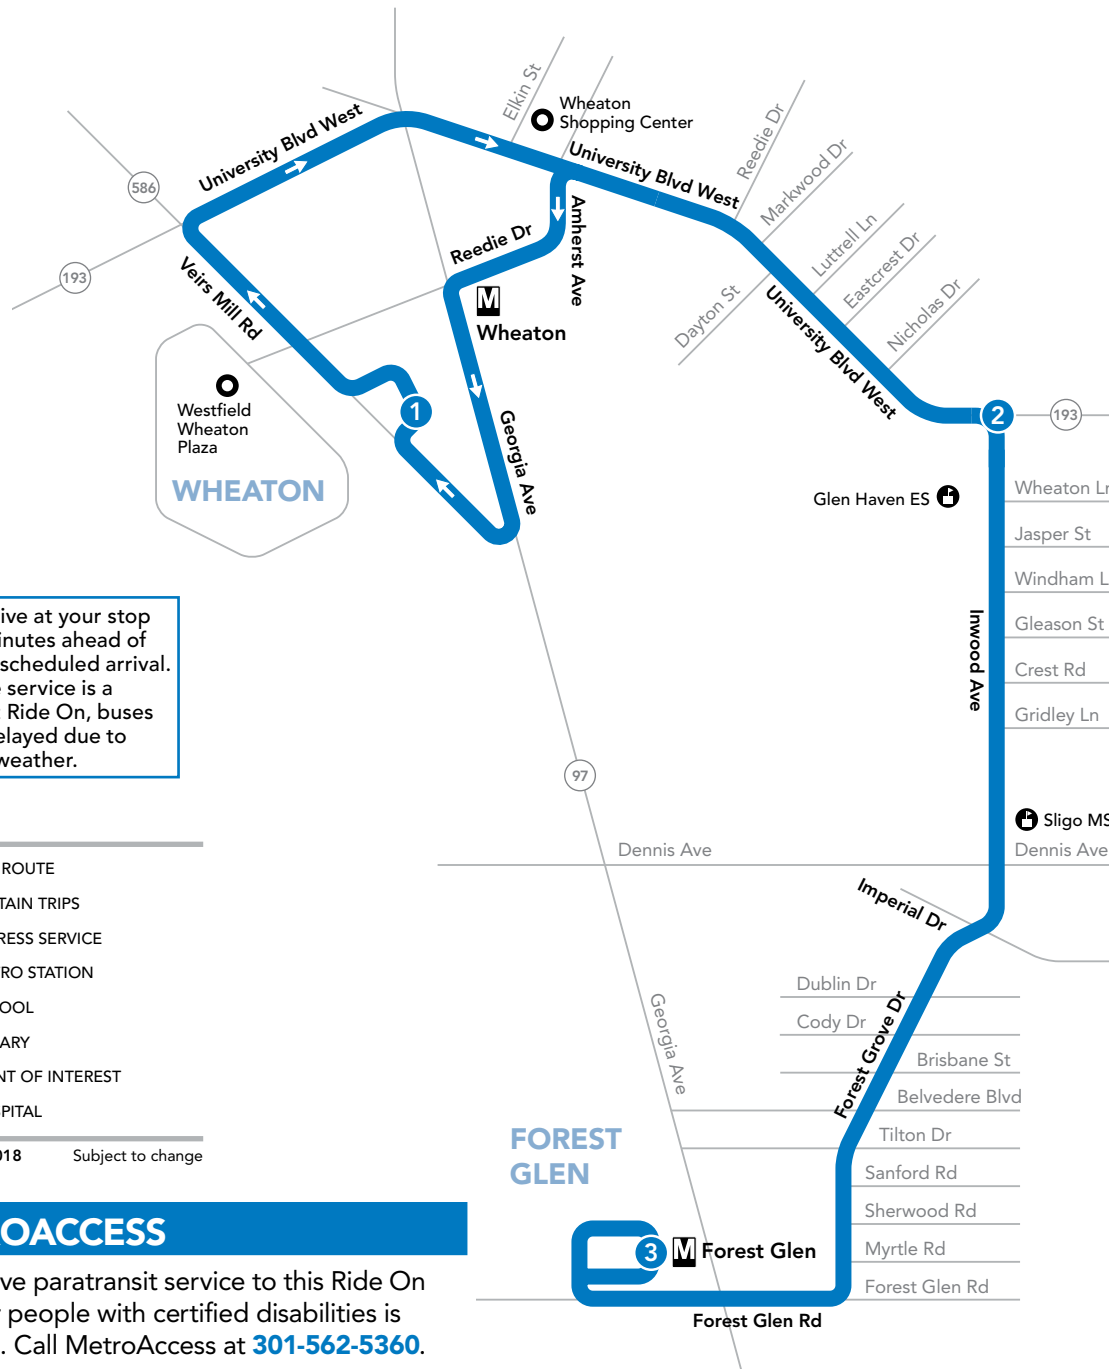

7

Wheaton M – Inwood Ave – Forest Glen M

Please arrive at your stop several minutes ahead of your bus' scheduled arrival. Since safe service is a priority at Ride On, buses may be delayed due to traffic or weather.

7 To Forest Glen M

MONDAY THROUGH FRIDAY

SEE TIMEPOINT LOCATION ON ROUTE MAP

| Wheaton M | University Blvd & Inwood Ave | Forest Glen M |
|-----------|------------------------------|---------------|
| 1 | 2 | 3 |
| 5:55 | 5:59 | 6:08 |
| 6:30 | 6:34 | 6:43 |
| 7:00 | 7:04 | 7:13 |
| 7:30 | 7:35 | 7:46 |
| 8:00 | 8:05 | 8:16 |
| 8:35 | 8:40 | 8:49 |

NOTES: AM

7 To Wheaton M

MONDAY THROUGH FRIDAY

SEE TIMEPOINT LOCATION ON ROUTE MAP

| Forest Glen M | University Blvd & Inwood Ave | Wheaton M |
|---------------|------------------------------|-----------|
| 3 | 2 | 1 |
| 4:10 | 4:18 | 4:21 |
| 4:45 | 4:53 | 4:56 |
| 5:20 | 5:28 | 5:31 |
| 5:50 | 5:58 | 6:01 |
| 6:20 | 6:27 | 6:30 |
| 6:55 | 7:02 | 7:05 |

NOTES: PM

HOW TO READ A TIMETABLE

- Find the schedule for the day of the week and the direction you wish to ride.
- Find the timepoints closest to your origin and destination. The timepoints are shown on the route map and indicate the time the bus is scheduled to be at the particular location. Your nearest bus stop may be between timepoints.
- Read down the column to see the times when a trip will be at the given timepoint. Read the times across to the right to see when the trip reaches other timepoints. If no time is shown, that trip does not serve that timepoint.