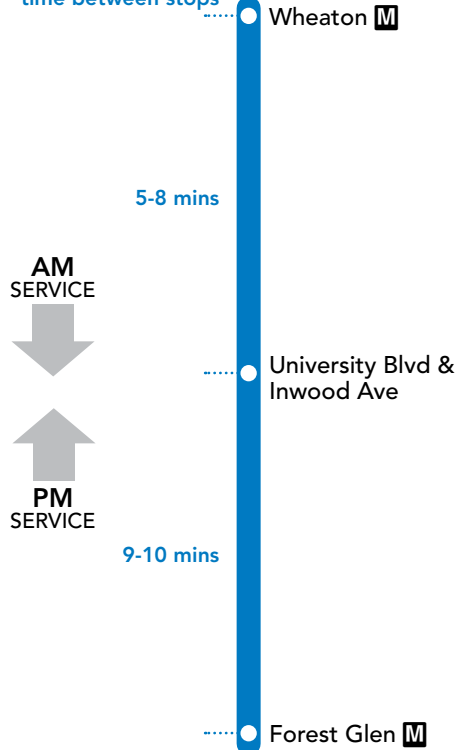

7

Wheaton M – Inwood Ave – Forest Glen M

Please arrive at your stop several minutes ahead of your bus' scheduled arrival. Since safe service is a priority at Ride On, buses may be delayed due to traffic or weather.

7 To Forest Glen M

MONDAY THROUGH FRIDAY

SEE TIMEPOINT LOCATION ON ROUTE MAP

| Wheaton M | University Blvd & Inwood Ave | Forest Glen M |
|-----------|------------------------------|---------------|
| 1 | 2 | 3 |
| 5:55 | 5:59 | 6:08 |
| 6:30 | 6:34 | 6:43 |
| 7:00 | 7:04 | 7:13 |
| 7:30 | 7:35 | 7:46 |
| 8:00 | 8:05 | 8:16 |
| 8:35 | 8:40 | 8:49 |

NOTES: AM

7 To Wheaton M

MONDAY THROUGH FRIDAY

SEE TIMEPOINT LOCATION ON ROUTE MAP

| Forest Glen M | University Blvd & Inwood Ave | Wheaton M |
|---------------|------------------------------|-----------|
| 3 | 2 | 1 |
| 4:10 | 4:18 | 4:21 |
| 4:45 | 4:53 | 4:56 |
| 5:20 | 5:28 | 5:31 |
| 5:50 | 5:58 | 6:01 |
| 6:20 | 6:27 | 6:30 |
| 6:55 | 7:02 | 7:05 |

YouTube
youtube.com/RideOnMCT

Thank You for Riding with Us!

Printed on recycled paper with soy-based ink

MAP EFFECTIVE: DECEMBER 17, 2017
SCHEDULE EFFECTIVE: SEPTEMBER 16, 2018

7

Approximate travel time between stops