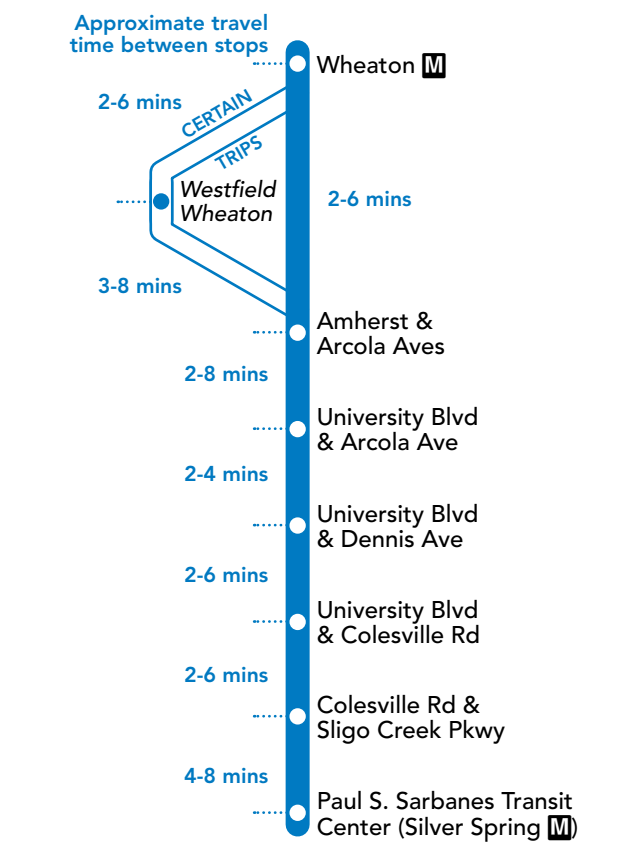

SERVICE DAYS
DAILY

Ride On
Montgomery County Transit

Telephone 311
Online at www.rideonbus.com
Real Time Info at www.rideonrealtime.com