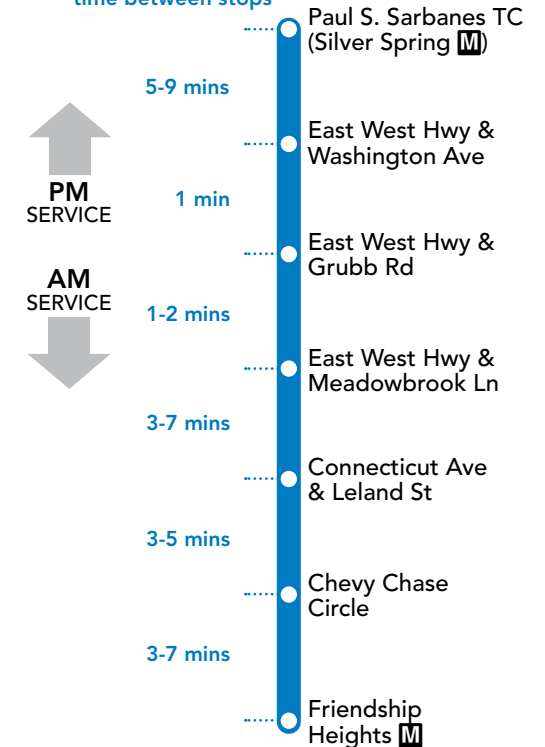

HOLIDAY SCHEDULE

New Year's Day.....	Sunday Schedule
Martin Luther King, Jr. Day.....	Special Schedule
Presidents' Day.....	Special Schedule
Memorial Day.....	Sunday Schedule
Independence Day.....	Saturday Schedule
Labor Day.....	Sunday Schedule
Columbus Day.....	Weekday Schedule
Veterans Day.....	Special Schedule
Thanksgiving Day.....	Sunday Schedule
Christmas Day.....	Sunday Schedule

For special schedules, consult our website,
www.rideonbus.com, or call **311**

Like us on Facebook facebook.com/RideOnMCT Follow us on Twitter twitter.com/RideOnMCT

Subscribe to email alerts at www.montgomerycountymd.gov/govdelivery

YouTube youtube.com/c/RideOnMCT

Thank You for Riding with Us!

Printed on recycled paper with soy-based ink

EFFECTIVE: SEPTEMBER 17, 2017

11

Approximate travel time between stops

SERVICE DAYS
MONDAY - FRIDAY