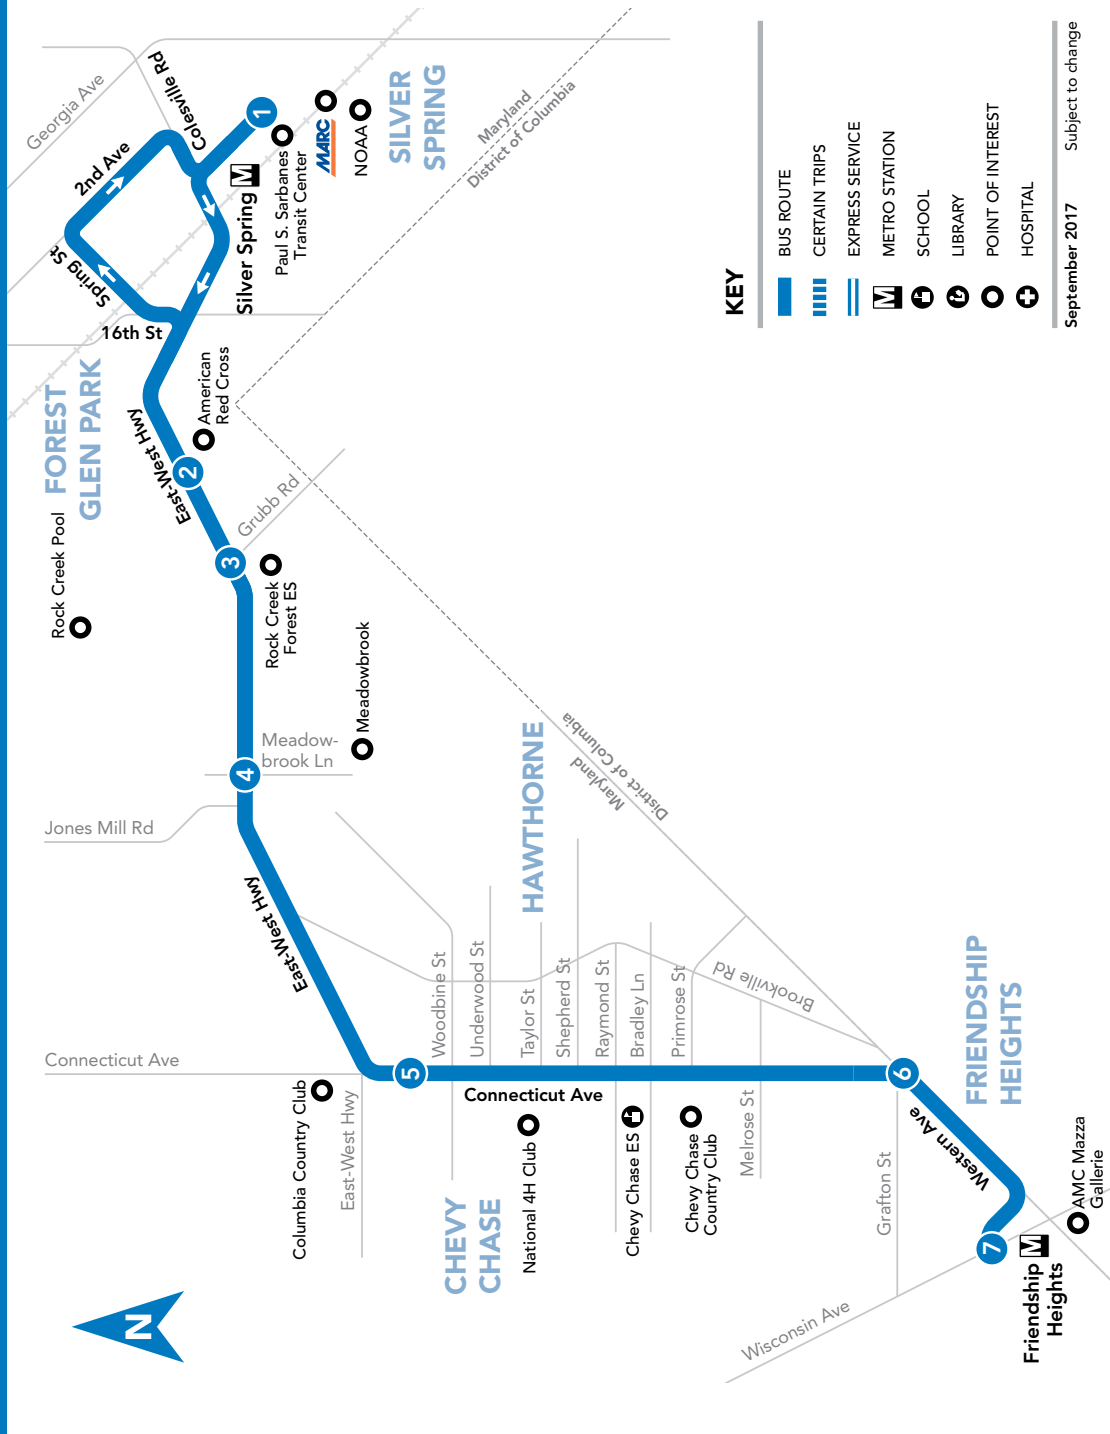

WELCOME TO RIDE ON

RIDE ON is a community bus service operated by the Montgomery County Department of Transportation.

RIDE ON operates over 75 routes that serve all 13 Montgomery County Metrorail stations and 7 MARC stations.

For detailed information, or to have timetables mailed, call **311**.

Outside Montgomery County **240-777-0311**

Visit our web site at:
www.rideonbus.com

Real Time information is available at:
www.rideonrealtime.com

Regular Mailing Address:
Montgomery County DOT
Division of Transit Services
101 Monroe Street, 5th Floor
Rockville, MD 20850

HOLIDAY SCHEDULE

New Year's Day.....	Sunday Schedule
Martin Luther King, Jr. Day.....	Special Schedule
Presidents' Day.....	Special Schedule
Memorial Day.....	Sunday Schedule
Independence Day.....	Saturday Schedule
Labor Day.....	Sunday Schedule
Columbus Day.....	Weekday Schedule
Veterans Day.....	Special Schedule
Thanksgiving Day.....	Sunday Schedule
Christmas Day.....	Sunday Schedule

For special schedules, consult our website,
www.rideonbus.com, or call **311**

Like us on Facebook facebook.com/RideOnMCT Follow us on Twitter twitter.com/RideOnMCT

Subscribe to email alerts at www.montgomerycountymd.gov/govdelivery

YouTube youtube.com/c/RideOnMCT

Thank You for Riding with Us!

Printed on recycled paper with soy-based ink

EFFECTIVE: SEPTEMBER 17, 2017

11

Approximate travel time between stops

SERVICE DAYS
MONDAY - FRIDAY

Telephone **311**
Online at www.rideonbus.com
Real Time Info at www.rideonrealtime.com