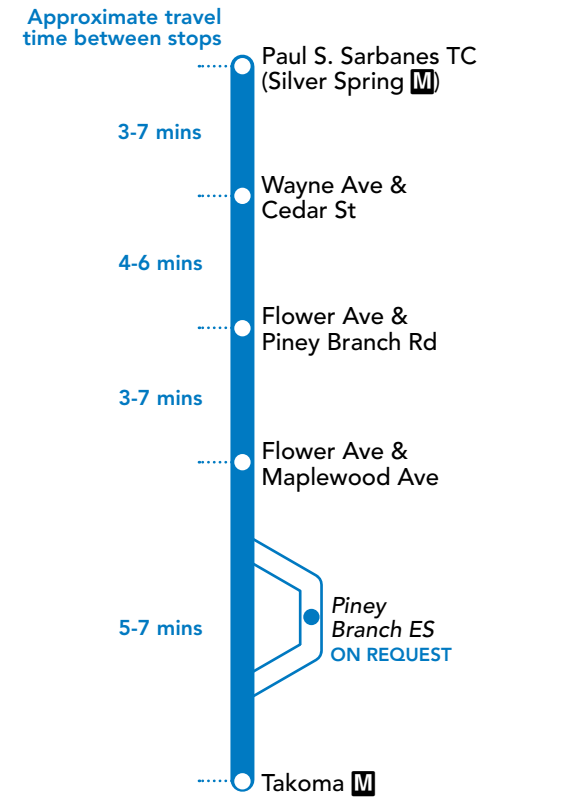

SERVICE DAYS
DAILY

Ride On
Montgomery County Transit
Telephone 311
Online at www.rideonbus.com
Real Time Info at www.rideonrealtime.com