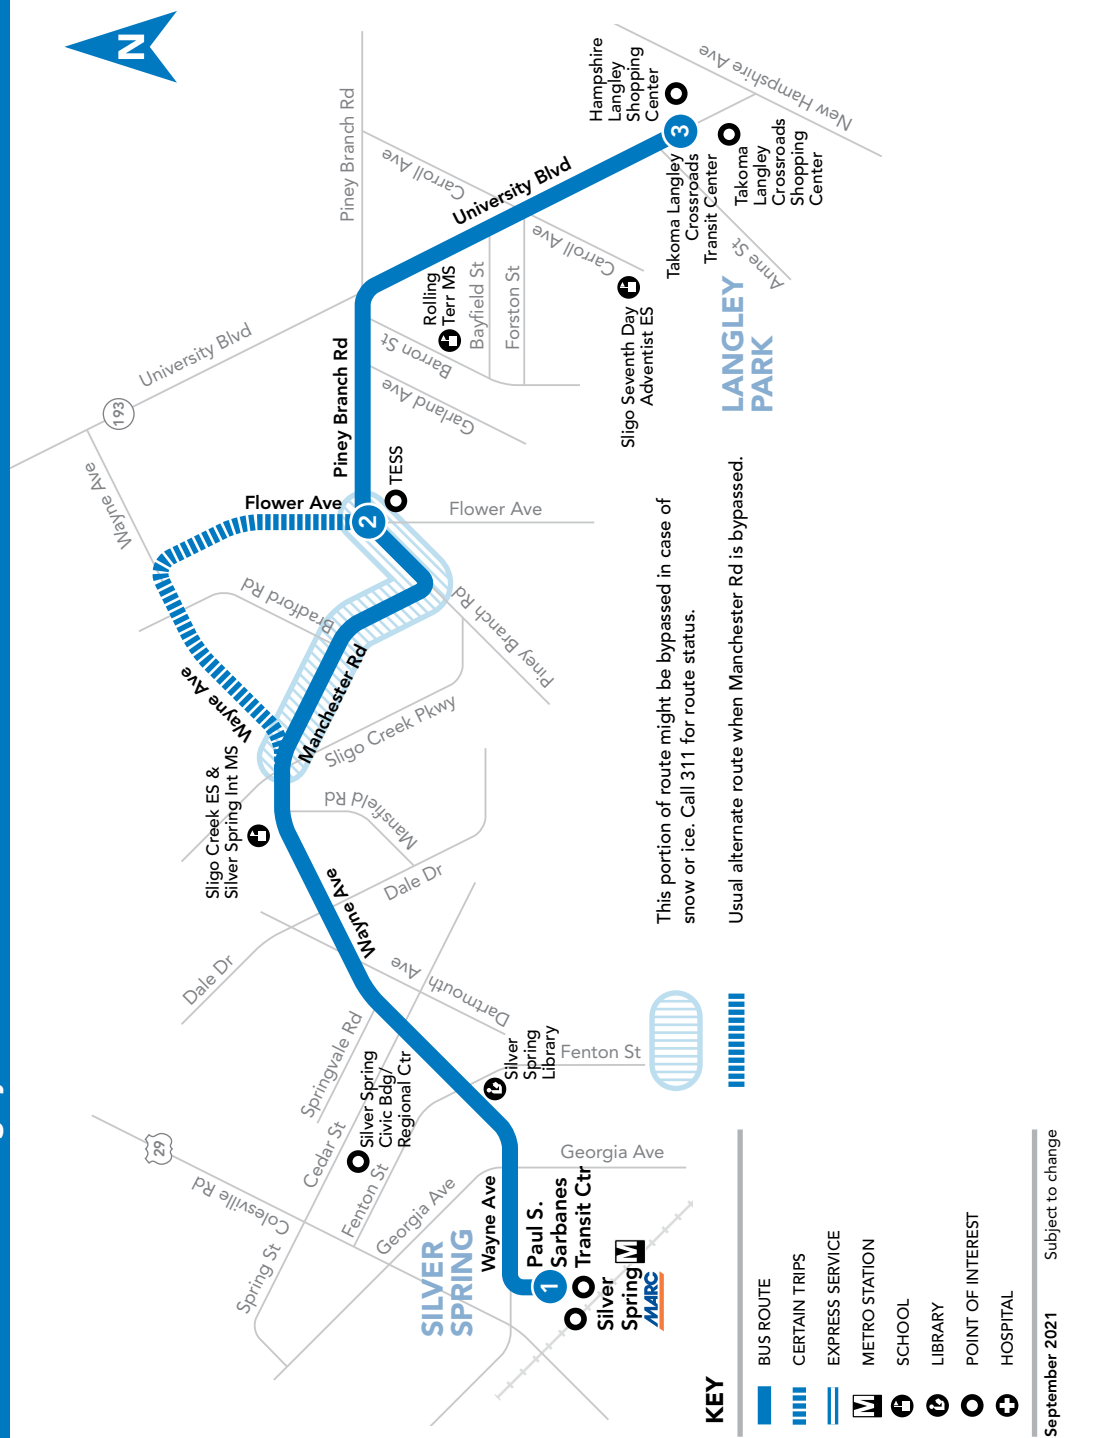

15 To Takoma Langley Crossroads TC

SUNDAY

SEE TIMEPOINT LOCATION ON ROUTE MAP

- Paul S. Sarbanes TC (Silver Spring M)
- Flower Ave & Piney Branch Rd
- Takoma Langley Crossroads TC

1	2	3
5:15	5:22	5:26
5:50	5:57	6:01
6:25	6:32	6:36
7:00	7:07	7:11
7:30	7:37	7:41
8:00	8:07	8:11
8:30	8:37	8:41
9:00	9:07	9:11
9:30	9:40	9:46
10:00	10:10	10:16
10:30	10:40	10:46
10:50	11:00	11:06
11:10	11:20	11:26
11:30	11:40	11:46
11:50	12:00	12:06
12:10	12:20	12:26
12:30	12:40	12:46
12:50	1:00	1:06
1:10	1:20	1:26
1:30	1:40	1:46
1:50	2:00	2:06
2:10	2:20	2:26
2:30	2:40	2:46
2:50	3:00	3:06
3:10	3:20	3:26
3:30	3:40	3:46
3:50	4:00	4:06
4:10	4:20	4:26
4:30	4:40	4:46
4:50	5:00	5:06
5:10	5:19	5:25
5:30	5:39	5:45
5:50	5:59	6:05

NOTES: AM PM

15 To Paul S. Sarbanes Transit Center (Silver Spring M)

SUNDAY

SEE TIMEPOINT LOCATION ON ROUTE MAP

- Takoma Langley Crossroads TC
- Flower Ave & Piney Branch Rd
- Paul S. Sarbanes TC (Silver Spring M)

3	2	1
4:45	4:51	4:58
5:15	5:21	5:28
5:45	5:51	5:58
6:15	6:21	6:28
6:45	6:51	6:58
7:15	7:22	7:30
7:40	7:47	7:55
8:00	8:07	8:15
8:20	8:27	8:35
8:40	8:47	8:55
9:00	9:07	9:15
9:20	9:27	9:35
9:40	9:47	9:55
10:00	10:07	10:15
10:20	10:27	10:35
10:40	10:47	10:55
11:00	11:07	11:15
11:20	11:29	11:38
11:40	11:49	11:58
12:00	12:09	12:18
12:20	12:29	12:38
12:40	12:49	12:58
1:00	1:09	1:18
1:20	1:29	1:38
1:40	1:49	1:58
2:00	2:09	2:18
2:20	2:29	2:38
2:40	2:49	2:58
3:00	3:09	3:18
3:20	3:29	3:38
3:40	3:49	3:57
4:05	4:14	4:22
4:30	4:39	4:47

NOTES: AM PM

Please arrive at your stop several minutes ahead of your bus' scheduled arrival. Since safe service is a priority at Ride On, buses may be delayed due to traffic or weather.

WELCOME TO RIDE ON

RIDE ON is a community bus service operated by the Montgomery County Department of Transportation. RIDE ON operates over 75 routes that serve all 13 Montgomery County Metrorail stations and 7 MARC stations. For detailed information, or to have timetables mailed, call 311. Outside Montgomery County 240-777-0311

Visit our web site at: www.rideonbus.com
Real Time information is available at: www.rideonrealtime.com
Regular Mailing Address: Montgomery County DOT Division of Transit Services 101 Monroe Street, 5th Floor Rockville, MD 20850

For more information, or to request this document in an alternate format or translated into another language, please call 311, or outside Montgomery County 240-777-0311.

Para más información o para pedir este documento en un formato diferente o traducido a otro idioma, por favor, llame al 311 o de fuera del Condado de Montgomery al 240-777-0311.

如需更多信息、需要以其它格式提供本文档或需要将本文档翻译成其它语言, 请拨打311。如果您不在蒙哥马利郡, 请拨打240-777-0311。

자세한 정보를 원하시거나 본 문서를 다른 형식 또는 다른 언어로의 번역본으로 원하실 경우, 전화번호 311, 또는 몽고메리 카운티 이외의 지역에서는 240-777-0311로 연락하시기 바랍니다.

ለተጨማሪ መረጃ፣ ወይም ይህንን ደብዳቤ ለተለያዩ መልክ ለመጠየቅ ወይም ወደሌላ ቋንቋ ለመገለጽ፣ አካባቢዎን በ 311 ወይም ከሞንትጎመሪ ካውንቲ ውጪ 240-777-0311 ይደውሉ።