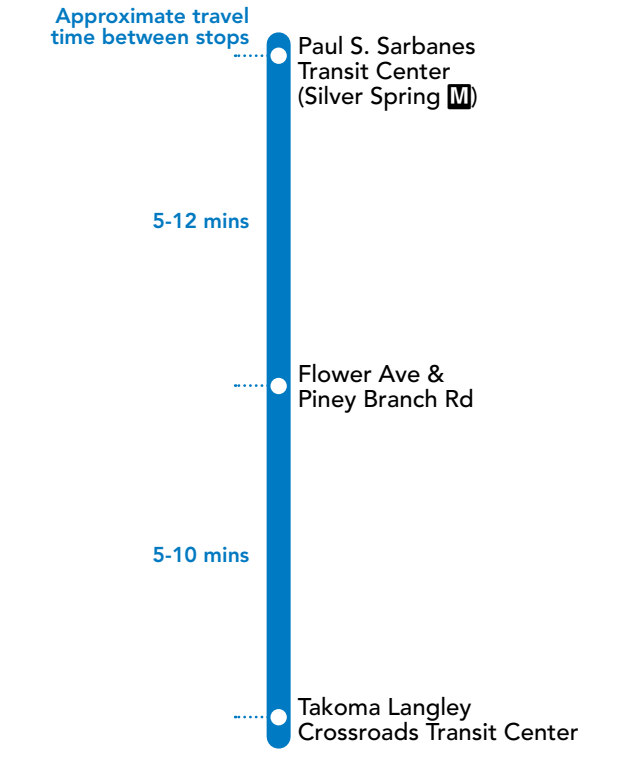

EFFECTIVE: SEPTEMBER 26, 2021

SERVICE DAYS
DAILY

Ride On
Montgomery County Transit
Telephone 311
Online at www.rideonbus.com
Real Time Info at www.rideonrealtime.com