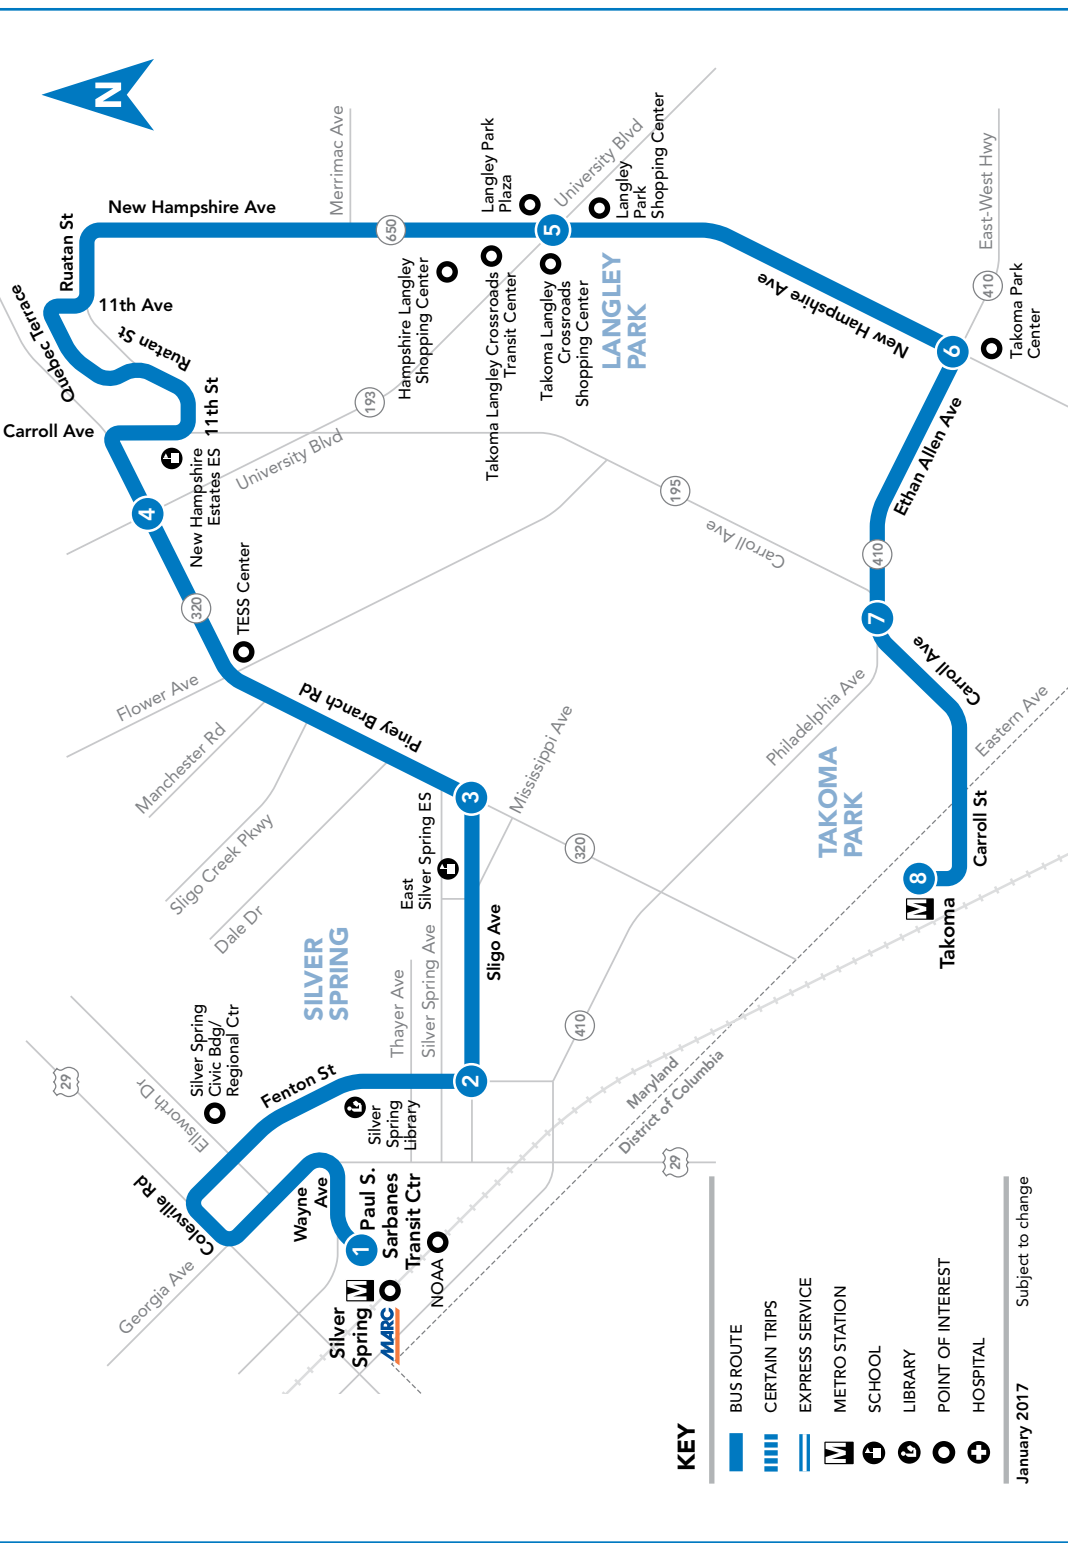

16

Paul S. Sarbanes TC (Silver Spring M) – City Place – Sligo Ave – Piney Branch Rd – Quebec Terrace – New Hampshire Ave & University Blvd – Takoma M

Ride On
Montgomery County Transit

16 To Paul S. Sarbanes Transit Center (Silver Spring M)

SUNDAY
SEE TIMEPOINT LOCATION ON ROUTE MAP