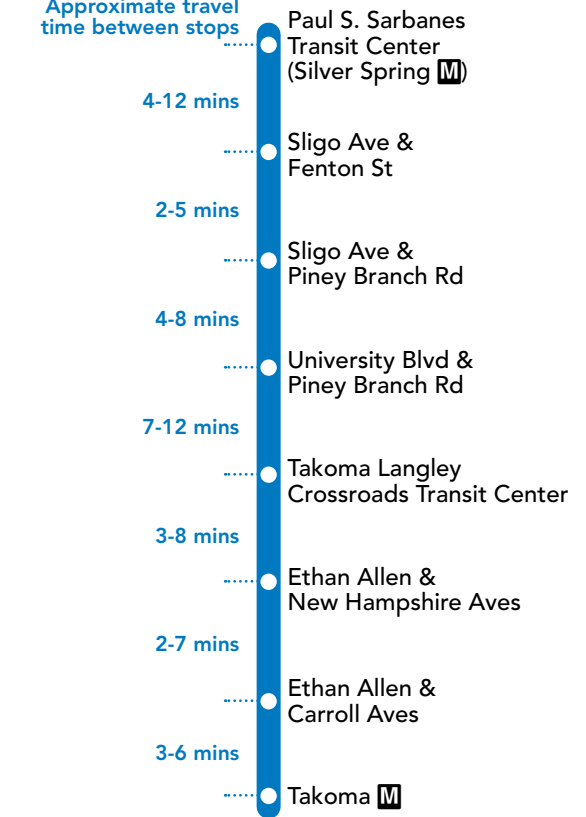

HOLIDAY SCHEDULE

Weekday Schedule operates on Indigenous Peoples' Day
Saturday Schedule operates on Independence Day
Sunday Schedule operates on New Year's Day, Memorial Day, Labor Day, Thanksgiving Day, Christmas Day
Special Schedule operates on MLK, Jr. Day, Presidents' Day, Veterans Day

[Like us on Facebook](https://www.facebook.com/RideOnMCT)
[Follow us on Twitter](https://twitter.com/RideOnMCT)

[Subscribe to email alerts at](mailto:www.montgomerycountymd.gov/govdelivery)
www.montgomerycountymd.gov/govdelivery

[Subscribe to text alerts by texting](https://www.montgomerycountymd.gov/govdelivery)
MONTGOMERY RIDEON to 468311

[YouTube](https://www.youtube.com/RideOnMCT)
[youtube.com/RideOnMCT](https://www.youtube.com/RideOnMCT)

[Instagram](https://www.instagram.com/RideOnMCT)
[instagram.com/RideOnMCT](https://www.instagram.com/RideOnMCT)

Thank You for Riding with Us!
Printed on recycled paper with soy-based ink

EFFECTIVE: JULY 18, 2021

16