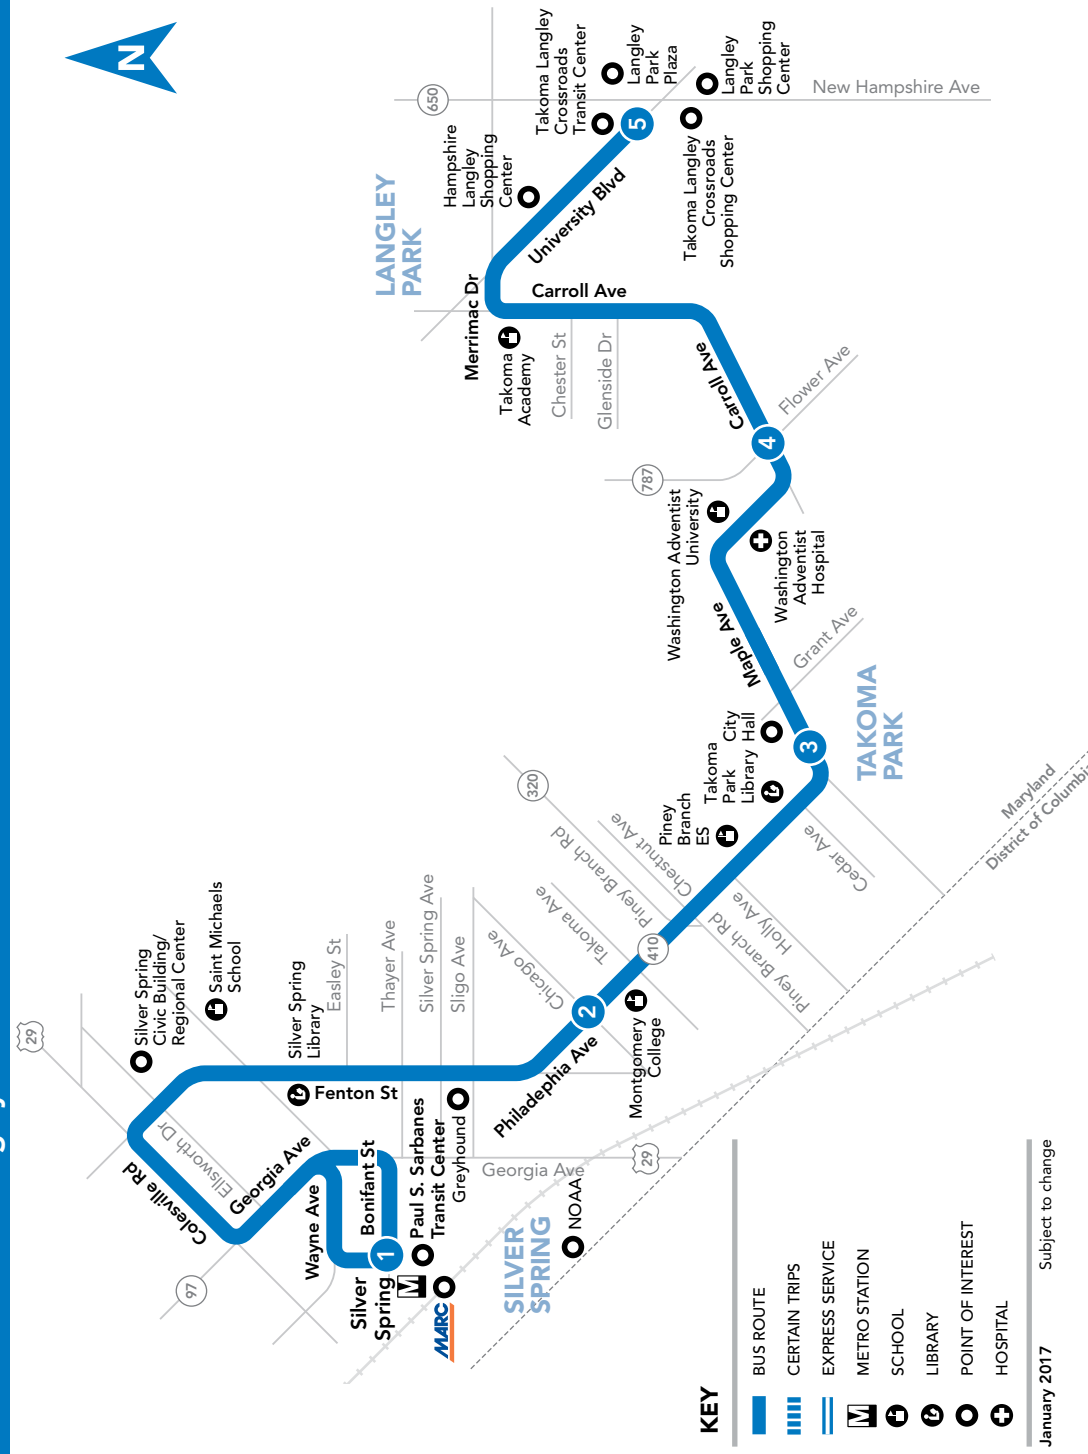

17 To Takoma Langley Crossroads TC

SUNDAY

SEE TIMEPOINT LOCATION ON ROUTE MAP

- Paul S. Sarbanes TC (Silver Spring M)
- Montgomery College (Philadelphia & Chicago)
- Philadelphia & Maple Aves
- Carroll & Flower Aves
- Takoma Langley Crossroads TC

1	2	3	4	5
7:17	7:24	7:27	7:32	7:39
7:47	7:54	7:57	8:02	8:09
8:17	8:24	8:27	8:32	8:39
8:47	8:54	8:57	9:02	9:09
9:17	9:24	9:27	9:32	9:39
9:47	9:54	9:57	10:02	10:09
10:17	10:26	10:29	10:35	10:42
10:47	10:56	10:59	11:05	11:12
11:17	11:26	11:29	11:35	11:42
11:47	11:56	11:59	12:05	12:12
12:17	12:26	12:29	12:35	12:42
12:47	12:56	12:59	1:05	1:12
1:17	1:28	1:31	1:38	1:45
1:47	1:58	2:01	2:08	2:15
2:17	2:28	2:31	2:38	2:45
2:47	2:58	3:01	3:08	3:15
3:17	3:28	3:31	3:38	3:45
3:47	3:58	4:01	4:08	4:15
4:17	4:28	4:31	4:38	4:45
4:47	4:58	5:01	5:08	5:15
5:17	5:28	5:31	5:38	5:45
5:47	5:58	6:01	6:08	6:15
6:17	6:27	6:30	6:35	6:40
6:47	6:57	7:00	7:05	7:10
7:17	7:27	7:30	7:35	7:40
7:47	7:57	8:00	8:05	8:10
8:17	8:27	8:30	8:35	8:40
8:47	8:57	9:00	9:05	9:10
9:22	9:32	9:35	9:40	9:45

NOTES: AM PM

17 To Paul S. Sarbanes Transit Center (Silver Spring M)

SUNDAY

SEE TIMEPOINT LOCATION ON ROUTE MAP

- Takoma Langley Crossroads TC
- Carroll & Flower Aves
- Philadelphia & Maple Aves
- Montgomery College (Philadelphia & Chicago)
- Paul S. Sarbanes TC (Silver Spring M)