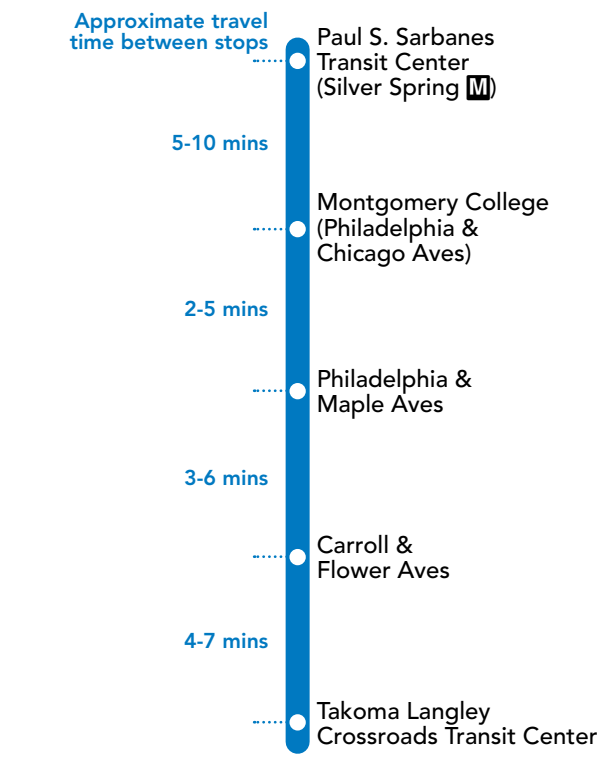

如需更多信息、需要以其它格式提供本文檔或需要將本文檔翻譯成其它語言、請撥打311。如果您不在蒙哥馬利郡、請撥打240-777-0311。

자세한 정보를 원하시거나 본 문서를 다른 형식 또는 다른 언어로의 번역본으로 원하실 경우, 전화번호 311, 또는 몽고메리 카운티 이외의 지역에서는 240-777-0311로 연락하시기 바랍니다.

ለተጨማሪ መረጃ፣ ወይም ደህንነት ጥያቄዎን በተለያዩ መልኩ ለመጠየቅ ወይም ወደሌላ ቋንቋ ለመገለጽ፣ ስልክዎን በ 311 ወይም ከሞንትጎመሪ ካውንቲ ውጪ 240-777-0311 ይደውሉ።

Pour plus d'informations ou pour recevoir un exemplaire de ce document sous un format différent ou traduit dans une autre langue, veuillez composer le 311 ou le 240-777-0311, à l'extérieur du comté de Montgomery.

Để tìm hiểu thêm, hoặc để yêu cầu cung cấp tài liệu này theo định dạng khác hay chuyển ngữ sang ngôn ngữ khác, vui lòng gọi 311 hoặc số 240-777-0311 nếu gọi từ bên ngoài Quận Montgomery.

HOLIDAY SCHEDULE

Weekday Schedule operates on Indigenous Peoples' Day
Saturday Schedule operates on Independence Day
Sunday Schedule operates on New Year's Day, Memorial Day, Labor Day, Thanksgiving Day, Christmas Day
Special Schedule operates on MLK, Jr. Day, Presidents' Day, Veterans Day

- Like us on Facebook facebook.com/RideOnMCT
- Follow us on Twitter twitter.com/RideOnMCT
- Subscribe to email alerts at www.montgomerycountymd.gov/govdelivery
- Subscribe to text alerts by texting MONTGOMERY RIDEON to 468311
- YouTube youtube.com/RideOnMCT
- Instagram instagram.com/RideOnMCT

Thank You for Riding with Us!
Printed on recycled paper with soy-based ink

EFFECTIVE: JULY 18, 2021

17