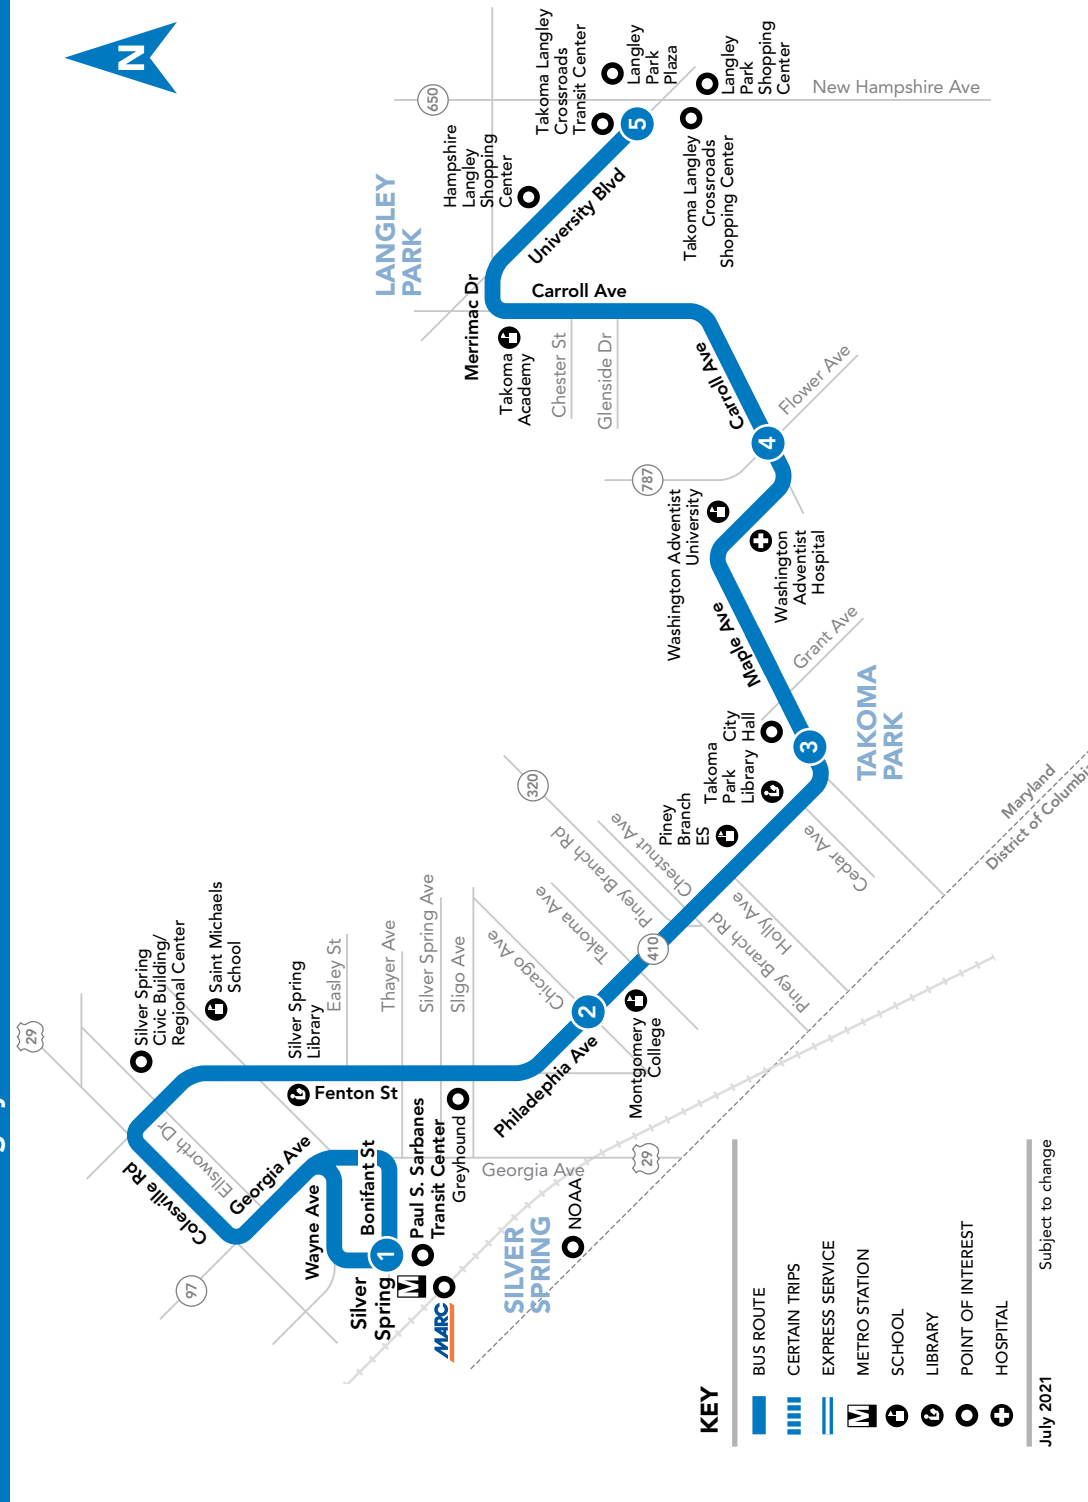

17 To Takoma Langley Crossroads TC
SUNDAY
SEE TIMEPOINT LOCATION ON ROUTE MAP

1	2	3	4	5
6:50	6:57	7:00	7:05	7:08
7:50	7:57	8:00	8:05	8:08
8:50	8:57	9:00	9:05	9:08
9:50	9:57	10:00	10:05	10:08
10:50	11:01	11:04	11:10	11:13
11:50	12:01	12:04	12:10	12:13
12:50	1:01	1:04	1:10	1:13
1:50	2:01	2:04	2:10	2:13
2:50	3:01	3:04	3:10	3:13
3:50	4:01	4:04	4:10	4:13
4:50	5:01	5:04	5:10	5:13
5:50	6:01	6:04	6:10	6:13
6:50	7:00	7:03	7:08	7:11
7:50	8:00	8:03	8:08	8:11
8:50	9:00	9:03	9:08	9:11
9:50	10:00	10:03	10:08	10:11

NOTES: AM PM

17 To Paul S. Sarbanes Transit Center (Silver Spring M)
SUNDAY
SEE TIMEPOINT LOCATION ON ROUTE MAP

5	4	3	2	1
7:17	7:20	7:25	7:28	7:35
8:20	8:23	8:28	8:31	8:38
9:20	9:23	9:28	9:31	9:38
10:20	10:24	10:29	10:32	10:39
11:20	11:24	11:29	11:32	11:39
12:20	12:24	12:29	12:32	12:39
1:20	1:24	1:30	1:33	1:41
2:20	2:24	2:30	2:33	2:41
3:20	3:24	3:30	3:33	3:41
4:20	4:24	4:30	4:33	4:41
5:20	5:24	5:30	5:33	5:41
6:20	6:23	6:28	6:31	6:38
7:20	7:23	7:28	7:31	7:38
8:20	8:23	8:28	8:31	8:38
9:20	9:23	9:28	9:31	9:38

NOTES: AM PM

Please arrive at your stop several minutes ahead of your bus' scheduled arrival. Since safe service is a priority at Ride On, buses may be delayed due to traffic or weather.

WELCOME TO RIDE ON

RIDE ON is a community bus service operated by the Montgomery County Department of Transportation.

RIDE ON operates over 75 routes that serve all 13 Montgomery County Metrorail stations and 7 MARC stations. For detailed information, or to have timetables mailed, call 311. Outside Montgomery County 240-777-0311

Visit our web site at: www.rideonbus.com
Real Time information is available at: www.rideonrealtime.com

Regular Mailing Address:
Montgomery County DOT
Division of Transit Services
101 Monroe Street, 5th
Floor Rockville, MD 20850